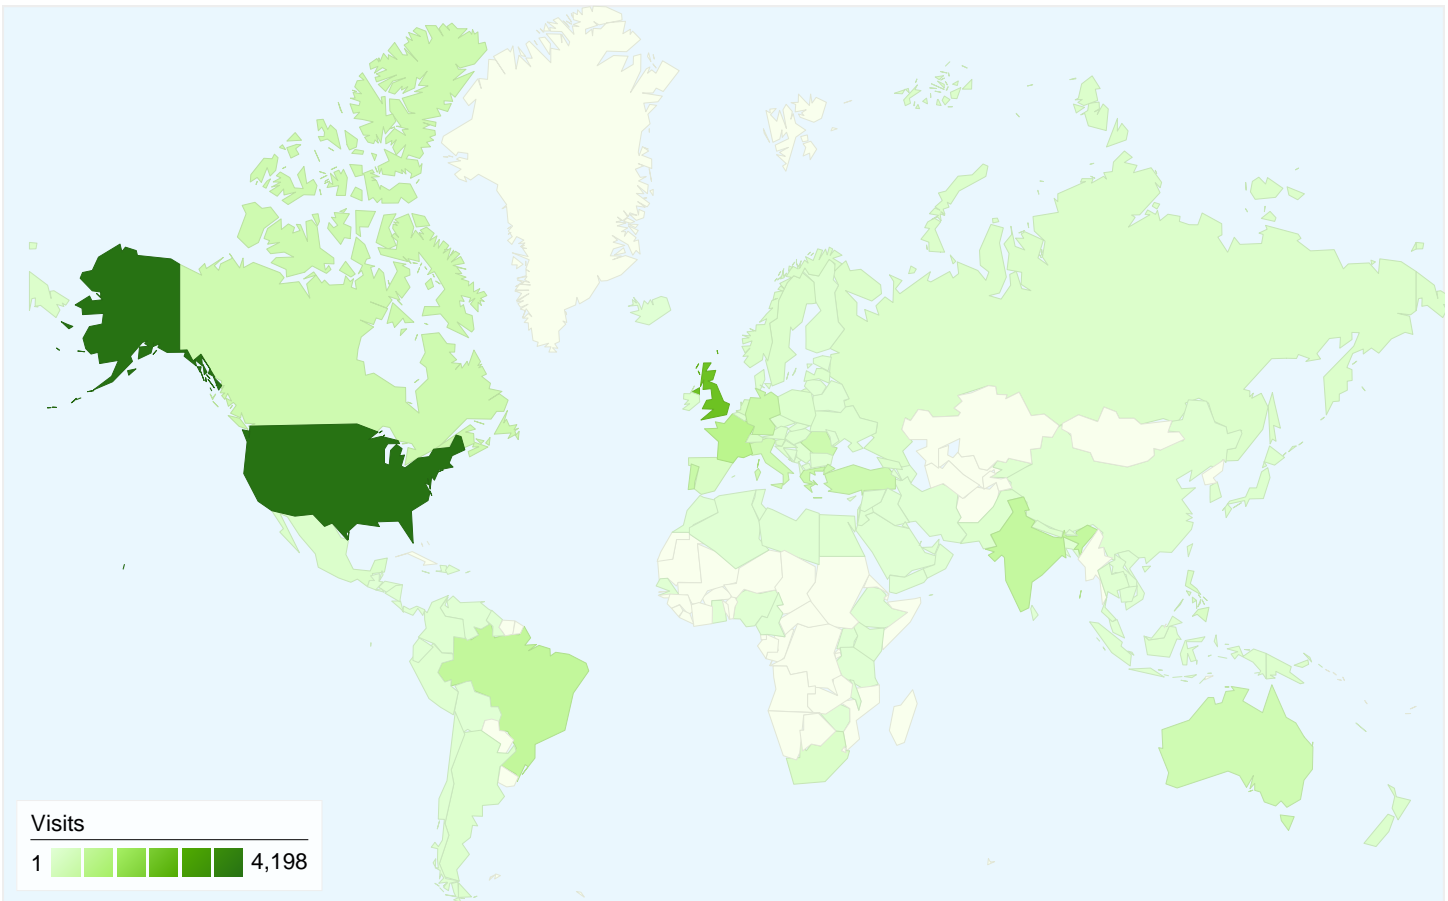

All traffic sources sent a total of 16,581 visits

-  50.09% Direct Traffic
-  18.89% Referring Sites
-  31.02% Search Engines

- Direct Traffic  
8,305.00 (50.09%)
- Search Engines  
5,144.00 (31.02%)
- Referring Sites  
3,132.00 (18.89%)

Pages on this site were viewed a total of 32,022 times

 32,022 Pageviews

 26,496 Unique Views

 81.19% Bounce Rate

## Top Content

Pages	Pageviews	% Pageviews
/	4,339	13.55%
/groups?sort=mostPopular	708	2.21%
/profiles/members/	568	1.77%
/groups	459	1.43%
/page/about-the-oac	251	0.78%

**16,581 visits came from 135 countries/territories**

Site Usage

Country/Territory	Visits	Pages/Visit	Avg. Time on Site	% New Visits	Bounce Rate
United States	4,198	1.85	00:00:56	83.37%	78.63%
United Kingdom	2,331	2.25	00:01:07	77.13%	82.33%
France	890	1.92	00:01:14	55.96%	79.66%
Brazil	716	1.33	00:00:15	94.83%	89.94%
India	666	2.07	00:01:09	93.24%	78.53%
Portugal	548	1.84	00:00:55	41.79%	83.58%
Germany	534	2.68	00:01:08	76.78%	69.85%
Greece	530	2.37	00:01:00	90.19%	89.06%
Romania	463	1.44	00:00:24	81.64%	88.98%