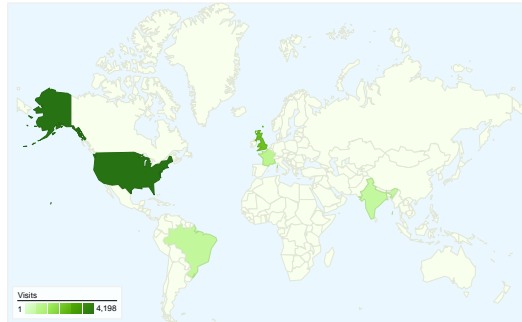

**Visitors**  
**13,923**

**Content Overview**

Pages	Pageviews	% Pageviews
/	4,339	13.55%
/groups?sort=mostPopular	708	2.21%
/profiles/members/	568	1.77%
/groups	459	1.43%
/page/about-the-oac	251	0.78%

**Traffic Sources Overview**

- **Direct Traffic**  
8,305.00 (50.09%)
- **Search Engines**  
5,144.00 (31.02%)
- **Referring Sites**  
3,132.00 (18.89%)

**Map Overlay**

All traffic sources sent a total of 16,581 visits

-  50.09% Direct Traffic
-  18.89% Referring Sites
-  31.02% Search Engines

- Direct Traffic  
8,305.00 (50.09%)
- Search Engines  
5,144.00 (31.02%)
- Referring Sites  
3,132.00 (18.89%)

Site Usage

Country/Territory	Visits	Pages/Visit	Avg. Time on Site	% New Visits	Bounce Rate
United States	4,198	1.85	00:00:56	83.37%	78.63%
United Kingdom	2,331	2.25	00:01:07	77.13%	82.33%
France	890	1.92	00:01:14	55.96%	79.66%
Brazil	716	1.33	00:00:15	94.83%	89.94%
India	666	2.07	00:01:09	93.24%	78.53%
Portugal	548	1.84	00:00:55	41.79%	83.58%
Germany	534	2.68	00:01:08	76.78%	69.85%
Greece	530	2.37	00:01:00	90.19%	89.06%
Romania	463	1.44	00:00:24	81.64%	88.98%