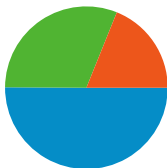

Traffic Sources Overview