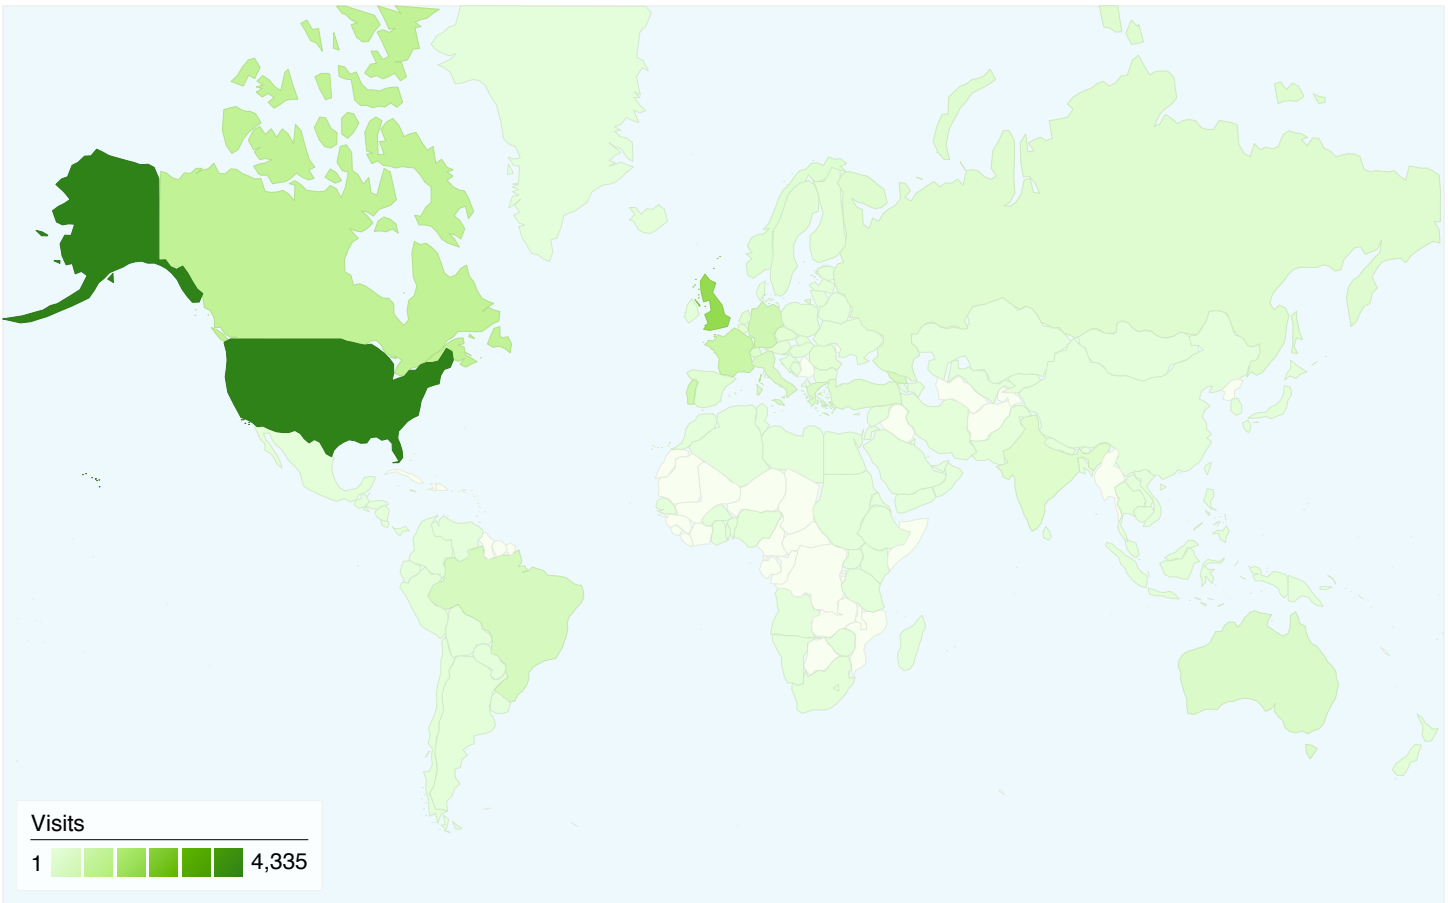

Visitors
8,421

Map Overlay world

Traffic Sources Overview

- **Search Engines**
6,425.00 (42.97%)
- **Direct Traffic**
4,400.00 (29.42%)
- **Referring Sites**
4,129.00 (27.61%)

Content Overview

Pages	Pageviews	% Pageviews
/	14,042	18.28%
/profiles/members/	1,813	2.36%
/groups	1,258	1.64%
/profiles/message/listInbox	854	1.11%
/page/about-the-oac	520	0.68%

8,421 people visited this site

14,954 Visits

8,421 Absolute Unique Visitors

76,813 Pageviews

5.14 Average Pageviews

00:04:22 Time on Site

47.22% Bounce Rate

49.55% New Visits

All traffic sources sent a total of 14,954 visits

-  **29.42%** Direct Traffic
-  **27.61%** Referring Sites
-  **42.97%** Search Engines

- **Search Engines**
6,425.00 (42.97%)
- **Direct Traffic**
4,400.00 (29.42%)
- **Referring Sites**
4,129.00 (27.61%)

14,954 visits came from 143 countries/territories

Site Usage						
Visits	Pages/Visit	Avg. Time on Site	% New Visits	Bounce Rate		
14,954 % of Site Total: 100.00%	5.14 Site Avg: 5.14 (0.00%)	00:04:22 Site Avg: 00:04:22 (0.00%)	49.70% Site Avg: 49.55% (0.30%)	47.22% Site Avg: 47.22% (0.00%)		
Country/Territory	Visits	Pages/Visit	Avg. Time on Site	% New Visits	Bounce Rate	
United States	4,335	4.37	00:03:41	59.65%	50.50%	
United Kingdom	1,969	5.80	00:05:12	43.88%	40.83%	
Canada	1,046	5.07	00:04:39	40.73%	46.27%	
France	792	5.05	00:07:24	23.36%	46.59%	
Portugal	658	6.95	00:04:42	34.95%	41.19%	
Germany	624	6.06	00:03:45	46.63%	44.07%	
Brazil	448	6.96	00:07:43	36.38%	33.48%	
Georgia	418	4.03	00:03:06	8.61%	61.00%	
Italy	382	5.79	00:05:01	50.26%	37.17%	