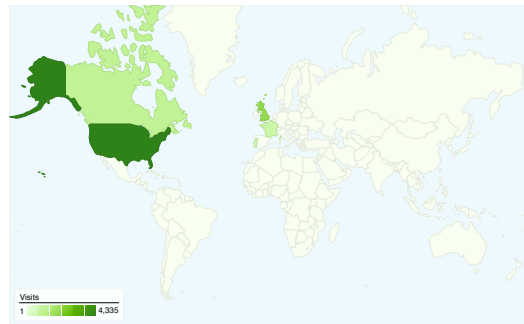

Map Overlay world

Traffic Sources Overview

- **Search Engines**
  6,425.00 (42.97%)
- **Direct Traffic**
  4,400.00 (29.42%)
- **Referring Sites**
  4,129.00 (27.61%)

Content Overview

Pages	Pageviews	% Pageviews
/	14,042	18.28%
/profiles/members/	1,813	2.36%
/groups	1,258	1.64%
/profiles/message/listInbox	854	1.11%
/page/about-the-oac	520	0.68%