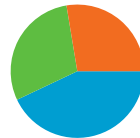

- **Search Engines**
  6,425.00 (42.97%)
- **Direct Traffic**
  4,400.00 (29.42%)
- **Referring Sites**
  4,129.00 (27.61%)

Top Traffic Sources

Sources	Visits	% visits	Keywords	Visits	% visits
google (organic)	6,269	41.92%	open anthropology cooperative	541	8.42%
(direct) ((none))	4,400	29.42%	"sandro shanidze"	136	2.12%
openanthcoop.net (referral)	321	2.15%	"huon wardle"	102	1.59%
ning.com (referral)	312	2.09%	open anthropology	82	1.28%
images.google.com (referral)	310	2.07%	thierry wending	70	1.09%