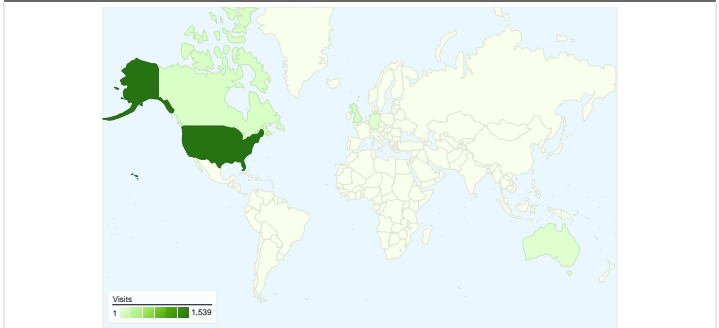

**Site Usage**

**1,807 Visits**

**34.09% Bounce Rate**

**7,264 Pageviews**

**00:05:17 Avg. Time on Site**

**4.02 Pages/Visit**

**58.16% % New Visits**

**Visitors Overview**

**Map Overlay world**

**Traffic Sources Overview**

**Content Overview**

Pages	Pageviews	% Pageviews
/	1,878	25.85%
/profile/Vonveederveld	461	6.35%
/profiles/friend/list	286	3.94%
/profile/tommythesilent	253	3.48%
/photo	182	2.51%

All traffic sources sent a total of 1,807 visits

-  18.48% Direct Traffic
-  78.47% Referring Sites
-  3.04% Search Engines

Site Usage

Country/Territory	Visits	Pages/Visit	Avg. Time on Site	% New Visits	Bounce Rate
United States	1,539	4.41	00:05:57	51.14%	33.01%
United Kingdom	84	1.86	00:01:46	95.24%	44.05%
Canada	65	1.85	00:01:16	100.00%	24.62%
Australia	15	1.33	00:00:32	100.00%	66.67%
Germany	14	1.71	00:00:30	100.00%	50.00%
Netherlands	10	1.60	00:01:09	100.00%	70.00%
Norway	8	2.00	00:04:11	100.00%	12.50%
France	6	2.00	00:00:47	100.00%	33.33%
Ireland	6	2.33	00:01:42	100.00%	16.67%
Mexico	5	1.60	00:00:43	100.00%	60.00%