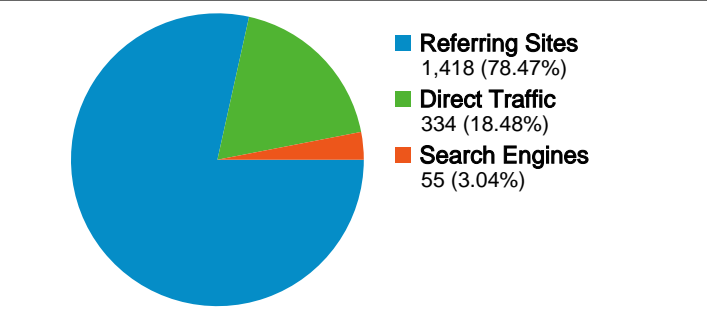

Traffic Sources Overview

Content Overview

Pages	Pageviews	% Pageviews
/	1,878	25.85%
/profile/Vonveederveld	461	6.35%
/profiles/friend/list	286	3.94%
/profile/tommythesilent	253	3.48%
/photo	182	2.51%