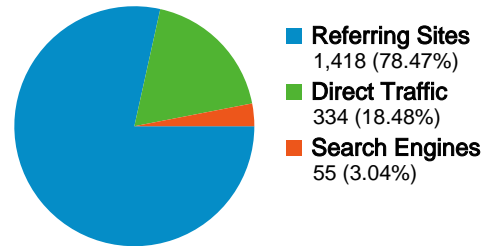

**Site Usage**

**1,807 Visits**

**34.09% Bounce Rate**

**7,264 Pageviews**

**00:05:17 Avg. Time on Site**

**4.02 Pages/Visit**

**58.16% % New Visits**

**Visitors Overview**

## 1,051 people visited this site

-  **1,807** Visits
-  **1,051** Absolute Unique Visitors
-  **7,264** Pageviews
-  **4.02** Average Pageviews
-  **00:05:17** Time on Site
-  **34.09%** Bounce Rate
-  **58.16%** New Visits

All traffic sources sent a total of 1,807 visits

-  18.48% Direct Traffic
-  78.47% Referring Sites
-  3.04% Search Engines