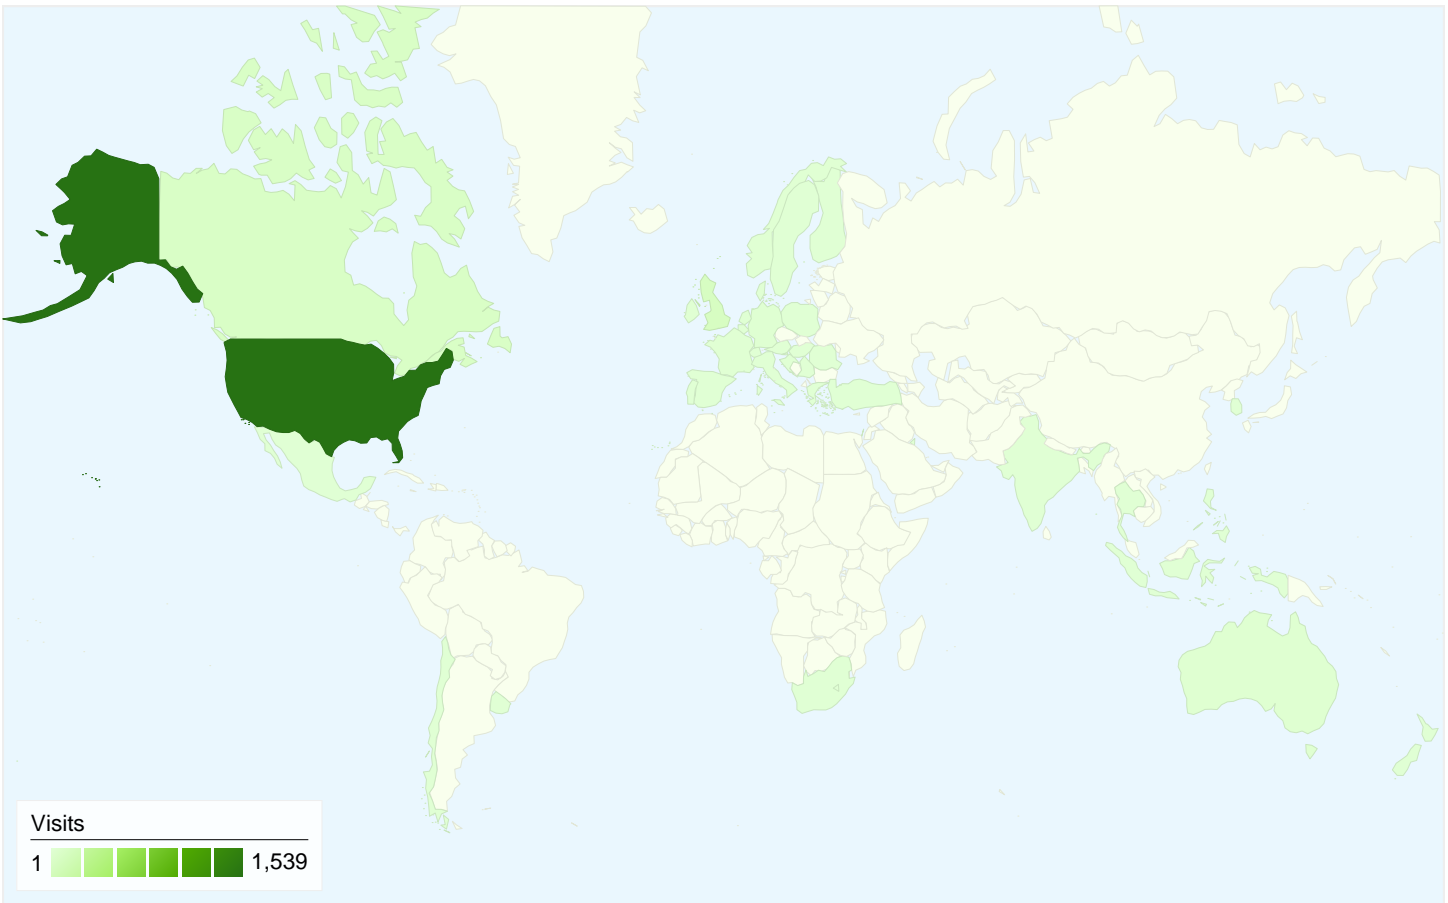

1,807 visits came from 38 countries/territories

Site Usage

Country/Territory	Visits	Pages/Visit	Avg. Time on Site	% New Visits	Bounce Rate
United States	1,539	4.41	00:05:57	51.14%	33.01%
United Kingdom	84	1.86	00:01:46	95.24%	44.05%
Canada	65	1.85	00:01:16	100.00%	24.62%
Australia	15	1.33	00:00:32	100.00%	66.67%
Germany	14	1.71	00:00:30	100.00%	50.00%
Netherlands	10	1.60	00:01:09	100.00%	70.00%
Norway	8	2.00	00:04:11	100.00%	12.50%
France	6	2.00	00:00:47	100.00%	33.33%
Ireland	6	2.33	00:01:42	100.00%	16.67%
Mexico	5	1.60	00:00:43	100.00%	60.00%