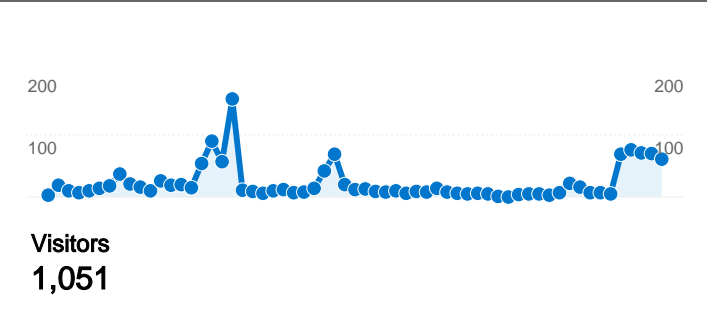

**Site Usage**

**1,807 Visits**

**34.09% Bounce Rate**

**7,264 Pageviews**

**00:05:17 Avg. Time on Site**

**4.02 Pages/Visit**

**58.16% % New Visits**

**Visitors Overview**

## 1,051 people visited this site

-  **1,807** Visits
-  **1,051** Absolute Unique Visitors
-  **7,264** Pageviews
-  **4.02** Average Pageviews
-  **00:05:17** Time on Site
-  **34.09%** Bounce Rate
-  **58.16%** New Visits

All traffic sources sent a total of 1,807 visits

-  18.48% Direct Traffic
-  78.47% Referring Sites
-  3.04% Search Engines

Pages on this site were viewed a total of 7,264 times

 7,264 Pageviews

 4,698 Unique Views

 34.09% Bounce Rate