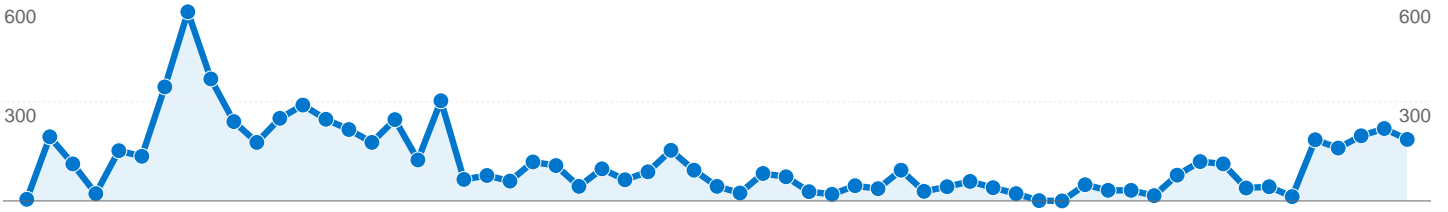

All traffic sources sent a total of 1,807 visits

-  18.48% Direct Traffic
-  78.47% Referring Sites
-  3.04% Search Engines

## Top Traffic Sources

Sources	Visits	% visits
stumbleupon.com (referral)	701	38.79%
blackhillsmusic.net (referral)	478	26.45%
(direct) ((none))	334	18.48%
bulletins.myspace.com	67	3.71%
messaging.myspace.com	51	2.82%

Keywords	Visits	% visits
black hills music	12	21.82%
black hills music network	10	18.18%
blackhillsmusic.net	4	7.27%
blackhillsmusic	3	5.45%
www.blackhillsmusic.net	3	5.45%

**1,807 visits came from 38 countries/territories**

Site Usage

Country/Territory	Visits	Pages/Visit	Avg. Time on Site	% New Visits	Bounce Rate
United States	1,539	4.41	00:05:57	51.14%	33.01%
United Kingdom	84	1.86	00:01:46	95.24%	44.05%
Canada	65	1.85	00:01:16	100.00%	24.62%
Australia	15	1.33	00:00:32	100.00%	66.67%
Germany	14	1.71	00:00:30	100.00%	50.00%
Netherlands	10	1.60	00:01:09	100.00%	70.00%
Norway	8	2.00	00:04:11	100.00%	12.50%
France	6	2.00	00:00:47	100.00%	33.33%
Ireland	6	2.33	00:01:42	100.00%	16.67%
Mexico	5	1.60	00:00:43	100.00%	60.00%