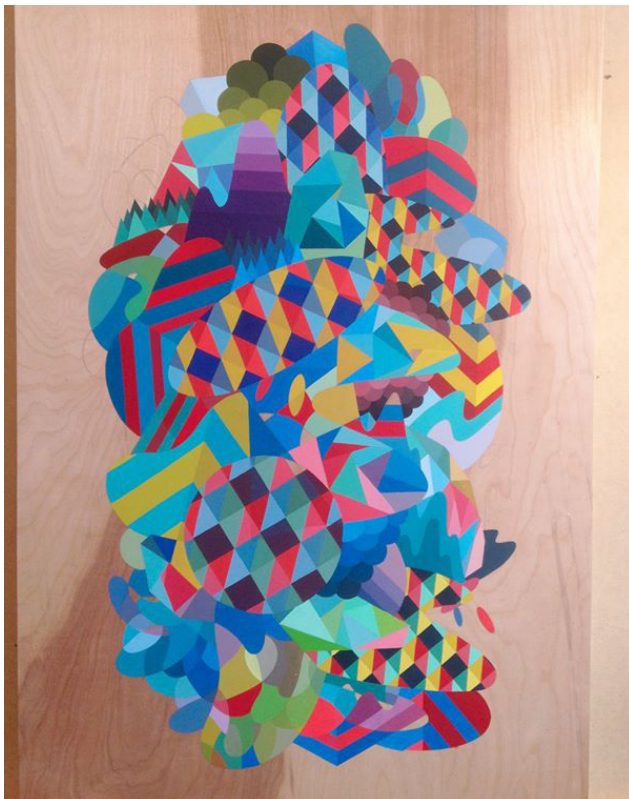

## AHZAD BOGOSIAN & DANIEL BURNETT

December 16th - January 28th

Opening Reception  
Friday, December 16th  
5-8 p.m.

DUANE REED GALLERY - We are very excited to be exhibiting two St. Louis based painters who are working within the narrative of landscapes. Bogosian's work puts special emphasis on the expansiveness of the sky in relation to the scenery, capturing nature's sublime essence, while Burnett's abstracted compositions create a kaleidoscope effect that maintain a sense a familiarity while provoking the viewers curiosity.

AHZAD BOGOSIAN - Channeling the Midwest and Western landscapes as sources for his mood-rich paintings, Bogosian has developed an extensive and breathtaking body of work. His work is a response to the atmospheric, sublime qualities and spiritual essence that exists in landscapes.

DANIEL BURNETT - Daniel's paintings are psychedelic orchestrations exploring tension and fluidity in ever changing mercurial patterns. Marks and shapes of color establish rules of format and then break their own rules, creating structured and highly technical, though interrupted and imperfect, compositions. These incredibly precise compositions are achieved without the use of tape or stencil.