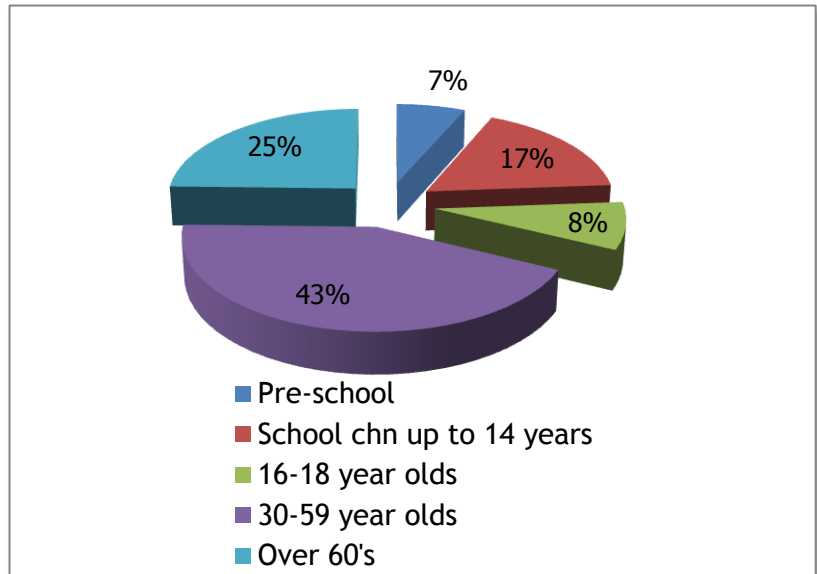

HUYTON PARISH PROFILE

Age Groups

AGE GROUPS	
Years	%
0-4	5.70
5-7	4.21
8-9	3.06
10-14	7.79
15	1.65
16-17	3.22
18-19	2.40
20-24	4.72
25-29	4.79
30-44	21.16
45-59	16.43
60-64	5.60
65-74	10.31
75-84	4.06
85-89	0.88
90 +	0.58

The percentages shown on the chart for Huyton Parish are the mean of the four wards which make up the Parish of Huyton.

A qof the population in the parish are over the age of 60, that amounts to nearly 4,000 individuals.