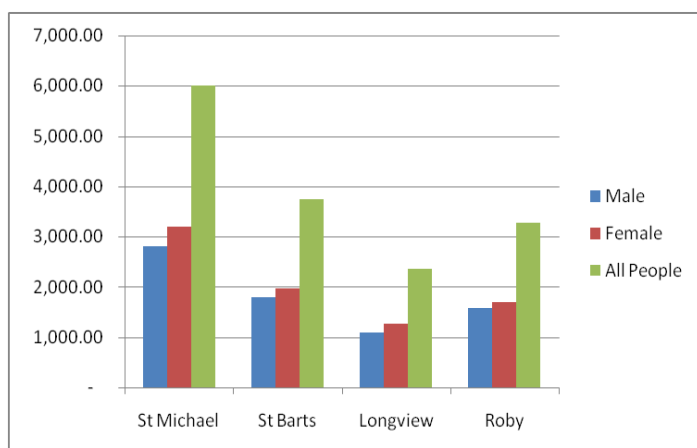

HUYTON PARISH PROFILE

Plan of Huyton Parish

All the statistics used are available for Electoral Wards. St Michael's Ward is the only one which is 100% in Huyton Parish.

The percentage given for each of the other wards, represents that proportion of populated land that falls within the parish. Green areas are not included in the calculations.

The figures though not absolute give a reasonable idea as to the structure of the parish.

Census 2001
Office for National Statistics
PSI Licence no. C2008000234

POPULATION

	St Michael	St Barts	Longview	Roby	Huyton Parish
Male	2,808.00	1,785.00	1,099.00	1,579.00	7,271.00
Female	3,190.00	1,964.00	1,261.00	1,695.00	8,110.00
All People	5,998.00	3,749.00	2,360.00	3,274.00	15,381.00