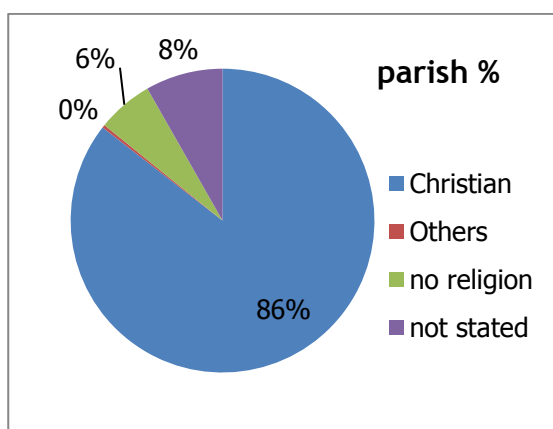

Religion

Numbers	Parish	Knowsley
Christian	13,153	128,834
Other faiths	47	667
No religion	914	8,791
Not stated	1,268	12,167

Although a high proportion of the population residing in Huyton Parish state their faith as being Christian, there is no evidence to suggest that they are all members of a worshipping community.