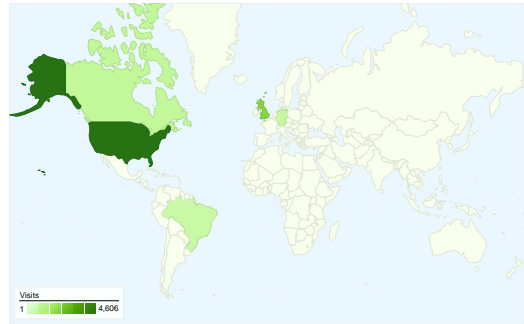

Map Overlay

Traffic Sources Overview

- Search Engines
  7,646.00 (46.55%)
- Direct Traffic
  4,696.00 (28.59%)
- Referring Sites
  4,082.00 (24.85%)

Content Overview

Pages	Pageviews	% Pageviews
/	11,524	17.92%
/profiles/members/	1,254	1.95%
/groups	1,133	1.76%
/events/cfp-and-cff-the-visual	624	0.97%
/page/about-the-oac	429	0.67%