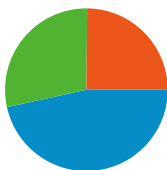

Traffic Sources Overview

- Search Engines
  7,646.00 (46.55%)
- Direct Traffic
  4,696.00 (28.59%)
- Referring Sites
  4,082.00 (24.85%)

Content Overview

Pages	Pageviews	% Pageviews
/	11,524	17.92%
/profiles/members/	1,254	1.95%
/groups	1,133	1.76%
/events/cfp-and-cff-the-visual	624	0.97%
/page/about-the-oac	429	0.67%