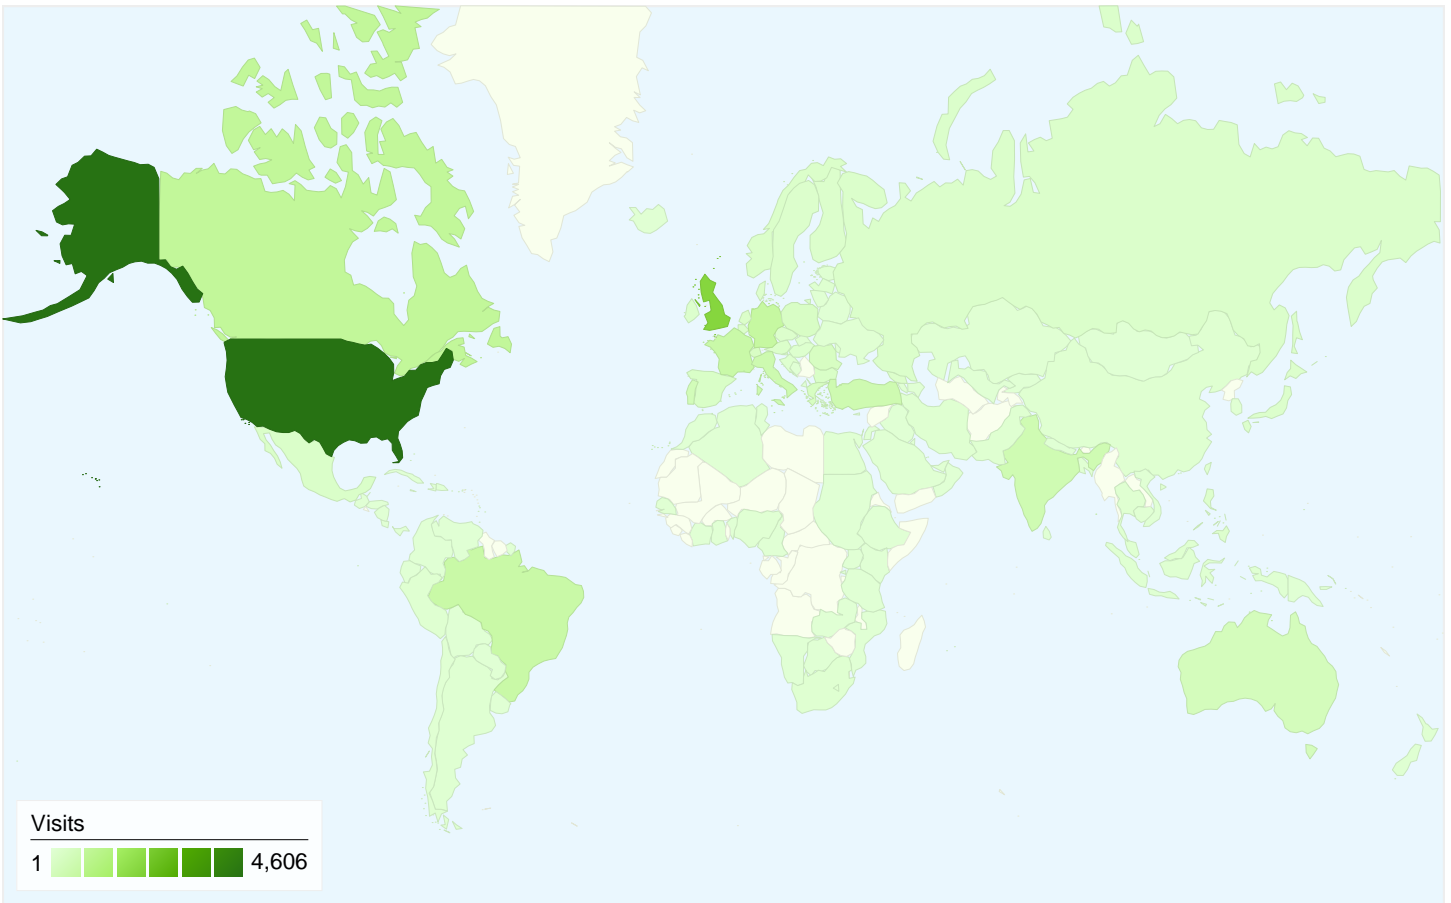

11,473 people visited this site

16,424 Visits

11,473 Absolute Unique Visitors

64,311 Pageviews

3.92 Average Pageviews

00:02:47 Time on Site

54.85% Bounce Rate

63.77% New Visits

All traffic sources sent a total of 16,424 visits

-  28.59% Direct Traffic
-  24.85% Referring Sites
-  46.55% Search Engines

- Search Engines
7,646.00 (46.55%)
- Direct Traffic
4,696.00 (28.59%)
- Referring Sites
4,082.00 (24.85%)

Top Traffic Sources

Sources	Visits	% visits	Keywords	Visits	% visits
google (organic)	7,443	45.32%	open anthropology cooperative	421	5.51%
(direct) ((none))	4,696	28.59%	nurhak polat	233	3.05%
images.google.com (referral)	884	5.38%	noel salazar anthropology	90	1.18%
facebook.com (referral)	211	1.28%	judith beyer	83	1.09%
images.google.co.uk (referral)	179	1.09%	open anthropology	80	1.05%

16,424 visits came from 143 countries/territories

Site Usage

Country/Territory	Visits	Pages/Visit	Avg. Time on Site	% New Visits	Bounce Rate
Visits 16,424 % of Site Total: 100.00%	Pages/Visit 3.92 Site Avg: 3.92 (0.00%)	Avg. Time on Site 00:02:47 Site Avg: 00:02:47 (0.00%)	% New Visits 63.86% Site Avg: 63.77% (0.14%)	Bounce Rate 54.85% Site Avg: 54.85% (0.00%)	
United States	4,606	3.37	00:02:09	74.32%	58.18%
United Kingdom	2,114	3.79	00:02:57	69.25%	56.86%
Canada	790	3.09	00:01:32	73.80%	55.32%
Germany	701	4.84	00:03:29	61.91%	48.36%
Brazil	616	7.36	00:04:38	27.60%	36.69%
France	602	3.45	00:04:46	36.05%	50.17%
Italy	499	3.62	00:01:36	72.55%	49.50%
Turkey	484	2.73	00:01:12	35.12%	68.60%
India	457	4.08	00:03:55	64.77%	49.45%