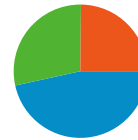

Technical Profile

Browser	Visits	% visits
Firefox	6,356	38.70%
Internet Explorer	5,532	33.68%
Safari	3,145	19.15%
Chrome	1,032	6.28%
Opera	247	1.50%

Connection Speed	Visits	% visits
DSL	5,625	34.25%
Unknown	4,019	24.47%
Cable	3,894	23.71%
T1	2,475	15.07%
Dialup	380	2.31%

All traffic sources sent a total of 16,424 visits

-  28.59% Direct Traffic
-  24.85% Referring Sites
-  46.55% Search Engines

- Search Engines
7,646.00 (46.55%)
- Direct Traffic
4,696.00 (28.59%)
- Referring Sites
4,082.00 (24.85%)