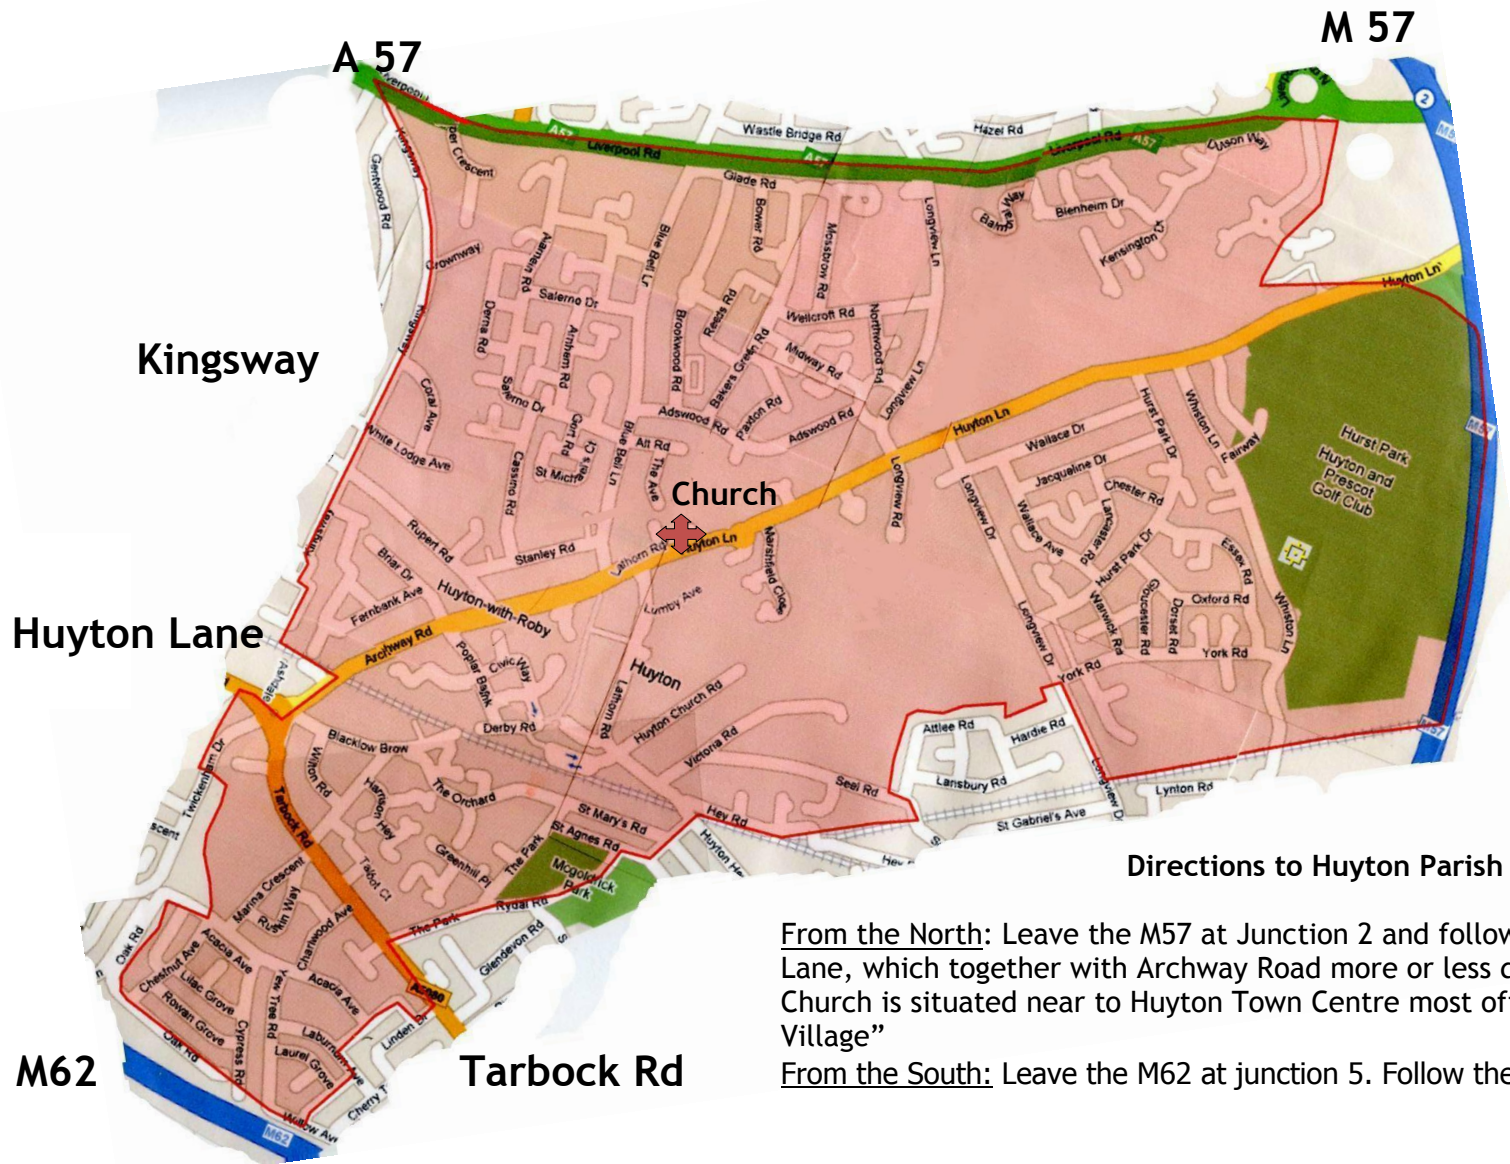

HUYTON PARISH PROFILE

Location

Huyton Parish is bounded by the A57 to the north and the M57 to the east. The southern end of the parish largely follows the railway line. The western edge follows roughly Kingsway eventually meeting the M62 at its most southern tip.

Directions to Huyton Parish Church

From the North: Leave the M57 at Junction 2 and follow the signs to Huyton via Huyton Lane, which together with Archway Road more or less divide the Parish into two. The Church is situated near to Huyton Town Centre most often referred to by many as “The Village”

The Trees and The Park are located in the south of the parish bordering Tarbock Road. Together with much of the remaining properties within the parish were designed for owner occupation.

HUYTON PARISH PROFILE