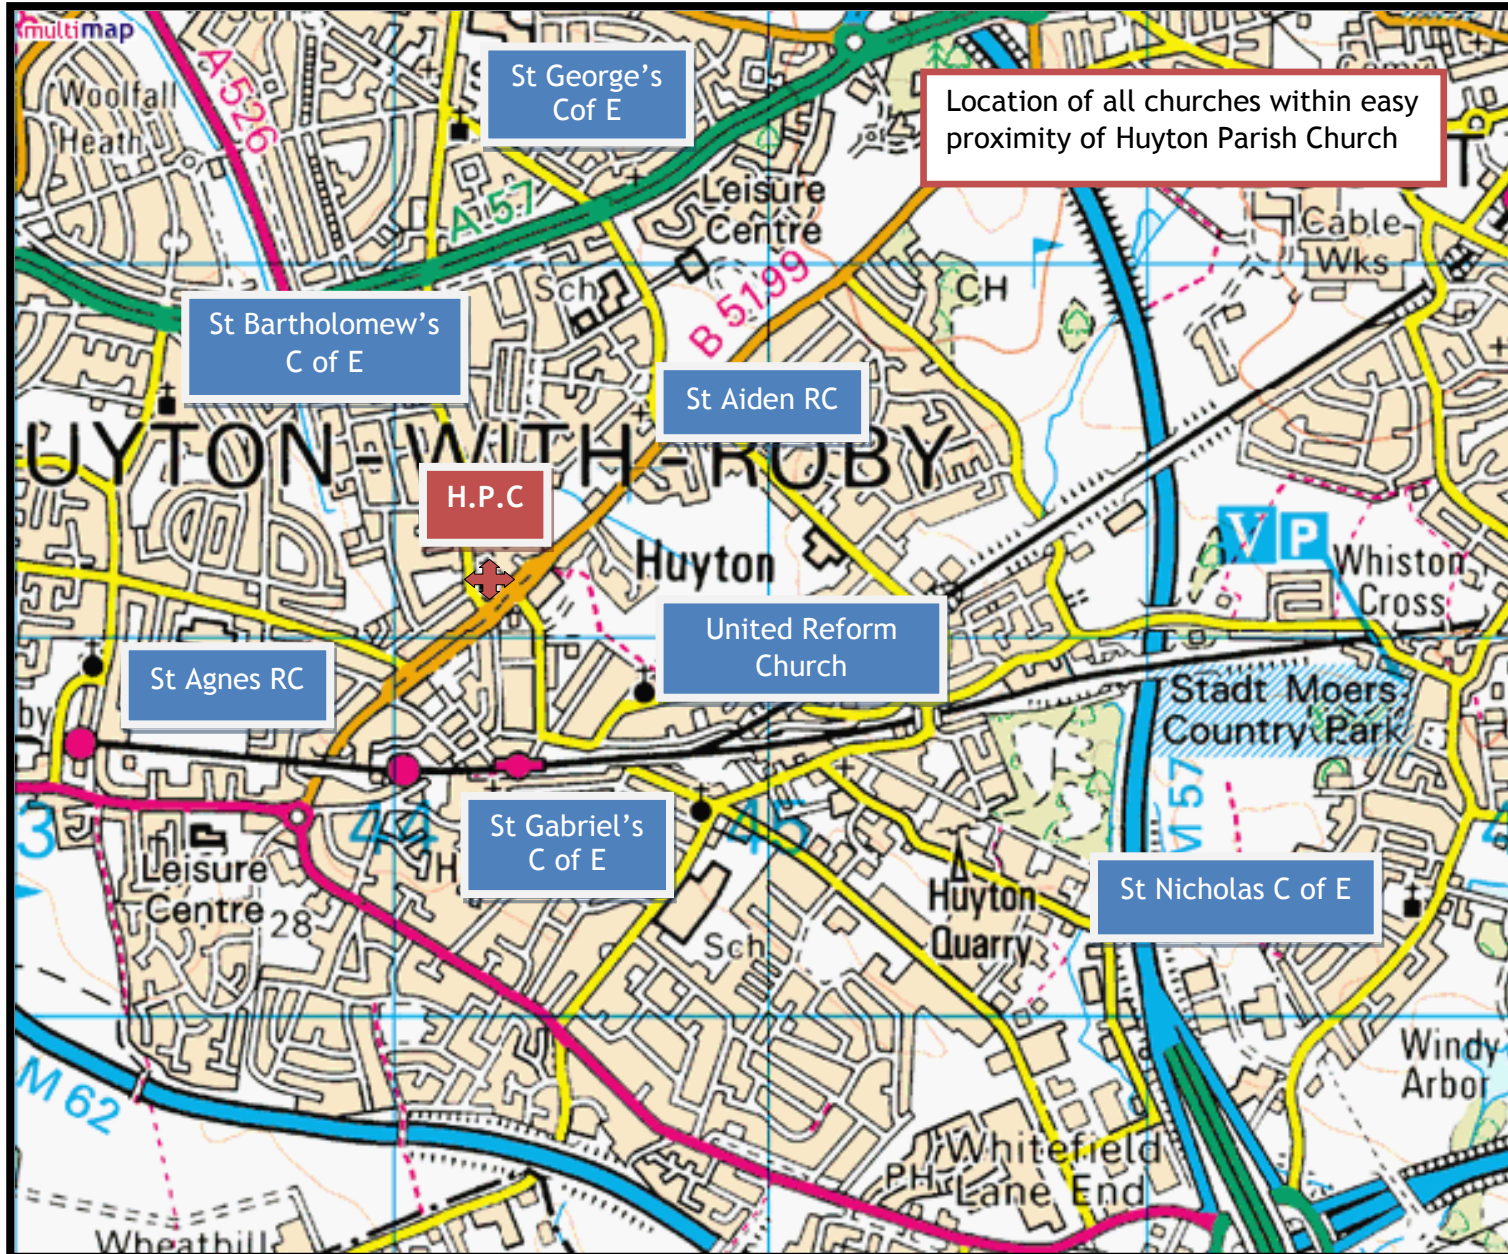

HUYTON PARISH PROFILE

Location

Huyton Parish is bounded by the A57 to the north and the M57 to the east. The southern end of the parish largely follows the railway line. The western edge follows roughly Kingsway eventually meeting the M62 at its most southern tip.

These three major housing estates in the parish were formally Local Authority owned. Many of the houses now are owner occupied.

The names given here are those which local people use.

The Kings Estate one of the newest to be built is situated South of Liverpool Road.

The Trees and The Park are located in the south of the parish bordering Tarbock Road. Together with much of the remaining properties within the parish were designed for owner occupation.

HUYTON PARISH PROFILE

DEANERY OF HUYTON

There are 16 churches in this deanery

| | |
|-----------------|---------------|
| St Jude Village | Stockbridge |
| Holy Spirit | Dovecot |
| St Michael | Huyton |
| St Gabriel | Huyton Quarry |
| St George | Huyton |
| St John | Knotty Ash |
| St Mary | Knowsley |
| St Luke | West Derby |
| St Nicholas | Whiston |
| St Mary | Prescot |
| St Bartholomew | Roby |
| Trinity | Page Moss |