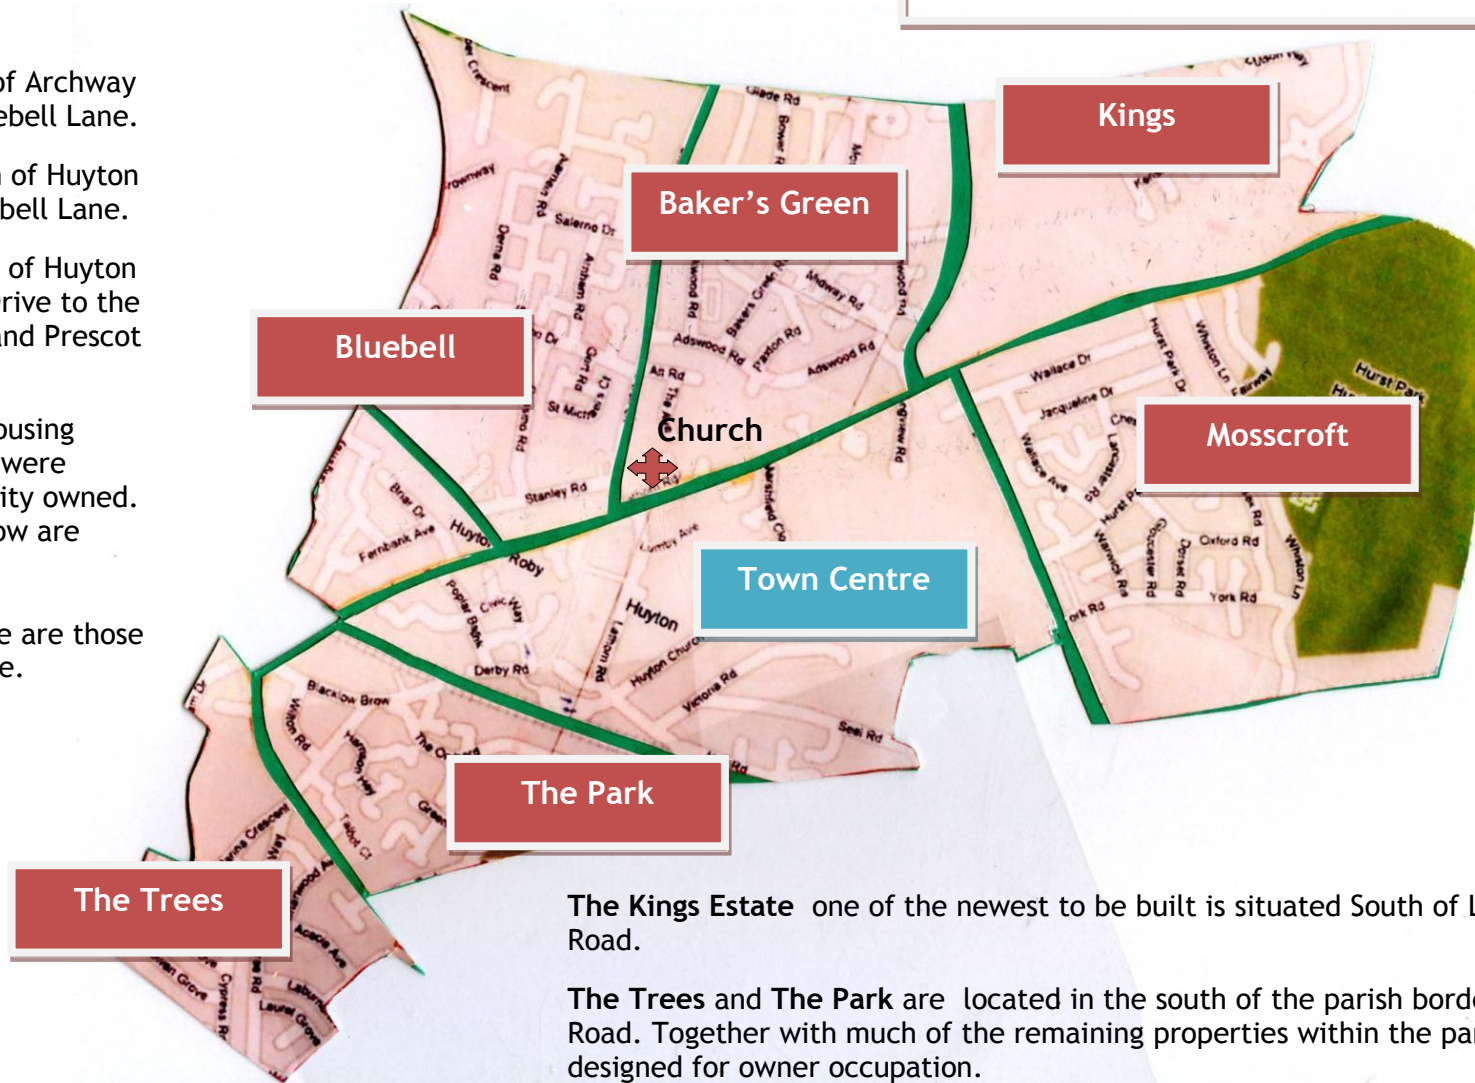

HOUSING ESTATES

The Bluebell: North of Archway Road and west of Bluebell Lane.

Baker's Green: North of Huyton Lane and east of Bluebell Lane.

The Mosscroft: South of Huyton Lane with Longview Drive to the west and Hurst Park and Prescot Golf Club to the east.

These three major housing estates in the parish were formally Local Authority owned. Many of the houses now are owner occupied.

The names given here are those which local people use.

The Kings Estate one of the newest to be built is situated South of Liverpool Road.

The Trees and The Park are located in the south of the parish bordering Tarbock Road. Together with much of the remaining properties within the parish were designed for owner occupation.

HUYTON PARISH PROFILE

DEANERY OF HUYTON

There are 16 churches in this deanery

| | |
|-----------------|---------------|
| St Jude Village | Stockbridge |
| Holy Spirit | Dovecot |
| St Michael | Huyton |
| St Gabriel | Huyton Quarry |
| St George | Huyton |
| St John | Knotty Ash |
| St Mary | Knowsley |
| St Luke | West Derby |
| St Nicholas | Whiston |
| St Mary | Prescot |
| St Bartholomew | Roby |
| Trinity | Page Moss |