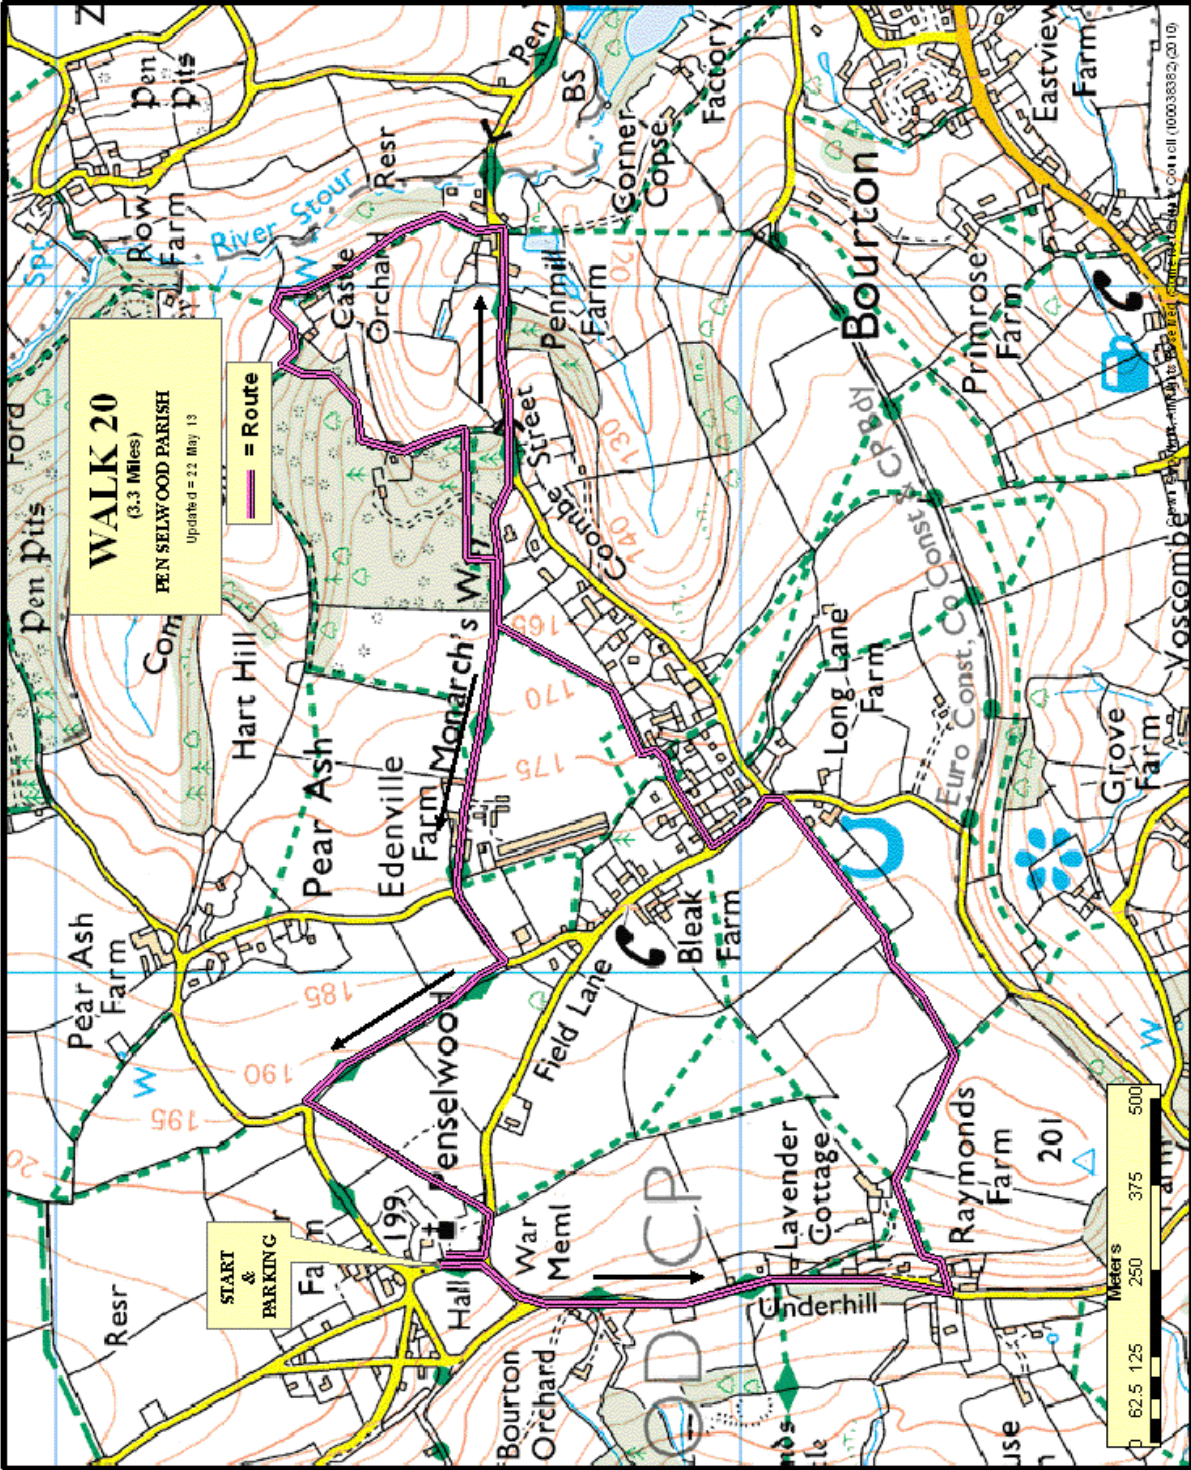

WALK 20

GRADING:

SEASON:

SUMMARY DESCRIPTION:

START:

FINISH:

PARKING:

TIME (approx.):

DOG ACCESSIBILITY:

DESCRIPTION:

WALK 20

Google Earth

Eye alt: 1.66 km

Image © 2013 Getmapping plc
© 2013 Google

51°04'43.78" N 2°20'23.45" W elev 179 m

Imagery Date: 1/1/2009 2009