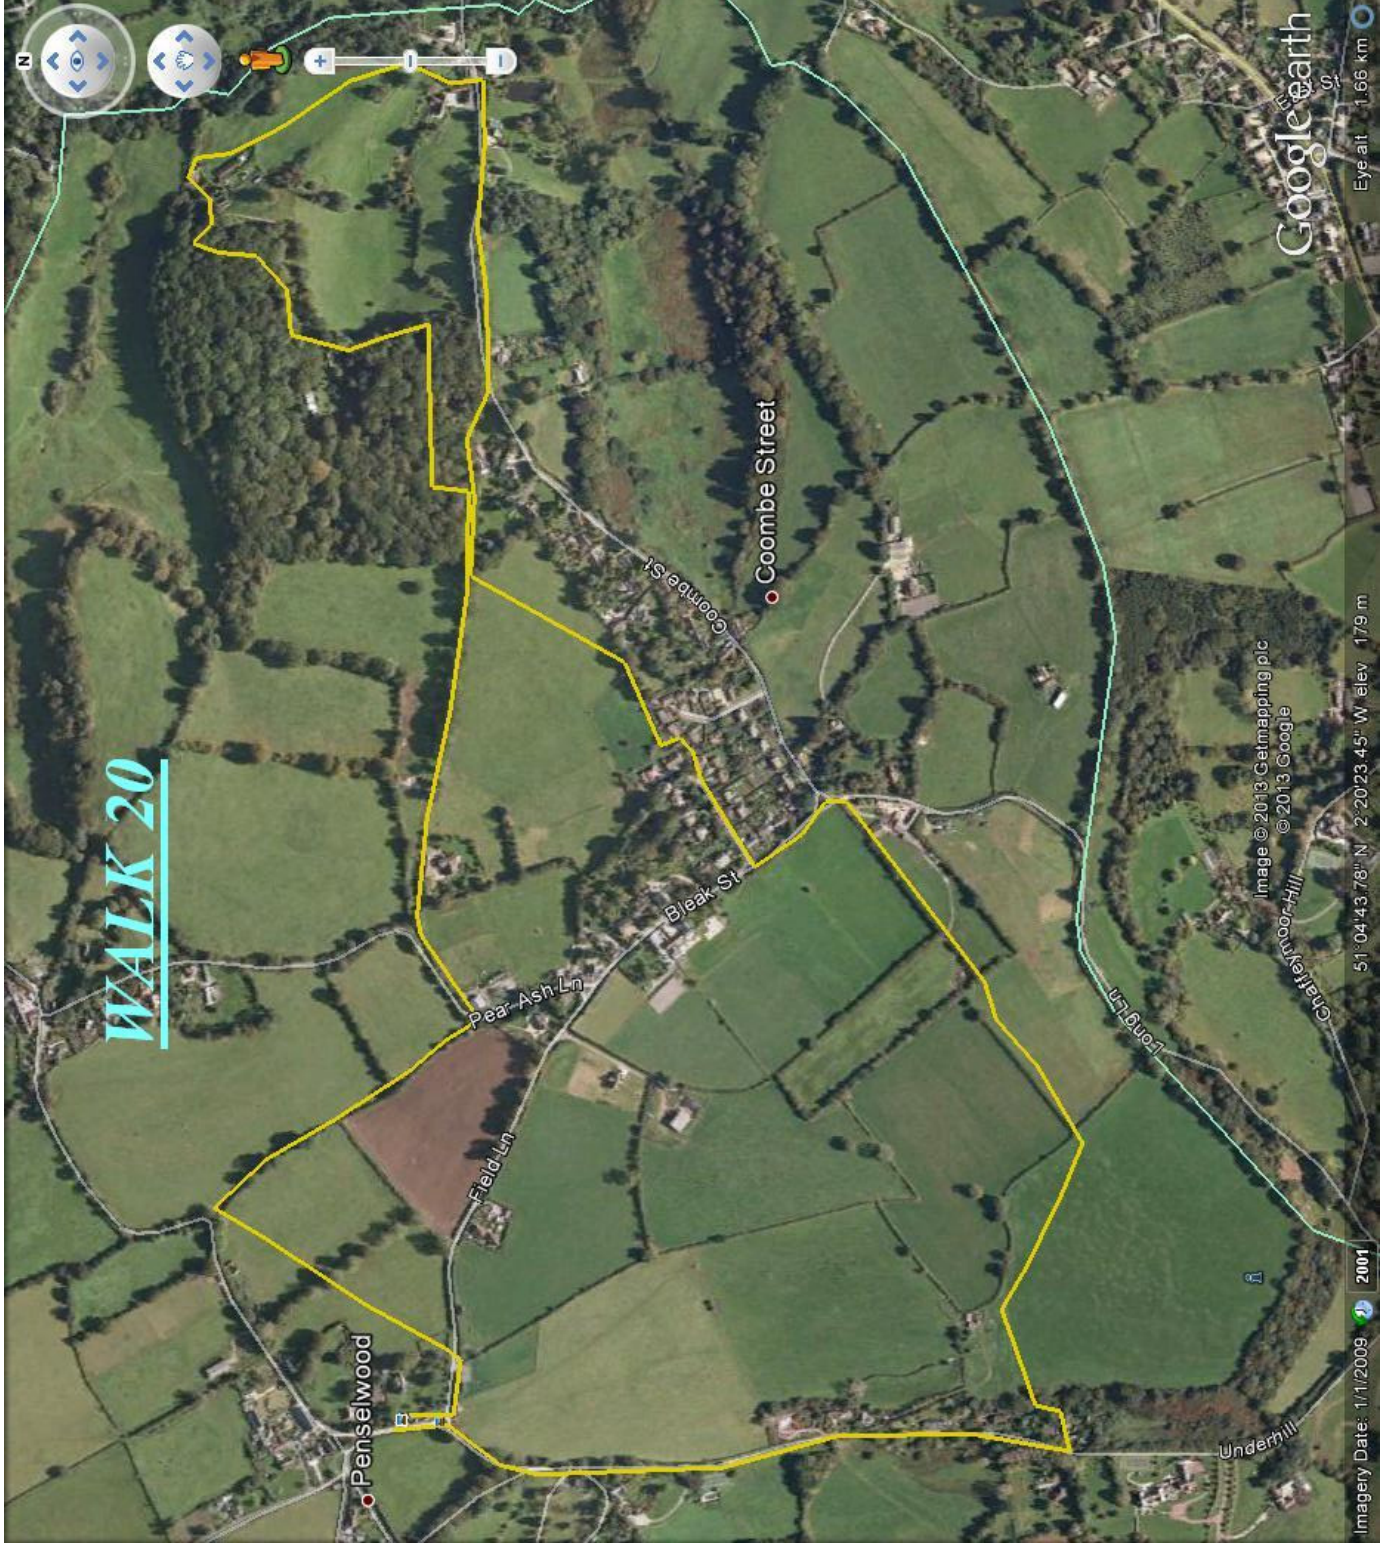

WALK 20

GRADING:

SEASON:

SUMMARY DESCRIPTION:

START:

FINISH:

PARKING:

TIME (approx.):

DOG ACCESSIBILITY:

DESCRIPTION:

WALK 20

Google Earth

Eye alt: 1.66 km

Image © 2013 Getmapping plc
© 2013 Google

51°04'43.78" N 2°20'23.45" W elev 179 m

Imagery Date: 1/1/2009 2009