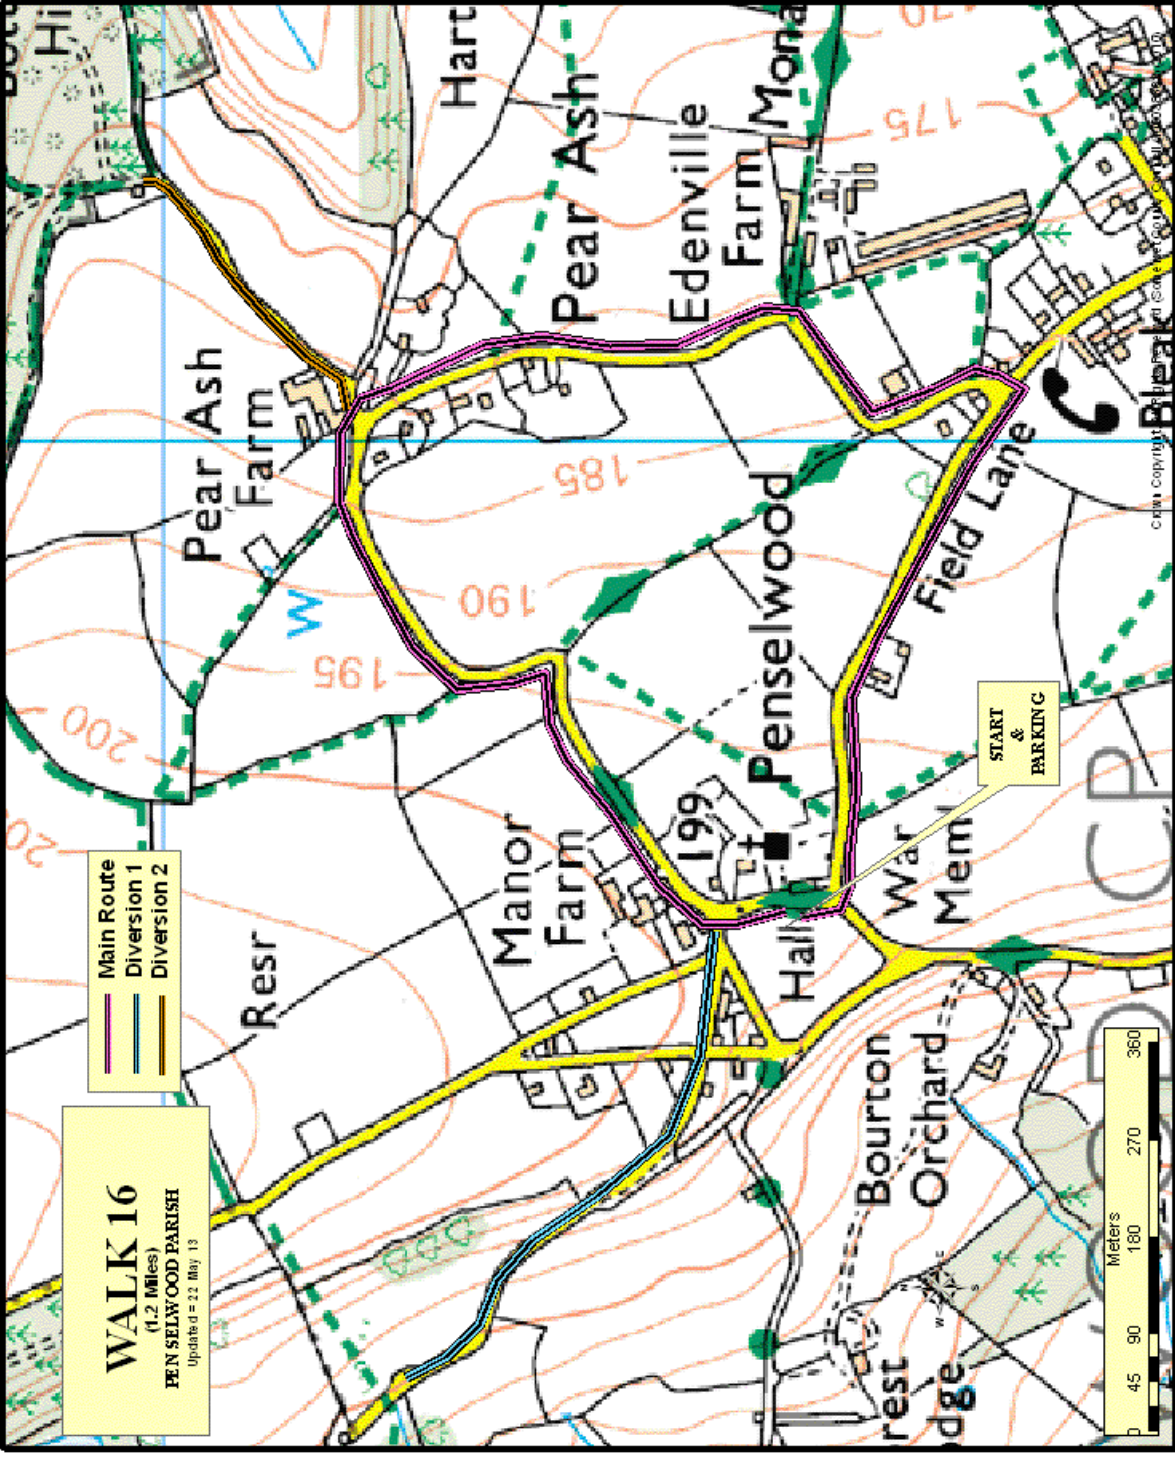

# WALK 16

GRADING:

SEASON:

SUMMARY DESCRIPTION:

START:

FINISH:

PARKING:

TIME (approx.):

DOG ACCESSIBILITY

DESCRIPTION

# WALK 16

Google earth

Eye alt 1.52 km

© 2013 Google  
Image © 2013 Getmapping plc

Penselwood, BA9 8LL, UK

51°04'59.51" N 2°20'54.85" W elev 199 m

Imagery Date: 1/1/2009 2001