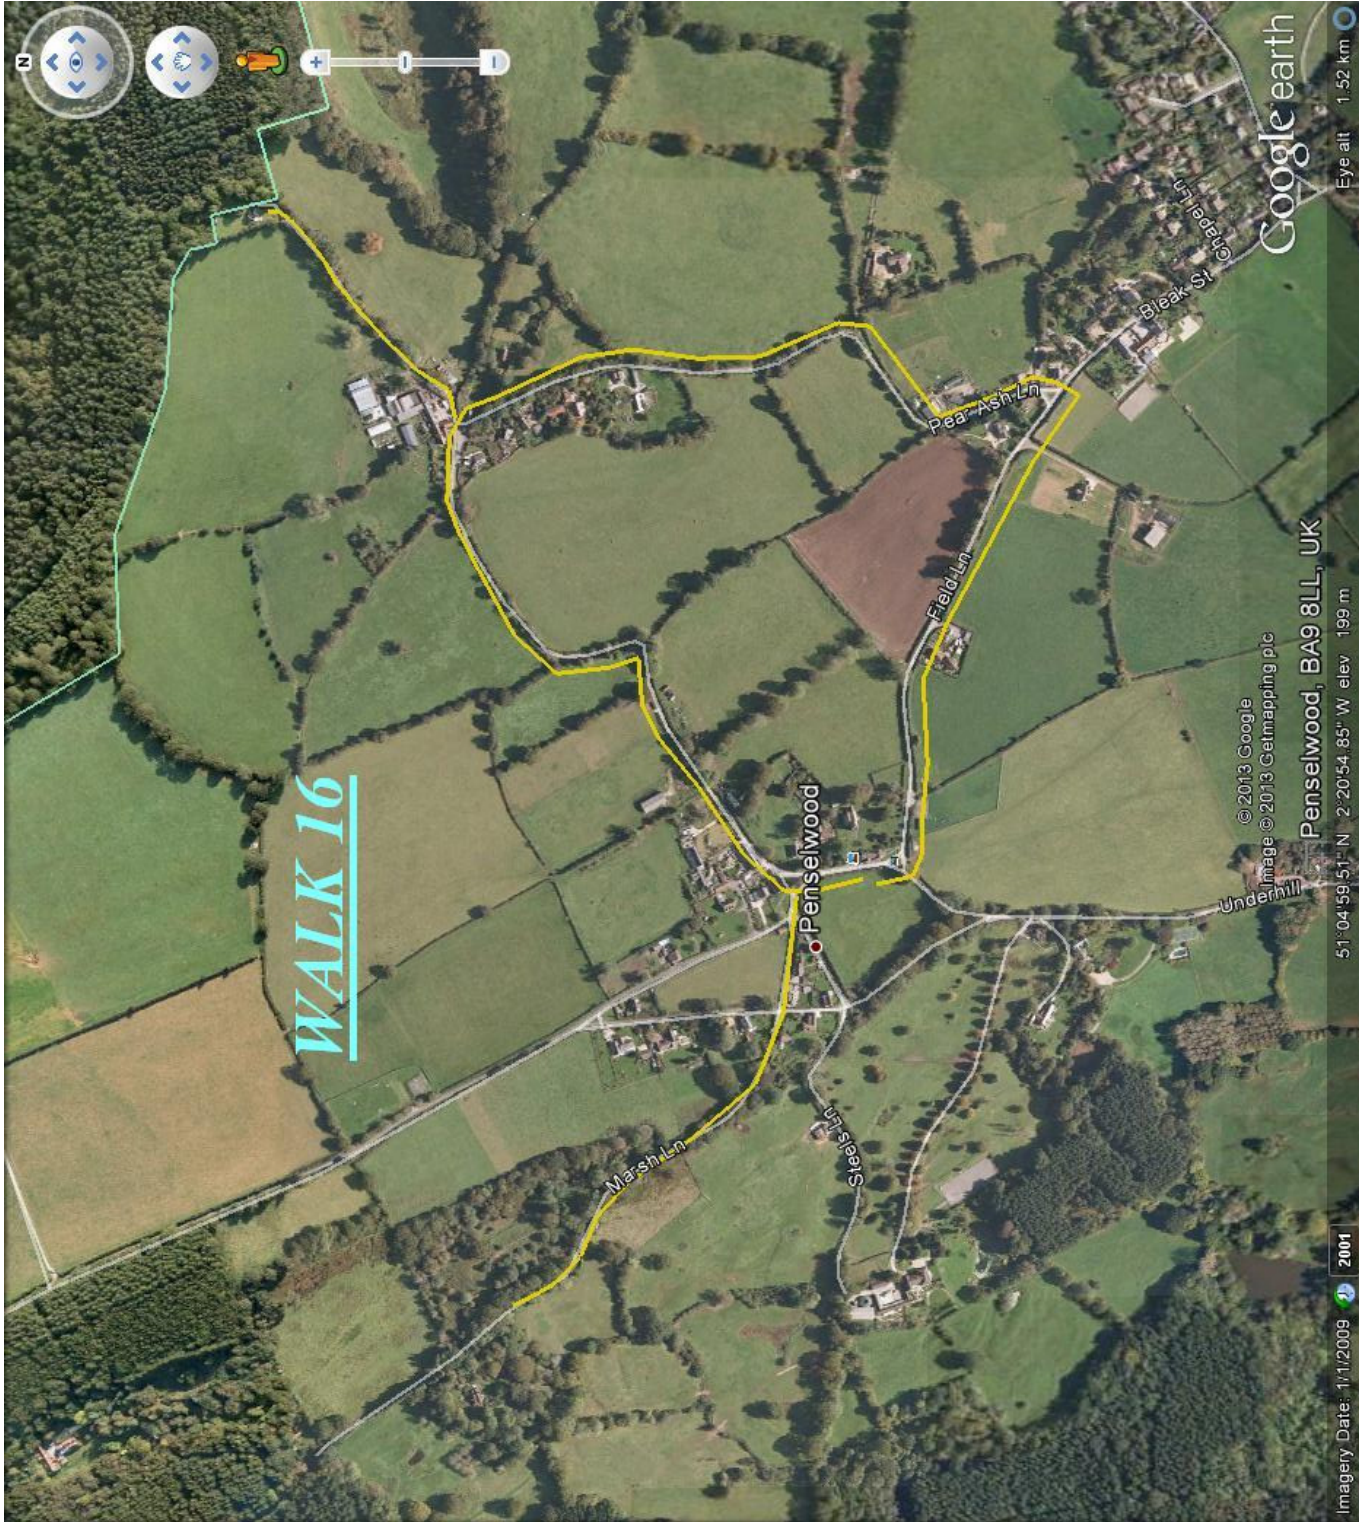

# WALK 16

GRADING:

SEASON:

SUMMARY DESCRIPTION:

START:

FINISH:

PARKING:

TIME (approx.):

DOG ACCESSIBILITY

DESCRIPTION

# WALK 16

Google earth

Eye alt 1.52 km

© 2013 Google  
Image © 2013 Getmapping plc

Penselwood, BA9 8LL, UK

51°04'59.51" N 2°20'54.85" W elev 199 m

Imagery Date: 1/1/2009 2001