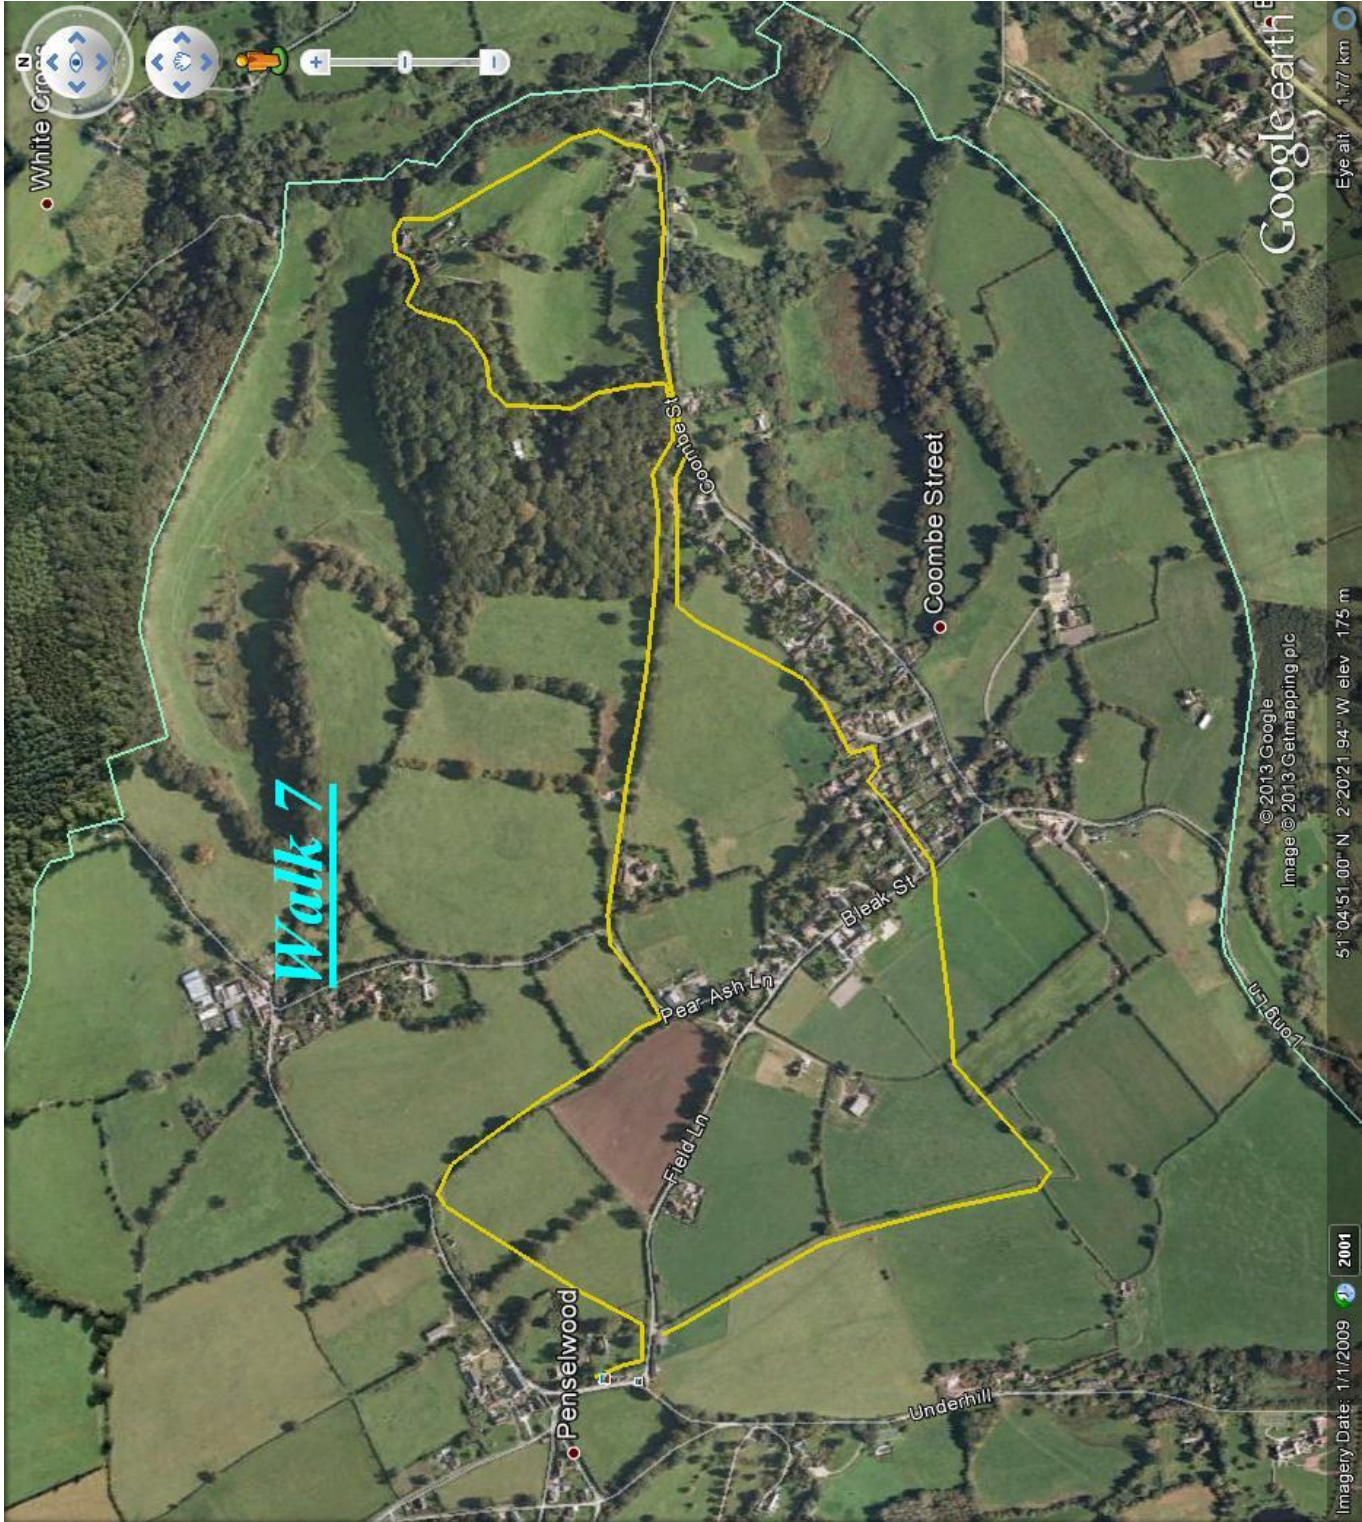

## WALK 7

GRADING:

SEASON:

SUMMARY DESCRIPTION:

START:

FINISH:

PARKING:

TIME (approx.):

DOG ACCESSIBILITY

## DESCRIPTION

Walk 7

Google Earth

Eye alt: 1.77 km

© 2013 Google

Image © 2013 Getmapping plc

51°04'51.00" N 2°20'21.94" W elev: 175 m

2001