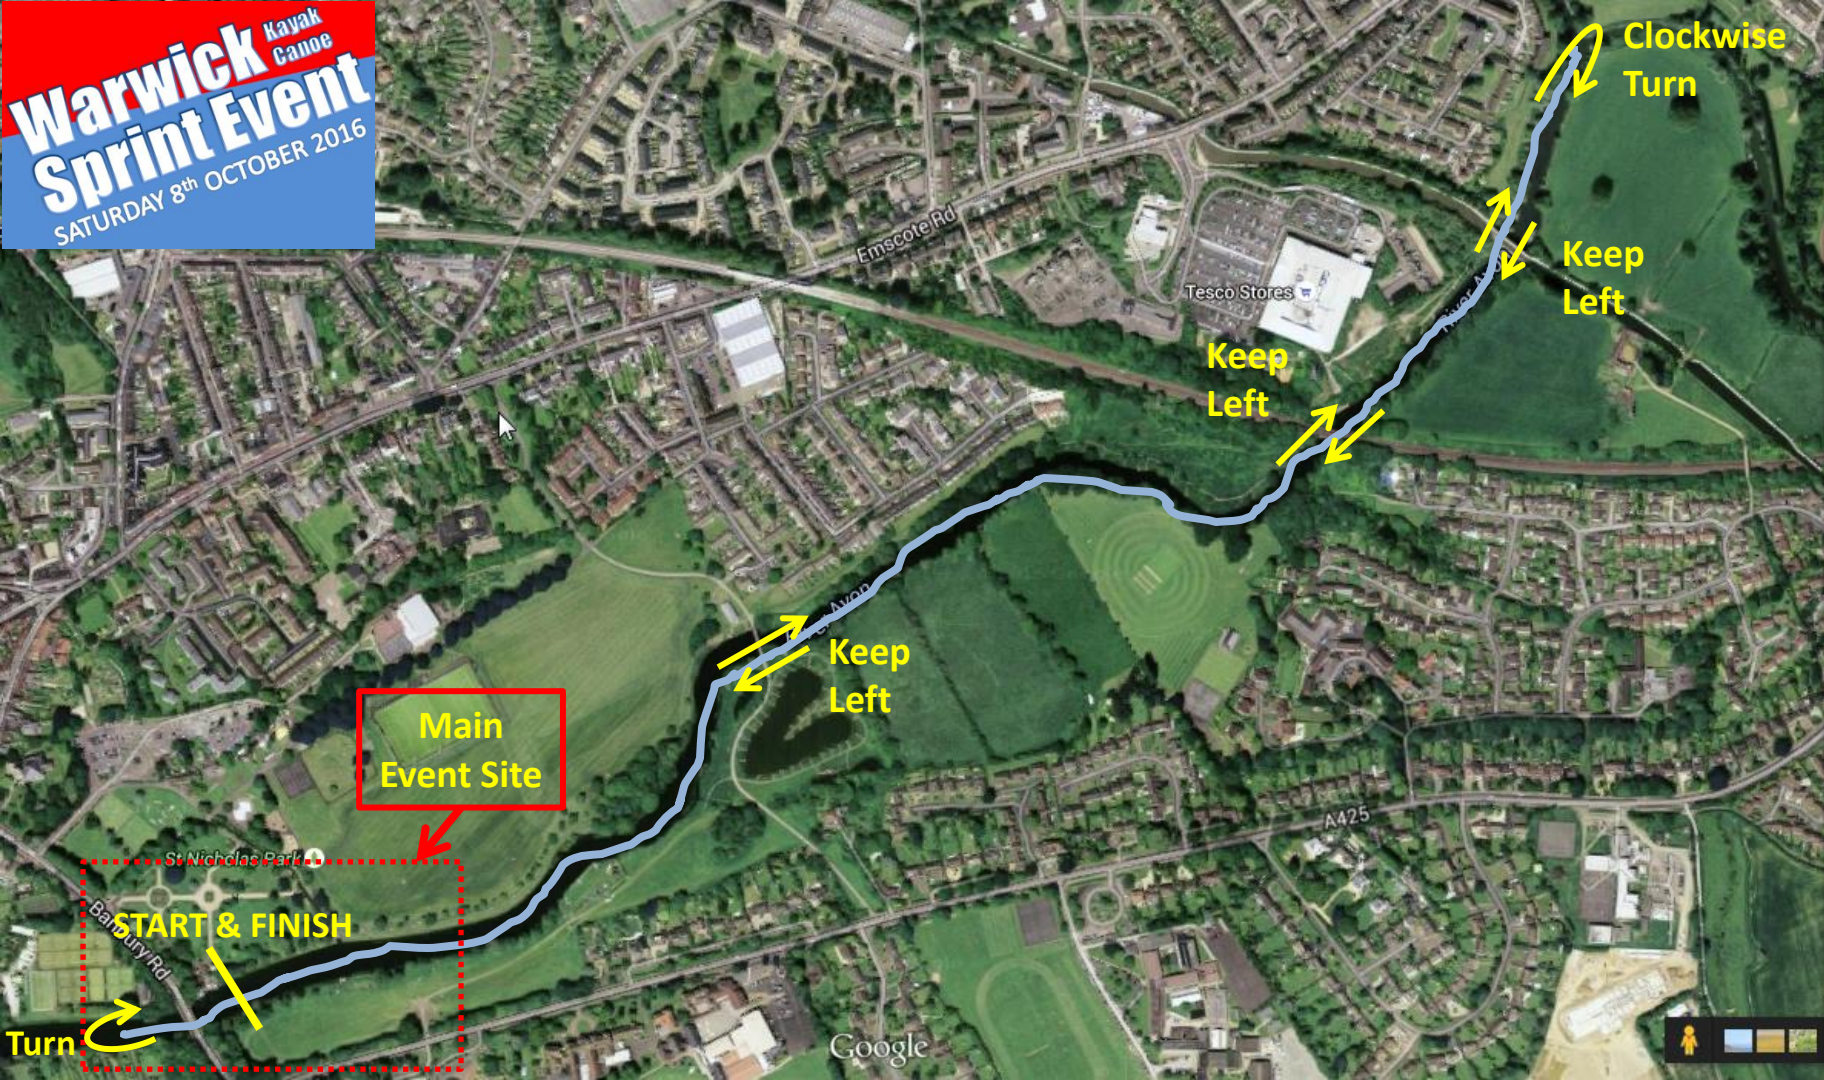

Food &
Refreshments

River Exit

FINISH

Car Parking

River Launch

START

Race Direction

Car Park Entrance

Stand-up Paddle Boarding Area

Warwick Boats

200.0 m

Warwick Kayak Canoe
Sprint Event
SATURDAY 8th OCTOBER 2016

4
K
M
A
R
A
T
H
O
N
C
O
U
R
S
E

**Main
Event Site**

START & FINISH

**Clockwise
Turn**

**Keep
Left**

**Keep
Left**

**Keep
Left**

Turn

Google

Warwick Kayak Canoe Sprint Event
SATURDAY 8th OCTOBER 2016

2
k
M
A
R
A
T
H
O
N
C
O
U
R
S
E

START & FINISH

Main Event Site

Keep Left

Clockwise Turn

Google

Warwick Kayak
Sprint Event
SATURDAY 8th OCTOBER 2016

**Main
Event Site**

**Free Parking:
Access via Myton Road
(A425) entrance opposite
Warwick School**