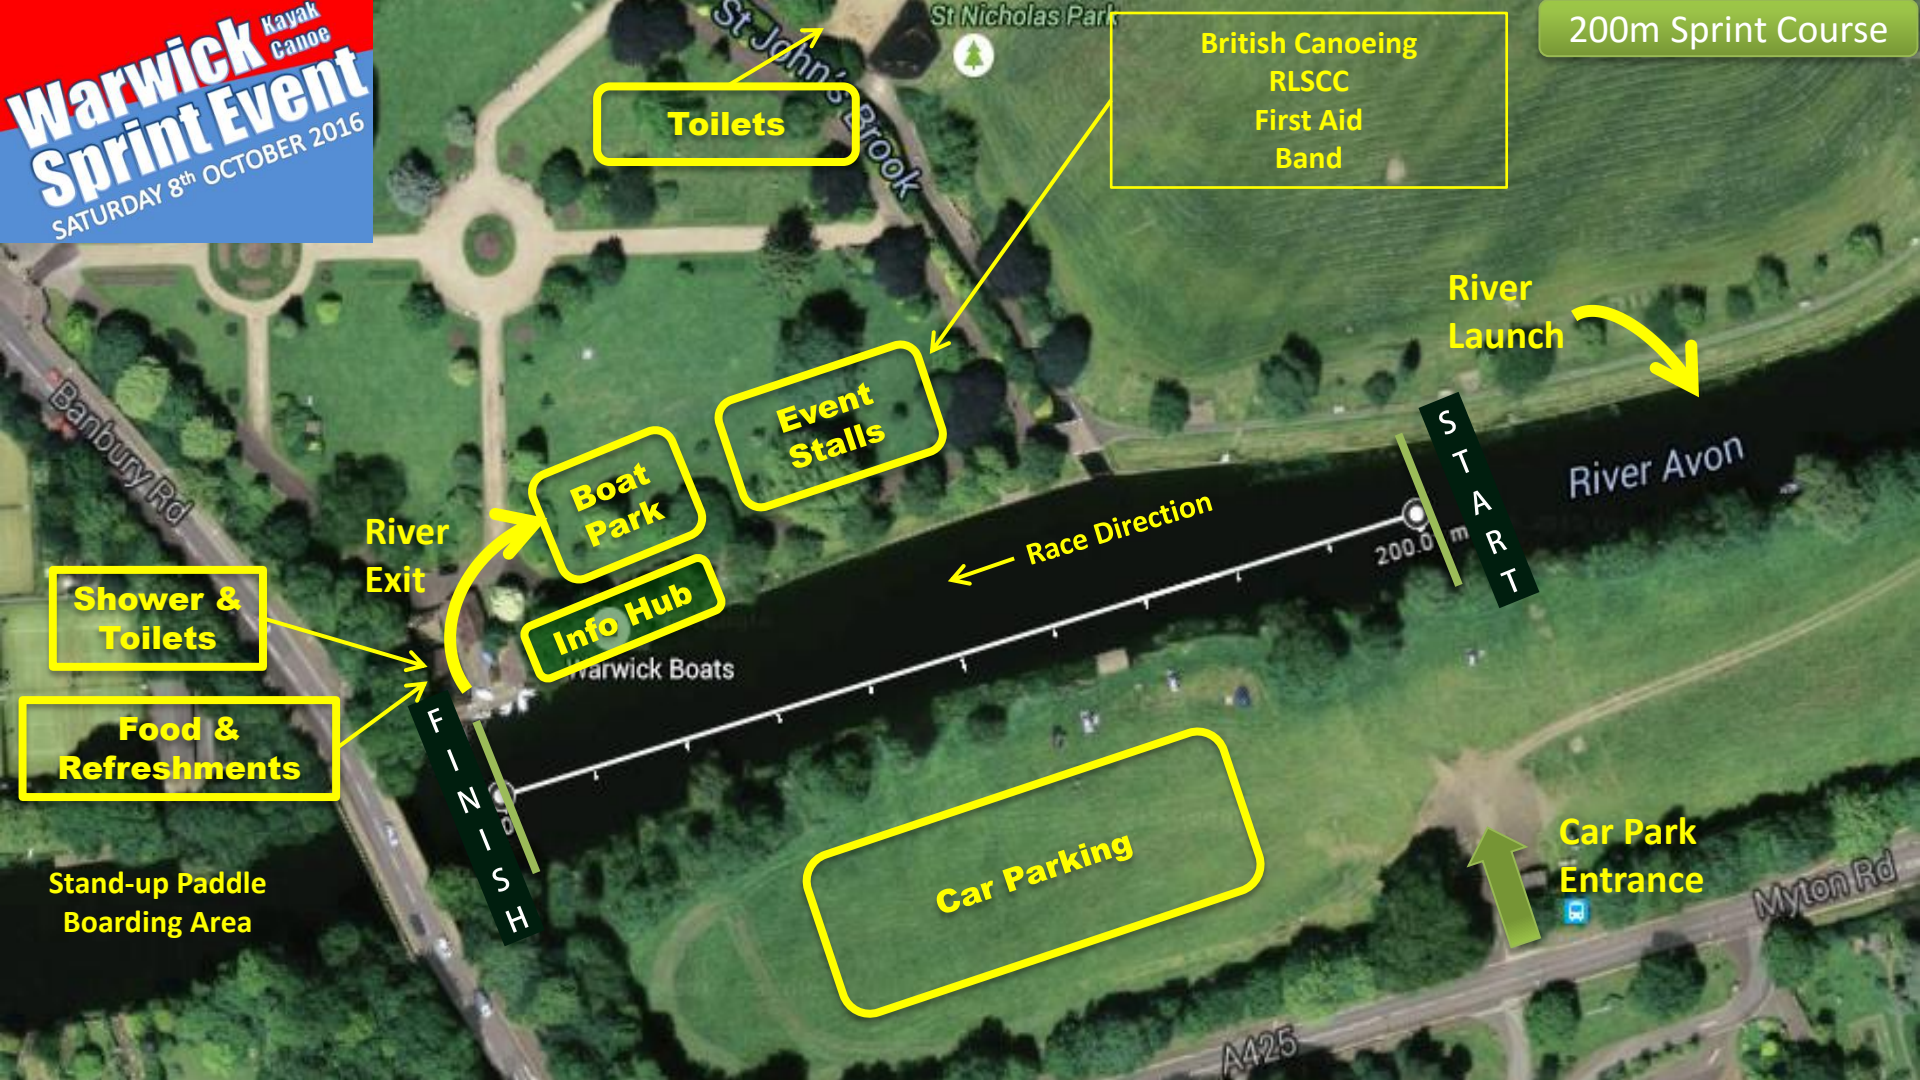

Warwick Sprint Event
KAYAK
CANOE
SATURDAY 8th OCTOBER 2016

200m Sprint Course

Toilets

British Canoeing
RLSCC
First Aid
Band

Event Stalls

Boat Park

Info Hub

Shower &
Toilets

Food &
Refreshments

River Exit

FINISH

Car Parking

River Launch

START

Race Direction

Car Park Entrance

Stand-up Paddle Boarding Area

Warwick Boats

200.0 m

Warwick Kayak Canoe
Sprint Event
SATURDAY 8th OCTOBER 2016

4
K
M
A
R
A
T
H
O
N
C
O
U
R
S
E

**Main
Event Site**

START & FINISH

**Clockwise
Turn**

Main Event Site

Keep Left

Clockwise Turn

Google

Warwick Kayak
Sprint Event
SATURDAY 8th OCTOBER 2016

**Main
Event Site**

**Free Parking:
Access via Myton Road
(A425) entrance opposite
Warwick School**