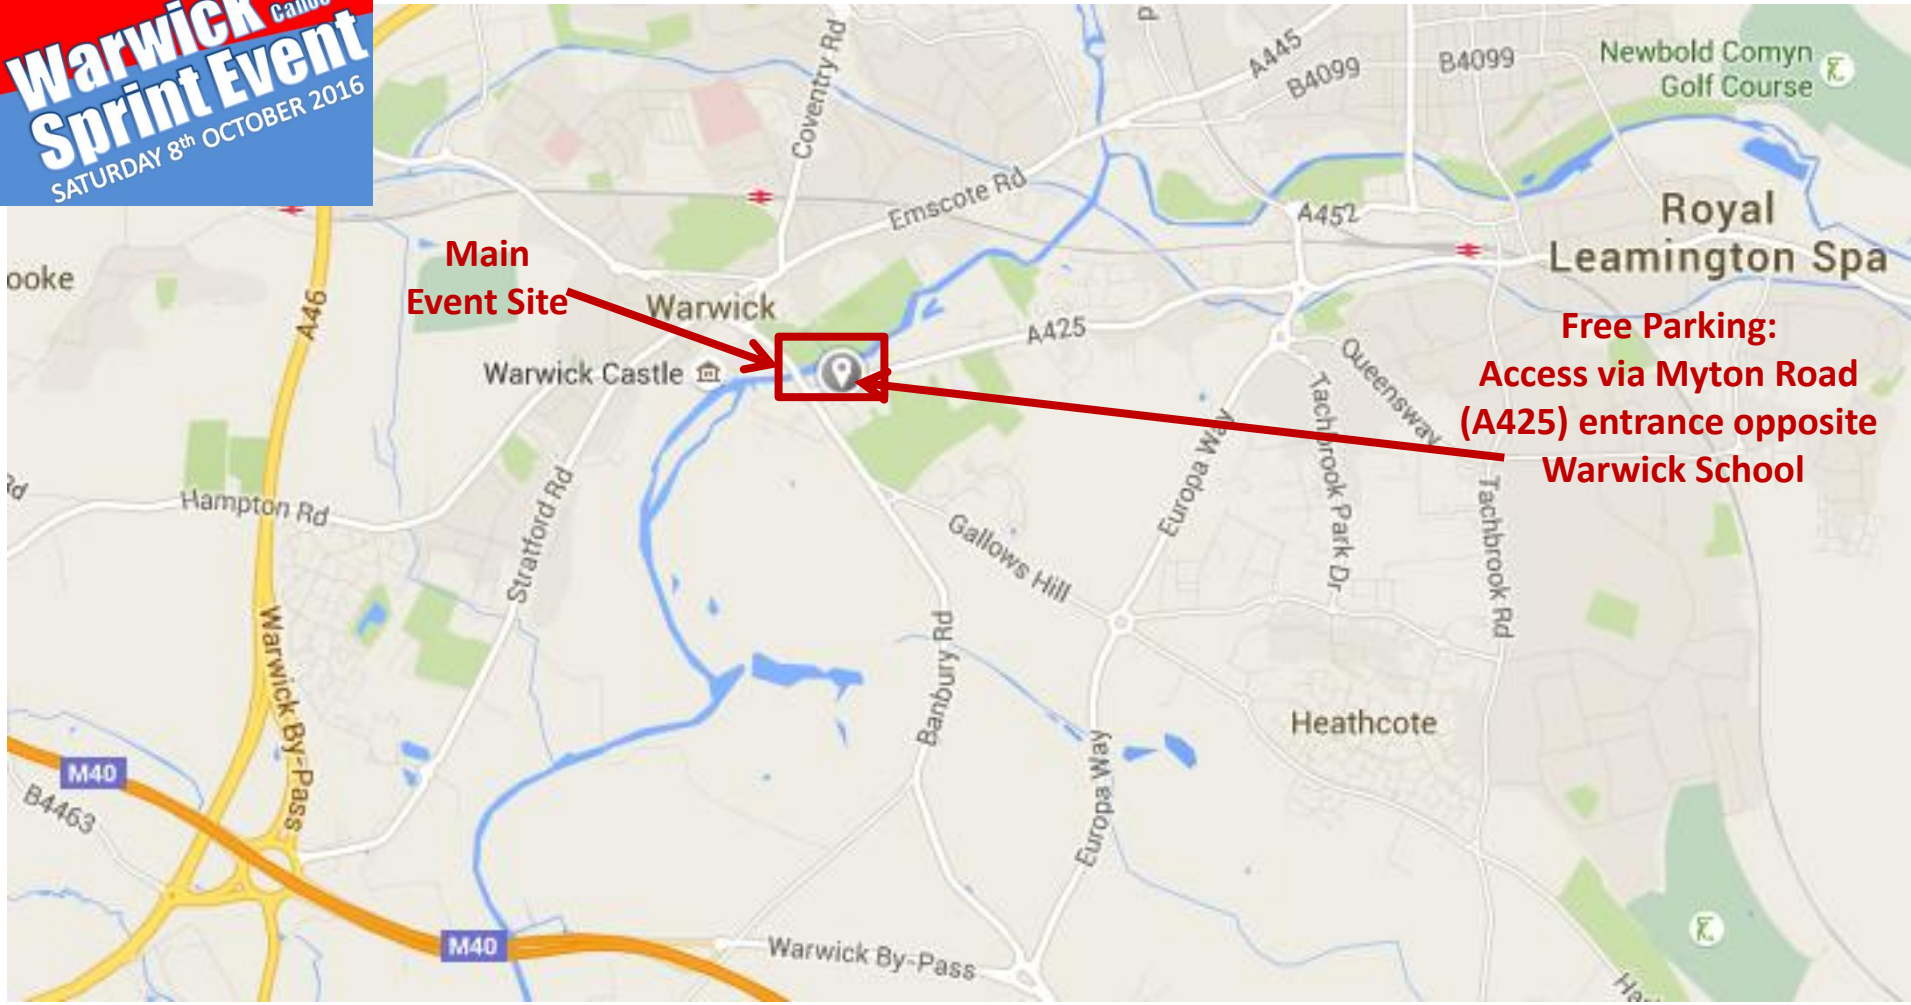

Food &
Refreshments

River Exit

FINISH

Car Parking

River Launch

START

Race Direction

Car Park Entrance

Stand-up Paddle Boarding Area

Warwick Boats

200.0 m

Warwick Kayak Canoe
Sprint Event
SATURDAY 8th OCTOBER 2016

4
K
M
A
R
A
T
H
O
N
C
O
U
R
S
E

**Main
Event Site**

START & FINISH

**Clockwise
Turn**

**Keep
Left**

**Keep
Left**

**Keep
Left**

Turn

Google

Warwick Kayak Canoe Sprint Event
SATURDAY 8th OCTOBER 2016

2
k
M
A
R
A
T
H
O
N
C
O
U
R
S
E

START & FINISH

Main Event Site

Keep Left

Clockwise Turn

Google

Warwick Kayak
Sprint Event
SATURDAY 8th OCTOBER 2016

**Main
Event Site**

**Free Parking:
Access via Myton Road
(A425) entrance opposite
Warwick School**