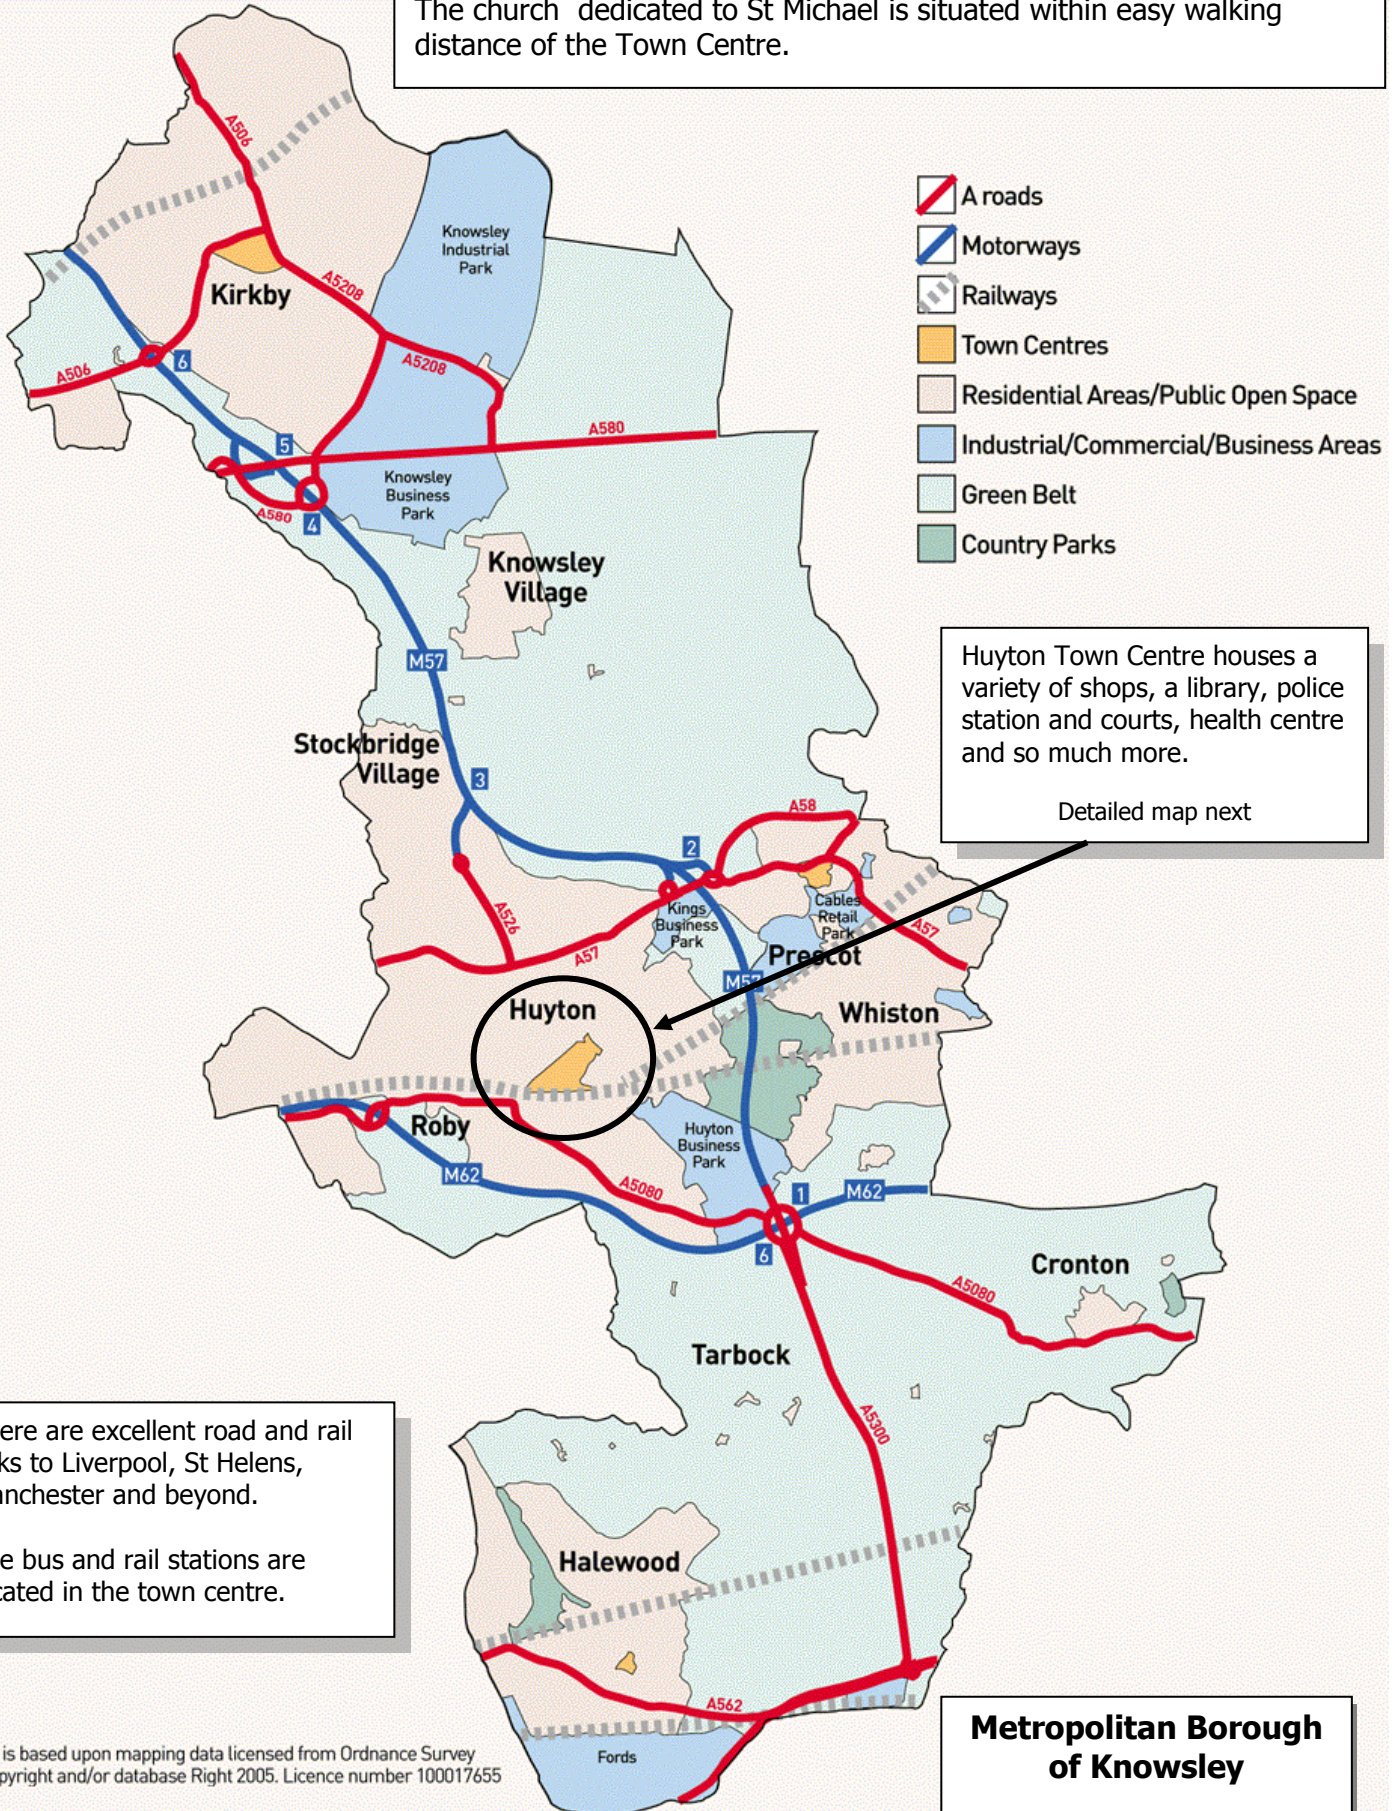

Location

Huyton Parish Church is in the Metropolitan Borough of Knowsley. The church dedicated to St Michael is situated within easy walking distance of the Town Centre.

Huyton Parish Church

Huyton Parish Church

Entrance This Way To ASDA Car Park

**From M57
Junc. 2**

**From M62
Junc. 5 or
Junc. 6
A 5080**

- Council Buildings
- Short stay public car parking (S)
- Long stay public car parking (L)
- Mixed stay public car parking (M)

Key locations and roads shown include: Church, Wheatsheaf Public House, Job Centre Plus, Cavendish Walk, ASDA, ASDA Car Park (Charge) (M), ASDA, Magistrates Court, Police Station, One Stop Shop, Cavendish Shopping Precinct, Derby Road, Latham Road, Archway Road B 5199, Taxi Rank, Yorkon Building, Municipal, Computer Centre, Huyton Civic Suite, Library, Nutgrove Villa, Post Office, Education Offices, Multi-Storey (M), Bus Station, McDonalds, Car Park Huyton Hey (L), Poplar House, Poplar Bank, Petrol Station, Permit Car Park (L), Civic Way, Westmorland Road, Tax Rank, and Huyton Train Station.