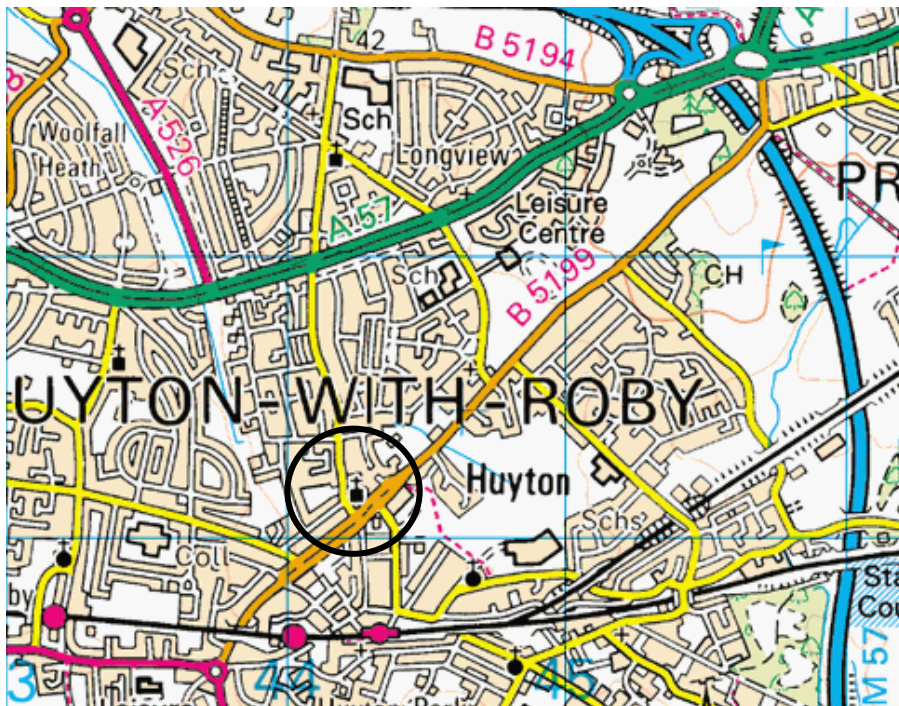

Huyton Parish Church

Huyton Parish Church

Entrance This Way To ASDA Car Park

**From M57
Junc. 2**

**From M62
Junc. 5 or
Junc. 6
A 5080**

- Council Buildings
- Short stay public car parking (S)
- Long stay public car parking (L)
- Mixed stay public car parking (M)

Key locations and roads shown include: Church, Wheatsheaf Public House, Job Centre Plus, Cavendish Walk, ASDA, ASDA Car Park (Charge) (M), ASDA, Magistrates Court, Police Station, One Stop Shop, Cavendish Shopping Precinct, Derby Road, Latham Road, Archway Road B 5199, Taxi Rank, Yorkon Building, Municipal, Computer Centre, Huyton Civic Suite, Library, Nutgrove Villa, Post Office, Education Offices, Multi-Storey (M), Bus Station, McDonalds, Car Park Huyton Hey (L), Poplar House, Poplar Bank, Petrol Station, Permit Car Park (L), Civic Way, Westmorland Road, Tax Rank, and Huyton Train Station.

Huyton Town Centre