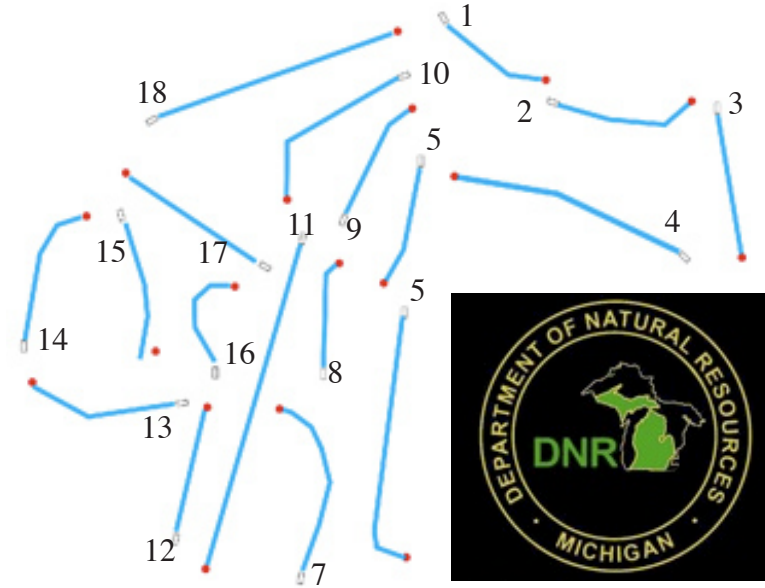

Disc Golf at Big Portage Lake, Michigan's Waterloo Recreation Area

Recreation Area Telephone
(734) 475-8307

Related Links
www.a3disc.org
www.mdgo.org
www.pdga.org
www.discgolfersr.us
<http://www.michigandnr.com>

The Throw Shop
You are only 30 minutes from Michigan's only disc golf pro shop, The Throw Shop, www.ThrowShop.us, East on I-94 right on Rawsonville Rd exit, then right on Grove Road for 1.2 miles.

Disc Golf at Big Portage Lake, Michigan's Waterloo Recreation Area

The Throw Shop
You are only 30 minutes from Michigan's only disc golf pro shop, The Throw Shop, www.ThrowShop.us, East on I-94 right on Rawsonville Rd exit, then right on Grove Road for 1.2 miles.