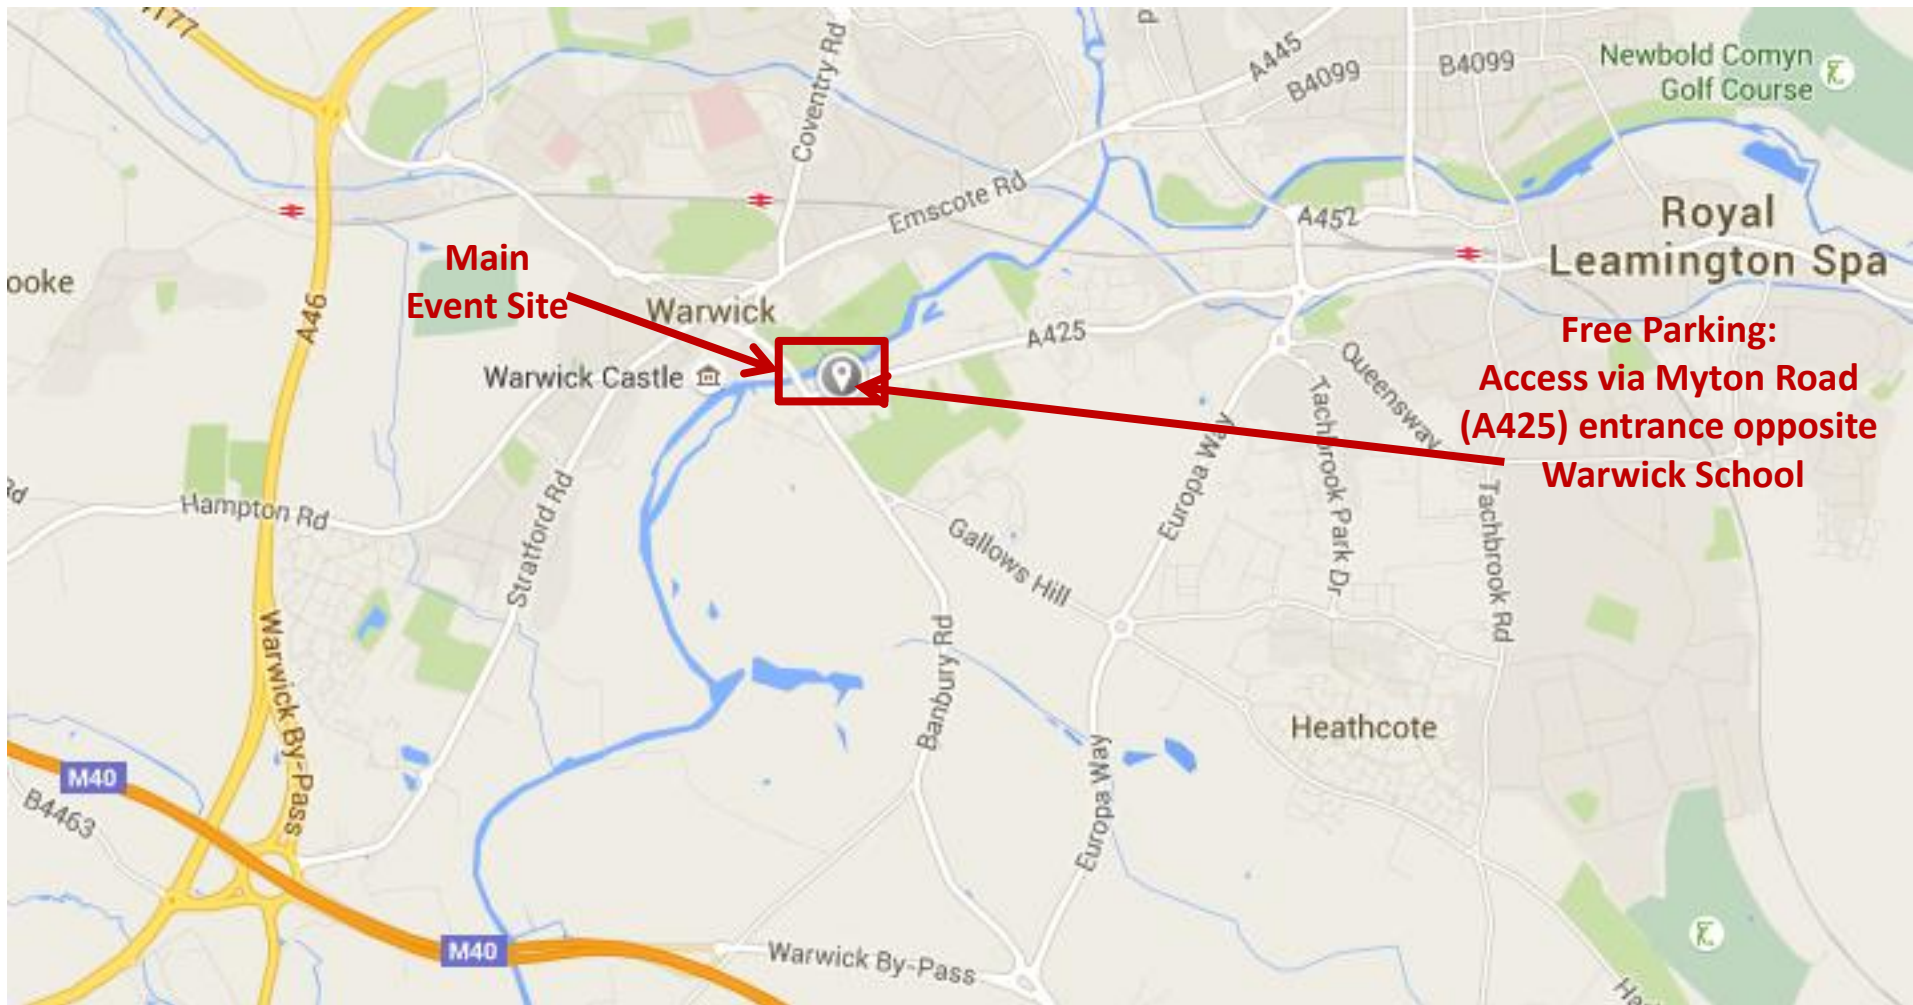

Car Parking

START

200.0 m

Race Direction

River Launch

River Avon

Car Park Entrance

River Exit

• First Aid

K1/ C1 Boat Park

Event Stalls

Shower & Toilets

Food & Refreshments

Info Hub

Race Direction

200.01 m

Car Parking

River Exit

River Launch

Car Park Entrance

Warwick Boats

Banbury Rd

Myton Rd

A425

St John's Brook

St Nicholas Park

River Avon

**Main
Event Site**

**Free Parking:
Access via Myton Road
(A425) entrance opposite
Warwick School**