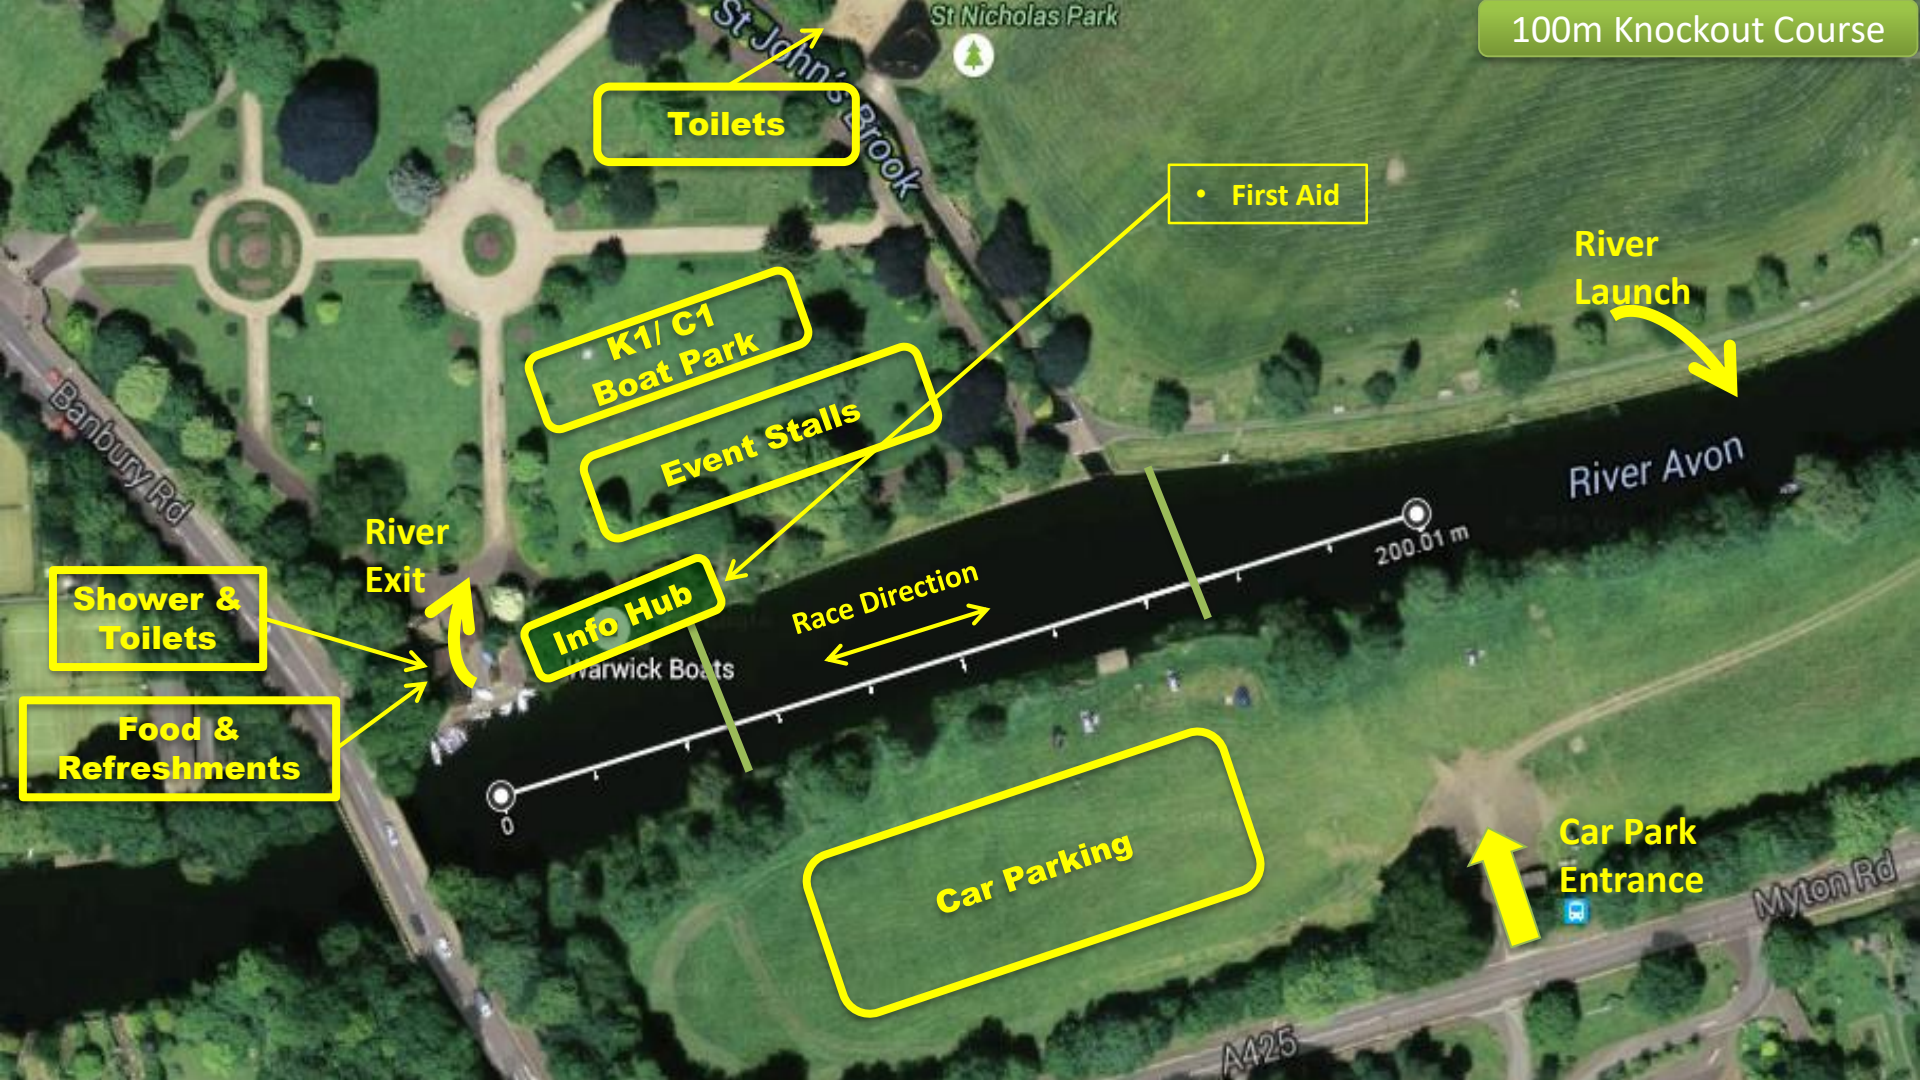

100m Knockout Course

Toilets

• First Aid

K1/ C1 Boat Park

Event Stalls

Shower & Toilets

Food & Refreshments

Info Hub

Race Direction

200.01 m

Car Parking

River Exit

River Launch

Car Park Entrance

Warwick Boats

Banbury Rd

Myton Rd

A425

St John's Brook

St Nicholas Park

River Avon