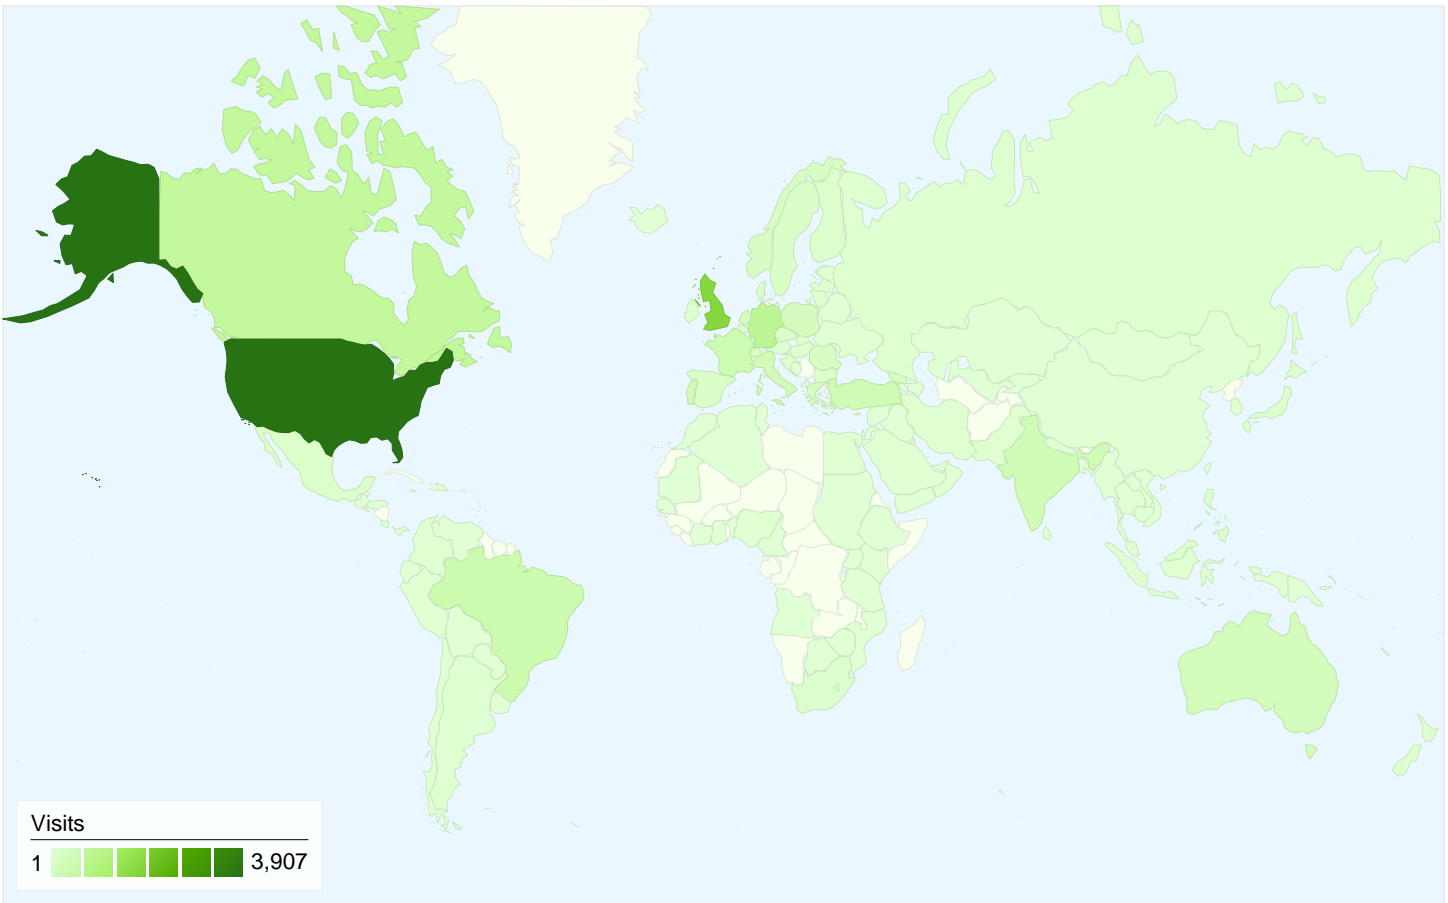

14,175 visits came from 144 countries/territories

Site Usage

Country/Territory	Visits	Pages/Visit	Avg. Time on Site	% New Visits	Bounce Rate
Visits 14,175 % of Site Total: 100.00%	Pages/Visit 3.76 Site Avg: 3.76 (0.00%)	Avg. Time on Site 00:02:18 Site Avg: 00:02:18 (0.00%)	% New Visits 62.19% Site Avg: 62.06% (0.22%)	Bounce Rate 54.90% Site Avg: 54.90% (0.00%)	
United States	3,907	2.68	00:01:23	78.55%	58.36%
United Kingdom	1,793	3.98	00:02:23	50.64%	51.53%
Germany	737	4.44	00:02:43	59.16%	52.51%
Canada	645	4.92	00:02:44	68.53%	54.57%
Brazil	446	8.88	00:03:36	30.94%	28.70%
France	404	2.76	00:02:19	43.07%	60.15%
Portugal	372	4.86	00:03:31	50.81%	43.82%
Turkey	370	3.21	00:01:43	28.92%	65.95%
India	355	5.42	00:05:57	65.63%	46.76%