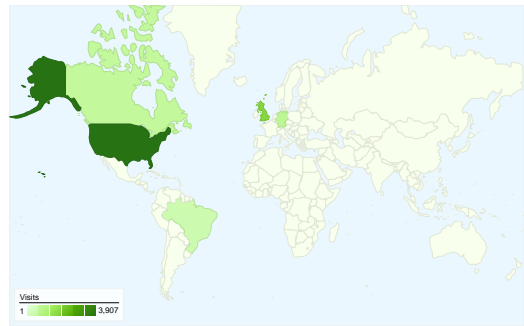

Map Overlay

Traffic Sources Overview

- **Search Engines**
  6,977.00 (49.22%)
- **Referring Sites**
  3,647.00 (25.73%)
- **Direct Traffic**
  3,551.00 (25.05%)

Content Overview

Pages	Pageviews	% Pageviews
/	9,566	17.97%
/profiles/members/	1,172	2.20%
/groups	927	1.74%
/group/oachelp	458	0.86%
/page/about-the-oac	420	0.79%