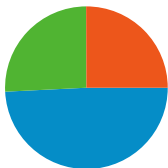

Traffic Sources Overview

- **Search Engines**
  6,977.00 (49.22%)
- **Referring Sites**
  3,647.00 (25.73%)
- **Direct Traffic**
  3,551.00 (25.05%)

Content Overview

Pages	Pageviews	% Pageviews
/	9,566	17.97%
/profiles/members/	1,172	2.20%
/groups	927	1.74%
/group/oachelp	458	0.86%
/page/about-the-oac	420	0.79%