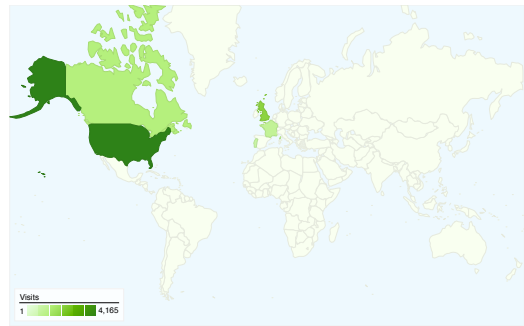

Site Usage

15,109 Visits

42.12% Bounce Rate

89,057 Pageviews

00:06:01 Avg. Time on Site

5.89 Pages/Visit

43.62% % New Visits

Visitors Overview

Visitors
7,417

Map Overlay world

Traffic Sources Overview

- **Direct Traffic**
5,701.00 (37.73%)
- **Search Engines**
5,019.00 (33.22%)
- **Referring Sites**
4,389.00 (29.05%)

Content Overview

Pages	Pageviews	% Pageviews
/	17,975	20.18%
/profiles/members/	1,888	2.12%
/groups	1,734	1.95%
/profiles/message/listInbox	957	1.07%
/groups?sort=latestActivity	617	0.69%

All traffic sources sent a total of 15,109 visits

-  **37.73%** Direct Traffic
-  **29.05%** Referring Sites
-  **33.22%** Search Engines

- **Direct Traffic**
5,701.00 (37.73%)
- **Search Engines**
5,019.00 (33.22%)
- **Referring Sites**
4,389.00 (29.05%)

15,109 visits came from 132 countries/territories

Site Usage

Country/Territory	Visits	Pages/Visit	Avg. Time on Site	% New Visits	Bounce Rate
Visits 15,109 % of Site Total: 100.00%	Pages/Visit 5.89 Site Avg: 5.89 (0.00%)	Avg. Time on Site 00:06:01 Site Avg: 00:06:01 (0.00%)	% New Visits 43.77% Site Avg: 43.62% (0.35%)	Bounce Rate 42.12% Site Avg: 42.12% (0.00%)	
United States	4,165	4.81	00:04:35	49.77%	45.62%
United Kingdom	2,056	7.87	00:08:12	36.87%	33.03%
Canada	1,313	5.55	00:06:25	29.40%	36.02%
France	986	5.94	00:08:57	24.34%	41.58%
Portugal	802	8.22	00:08:07	29.05%	32.17%
Germany	517	4.96	00:03:43	47.20%	41.01%
Italy	504	4.14	00:03:43	31.55%	58.13%
Brazil	407	7.64	00:07:36	49.88%	41.52%
Australia	287	7.83	00:11:28	58.54%	41.11%