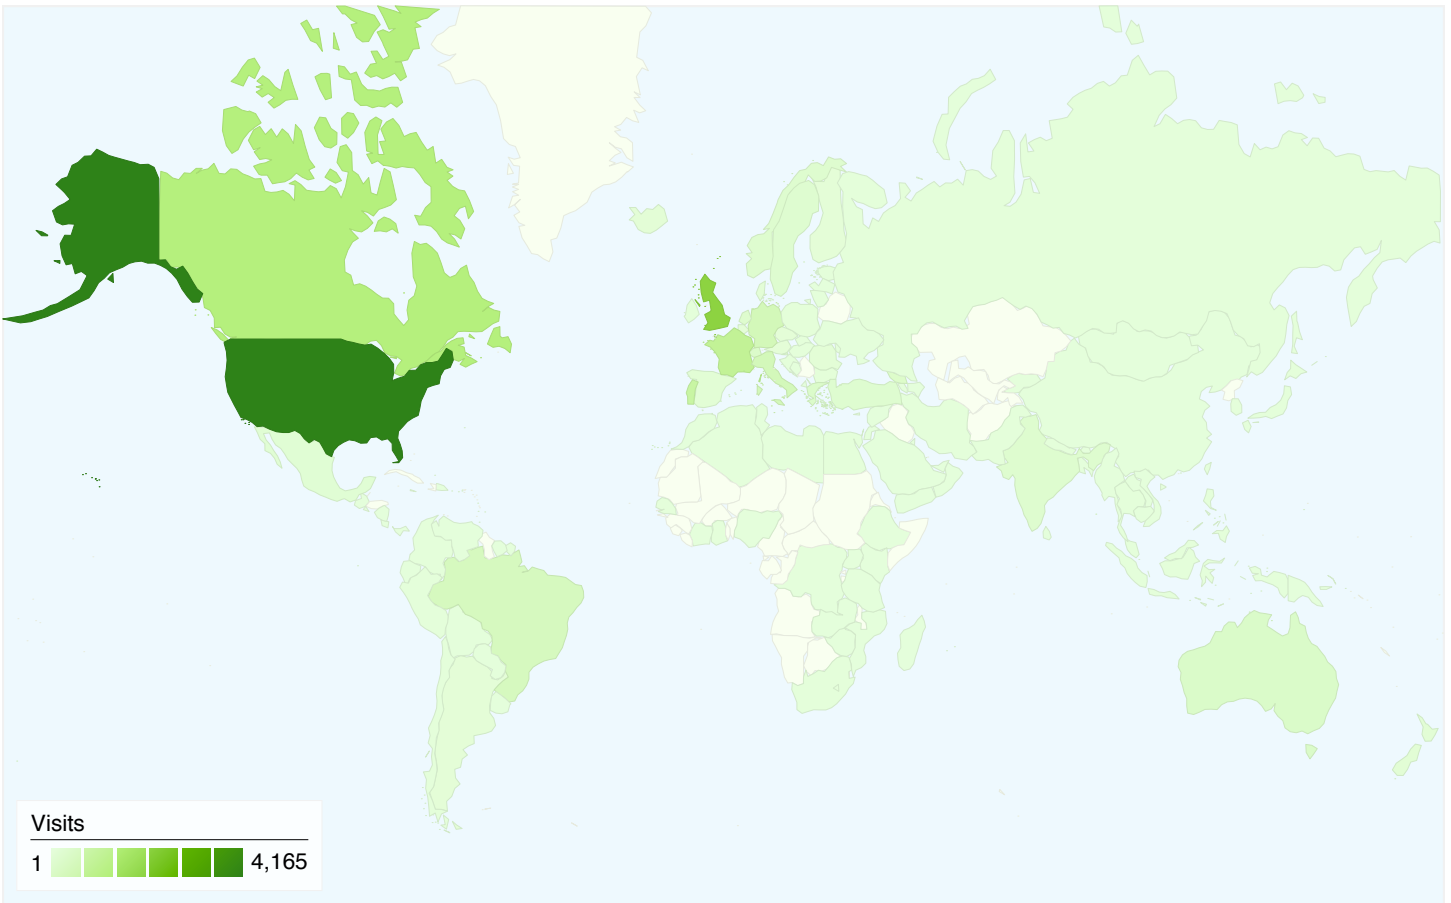

Visitors
7,417

Map Overlay world

Traffic Sources Overview

- **Direct Traffic**
5,701.00 (37.73%)
- **Search Engines**
5,019.00 (33.22%)
- **Referring Sites**
4,389.00 (29.05%)

Content Overview

Pages	Pageviews	% Pageviews
/	17,975	20.18%
/profiles/members/	1,888	2.12%
/groups	1,734	1.95%
/profiles/message/listInbox	957	1.07%
/groups?sort=latestActivity	617	0.69%

7,417 people visited this site

15,109 Visits

7,417 Absolute Unique Visitors

89,057 Pageviews

5.89 Average Pageviews

00:06:01 Time on Site

42.12% Bounce Rate

43.62% New Visits

All traffic sources sent a total of 15,109 visits

-  **37.73%** Direct Traffic
-  **29.05%** Referring Sites
-  **33.22%** Search Engines

- **Direct Traffic**
5,701.00 (37.73%)
- **Search Engines**
5,019.00 (33.22%)
- **Referring Sites**
4,389.00 (29.05%)

15,109 visits came from 132 countries/territories

Site Usage

Country/Territory	Visits	Pages/Visit	Avg. Time on Site	% New Visits	Bounce Rate
Visits 15,109 % of Site Total: 100.00%	Pages/Visit 5.89 Site Avg: 5.89 (0.00%)	Avg. Time on Site 00:06:01 Site Avg: 00:06:01 (0.00%)	% New Visits 43.77% Site Avg: 43.62% (0.35%)	Bounce Rate 42.12% Site Avg: 42.12% (0.00%)	
United States	4,165	4.81	00:04:35	49.77%	45.62%
United Kingdom	2,056	7.87	00:08:12	36.87%	33.03%
Canada	1,313	5.55	00:06:25	29.40%	36.02%
France	986	5.94	00:08:57	24.34%	41.58%
Portugal	802	8.22	00:08:07	29.05%	32.17%
Germany	517	4.96	00:03:43	47.20%	41.01%
Italy	504	4.14	00:03:43	31.55%	58.13%
Brazil	407	7.64	00:07:36	49.88%	41.52%
Australia	287	7.83	00:11:28	58.54%	41.11%