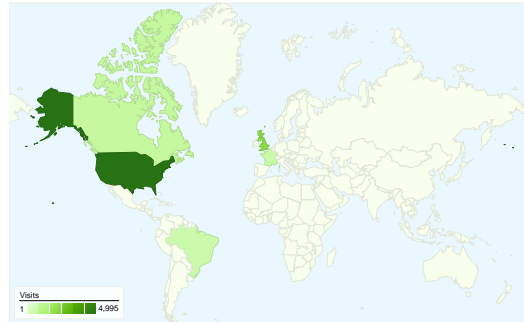

Visitors
11,122

Content Overview

Pages	Pageviews	% Pageviews
/	8,766	14.08%
/profiles/members/	1,071	1.72%
/xn/detail/3404290:Event:18850	849	1.36%
/groups	789	1.27%
/main/index/detail?id=3404290:	678	1.09%

Traffic Sources Overview

Map Overlay

11,122 people visited this site

- 16,148** Visits
- 11,122** Absolute Unique Visitors
- 62,273** Pageviews
- 3.86** Average Pageviews
- 00:03:26** Time on Site
- 51.56%** Bounce Rate
- 61.77%** New Visits

All traffic sources sent a total of 16,148 visits

-  25.45% Direct Traffic
-  27.05% Referring Sites
-  47.50% Search Engines

- **Search Engines**
7,670.00 (47.50%)
- **Referring Sites**
4,368.00 (27.05%)
- **Direct Traffic**
4,109.00 (25.45%)
- **Other**
1 (0.01%)

16,148 visits came from 150 countries/territories

Site Usage						
Visits	Pages/Visit	Avg. Time on Site	% New Visits	Bounce Rate		
16,148 % of Site Total: 100.00%	3.86 Site Avg: 3.86 (0.00%)	00:03:26 Site Avg: 00:03:26 (0.00%)	61.89% Site Avg: 61.77% (0.19%)	51.56% Site Avg: 51.56% (0.00%)		
Country/Territory	Visits	Pages/Visit	Avg. Time on Site	% New Visits	Bounce Rate	
United States	4,995	3.81	00:03:48	67.15%	55.22%	
United Kingdom	2,157	4.88	00:05:12	44.78%	44.69%	
Canada	784	3.23	00:01:31	73.09%	57.91%	
France	637	4.14	00:05:09	36.89%	52.12%	
Brazil	598	4.95	00:04:33	37.63%	37.12%	
Germany	570	2.96	00:01:46	58.42%	53.33%	
Italy	526	3.36	00:02:02	69.96%	47.91%	
India	409	4.21	00:03:53	81.91%	44.99%	
Portugal	339	5.07	00:03:41	51.33%	45.13%	