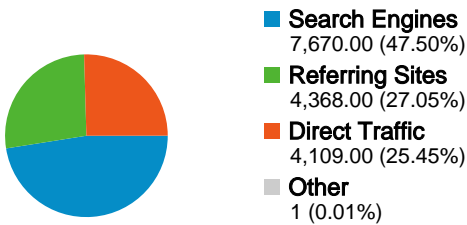

Site Usage

16,148 Visits

51.56% Bounce Rate

62,273 Pageviews

00:03:26 Avg. Time on Site

3.86 Pages/Visit

61.77% % New Visits

Visitors Overview

Visitors
11,122

Content Overview

Pages	Pageviews	% Pageviews
/	8,766	14.08%
/profiles/members/	1,071	1.72%
/xn/detail/3404290:Event:18850	849	1.36%
/groups	789	1.27%
/main/index/detail?id=3404290:	678	1.09%

Traffic Sources Overview

Map Overlay

11,122 people visited this site

- 16,148** Visits
- 11,122** Absolute Unique Visitors
- 62,273** Pageviews
- 3.86** Average Pageviews
- 00:03:26** Time on Site
- 51.56%** Bounce Rate
- 61.77%** New Visits

16,148 visits came from 150 countries/territories

Site Usage						
Visits	Pages/Visit	Avg. Time on Site	% New Visits	Bounce Rate		
16,148 % of Site Total: 100.00%	3.86 Site Avg: 3.86 (0.00%)	00:03:26 Site Avg: 00:03:26 (0.00%)	61.89% Site Avg: 61.77% (0.19%)	51.56% Site Avg: 51.56% (0.00%)		
Country/Territory	Visits	Pages/Visit	Avg. Time on Site	% New Visits	Bounce Rate	
United States	4,995	3.81	00:03:48	67.15%	55.22%	
United Kingdom	2,157	4.88	00:05:12	44.78%	44.69%	
Canada	784	3.23	00:01:31	73.09%	57.91%	
France	637	4.14	00:05:09	36.89%	52.12%	
Brazil	598	4.95	00:04:33	37.63%	37.12%	
Germany	570	2.96	00:01:46	58.42%	53.33%	
Italy	526	3.36	00:02:02	69.96%	47.91%	
India	409	4.21	00:03:53	81.91%	44.99%	
Portugal	339	5.07	00:03:41	51.33%	45.13%	