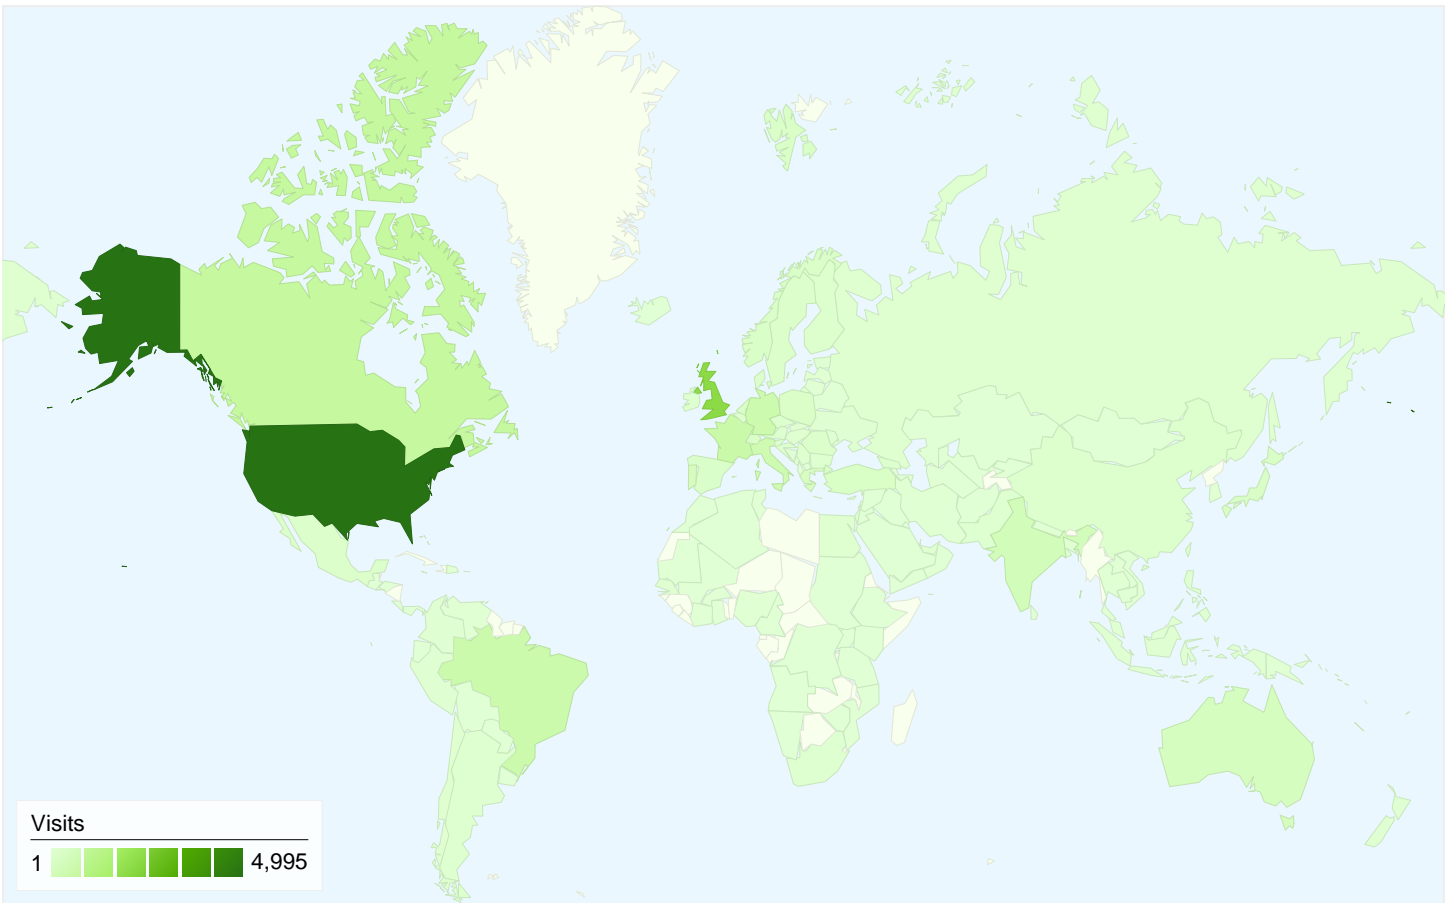

All traffic sources sent a total of 16,148 visits

-  25.45% Direct Traffic
-  27.05% Referring Sites
-  47.50% Search Engines

- **Search Engines**
7,670.00 (47.50%)
- **Referring Sites**
4,368.00 (27.05%)
- **Direct Traffic**
4,109.00 (25.45%)
- **Other**
1 (0.01%)

Top Traffic Sources

Sources	Visits	% visits	Keywords	Visits	% visits
google (organic)	7,437	46.06%	open anthropology cooperative	383	4.99%
(direct) ((none))	4,109	25.45%	torres strait expedition	112	1.46%
images.google.com (referral)	712	4.41%	stephen nugent	102	1.33%
facebook.com (referral)	422	2.61%	geoff chesshire anthropologist	98	1.28%
google.com (referral)	319	1.98%	open anthropology network	88	1.15%

Pages on this site were viewed a total of 62,273 times

 **62,273** Pageviews

 **44,963** Unique Views

 **51.56%** Bounce Rate

Top Content

Pages	Pageviews	% Pageviews
/	8,766	14.08%
/profiles/members/	1,071	1.72%
/xn/detail/3404290:Event:18850?xg_source=activity	849	1.36%
/groups	789	1.27%
/main/index/detail?id=3404290:Event:18850&xg_source=activity	678	1.09%

16,148 visits came from 150 countries/territories

Site Usage						
Visits	Pages/Visit	Avg. Time on Site	% New Visits	Bounce Rate		
16,148 % of Site Total: 100.00%	3.86 Site Avg: 3.86 (0.00%)	00:03:26 Site Avg: 00:03:26 (0.00%)	61.89% Site Avg: 61.77% (0.19%)	51.56% Site Avg: 51.56% (0.00%)		
Country/Territory	Visits	Pages/Visit	Avg. Time on Site	% New Visits	Bounce Rate	
United States	4,995	3.81	00:03:48	67.15%	55.22%	
United Kingdom	2,157	4.88	00:05:12	44.78%	44.69%	
Canada	784	3.23	00:01:31	73.09%	57.91%	
France	637	4.14	00:05:09	36.89%	52.12%	
Brazil	598	4.95	00:04:33	37.63%	37.12%	
Germany	570	2.96	00:01:46	58.42%	53.33%	
Italy	526	3.36	00:02:02	69.96%	47.91%	
India	409	4.21	00:03:53	81.91%	44.99%	
Portugal	339	5.07	00:03:41	51.33%	45.13%	