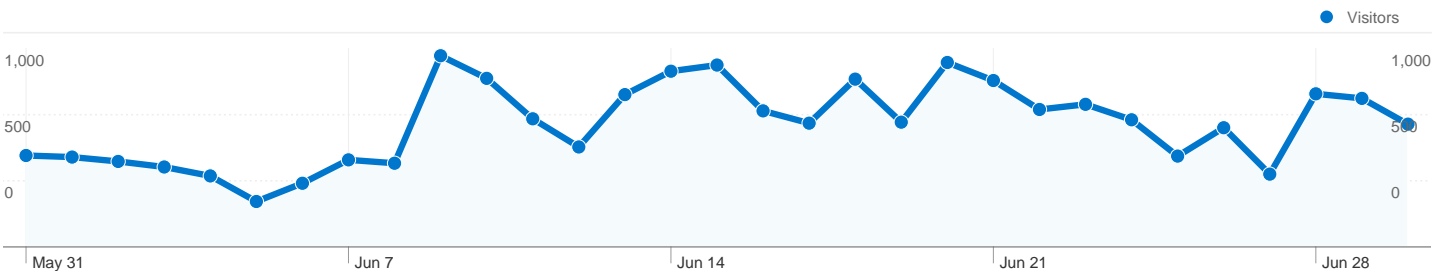

17,599 people visited this site

21,751 Visits

17,599 Absolute Unique Visitors

53,677 Pageviews

2.47 Average Pageviews

00:01:54 Time on Site

78.26% Bounce Rate

77.12% New Visits

Technical Profile

Browser	Visits	% visits	Connection Speed	Visits	% visits
Internet Explorer	11,878	54.61%	DSL	7,197	33.09%
Firefox	5,530	25.42%	Unknown	5,419	24.91%
Safari	2,276	10.46%	Cable	5,237	24.08%
Chrome	1,204	5.54%	T1	3,483	16.01%
Opera	746	3.43%	Dialup	366	1.68%