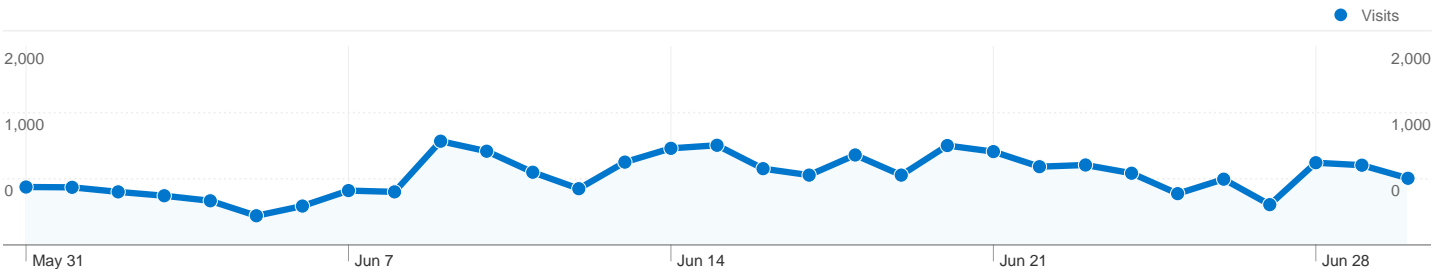

All traffic sources sent a total of 21,751 visits

- **50.97%** Direct Traffic
- **18.44%** Referring Sites
- **30.60%** Search Engines

- **Direct Traffic**
  11,086.00 (50.97%)
- **Search Engines**
  6,655.00 (30.60%)
- **Referring Sites**
  4,010.00 (18.44%)

Top Traffic Sources

Sources	Visits	% visits
(direct) ((none))	11,086	50.97%
google (organic)	6,419	29.51%
google.com (referral)	584	2.68%
savageminds.org (referral)	314	1.44%
facebook.com (referral)	214	0.98%

Keywords	Visits	% visits
open anthropology cooperative	325	4.88%
open anth coop	234	3.52%
das anthropology	201	3.02%
anthropology+"economic crisis"	69	1.04%
openanthcoop	60	0.90%