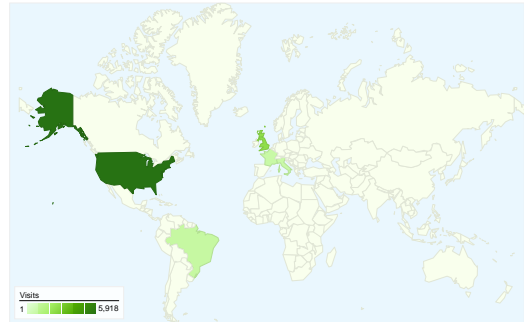

**Visitors**  
**17,599**

**Content Overview**

Pages	Pageviews	% Pageviews
/	9,317	17.36%
/profiles/members/	974	1.81%
/groups	819	1.53%
/profiles/message/listInbox	353	0.66%
/profiles/blog/list	351	0.65%

**Traffic Sources Overview**

- **Direct Traffic**  
11,086.00 (50.97%)
- **Search Engines**  
6,655.00 (30.60%)
- **Referring Sites**  
4,010.00 (18.44%)

**Map Overlay**

**17,599 people visited this site**

## Top Content

Pages	Pageviews	% Pageviews
/	9,317	17.36%
/profiles/members/	974	1.81%
/groups	819	1.53%
/profiles/message/listInbox	353	0.66%
/profiles/blog/list	351	0.65%

**21,751 visits came from 144 countries/territories**

Site Usage

Country/Territory	Visits	Pages/Visit	Avg. Time on Site	% New Visits	Bounce Rate
<b>Visits</b> <b>21,751</b> % of Site Total: 100.00%	<b>Pages/Visit</b> <b>2.47</b> Site Avg: 2.47 (0.00%)	<b>Avg. Time on Site</b> <b>00:01:54</b> Site Avg: 00:01:54 (0.00%)	<b>% New Visits</b> <b>77.26%</b> Site Avg: 77.12% (0.18%)	<b>Bounce Rate</b> <b>78.26%</b> Site Avg: 78.26% (0.00%)	
United States	5,918	2.60	00:02:17	81.41%	78.52%
United Kingdom	2,486	2.84	00:03:13	60.98%	72.08%
Brazil	874	1.72	00:00:37	84.55%	84.78%
France	811	4.53	00:05:20	55.24%	61.41%
Italy	788	2.49	00:01:34	75.89%	76.27%
Greece	773	2.24	00:01:16	81.63%	88.36%
Germany	757	2.78	00:01:36	74.24%	70.01%
Spain	710	2.57	00:02:02	68.03%	75.92%
India	700	2.53	00:01:40	89.86%	76.14%