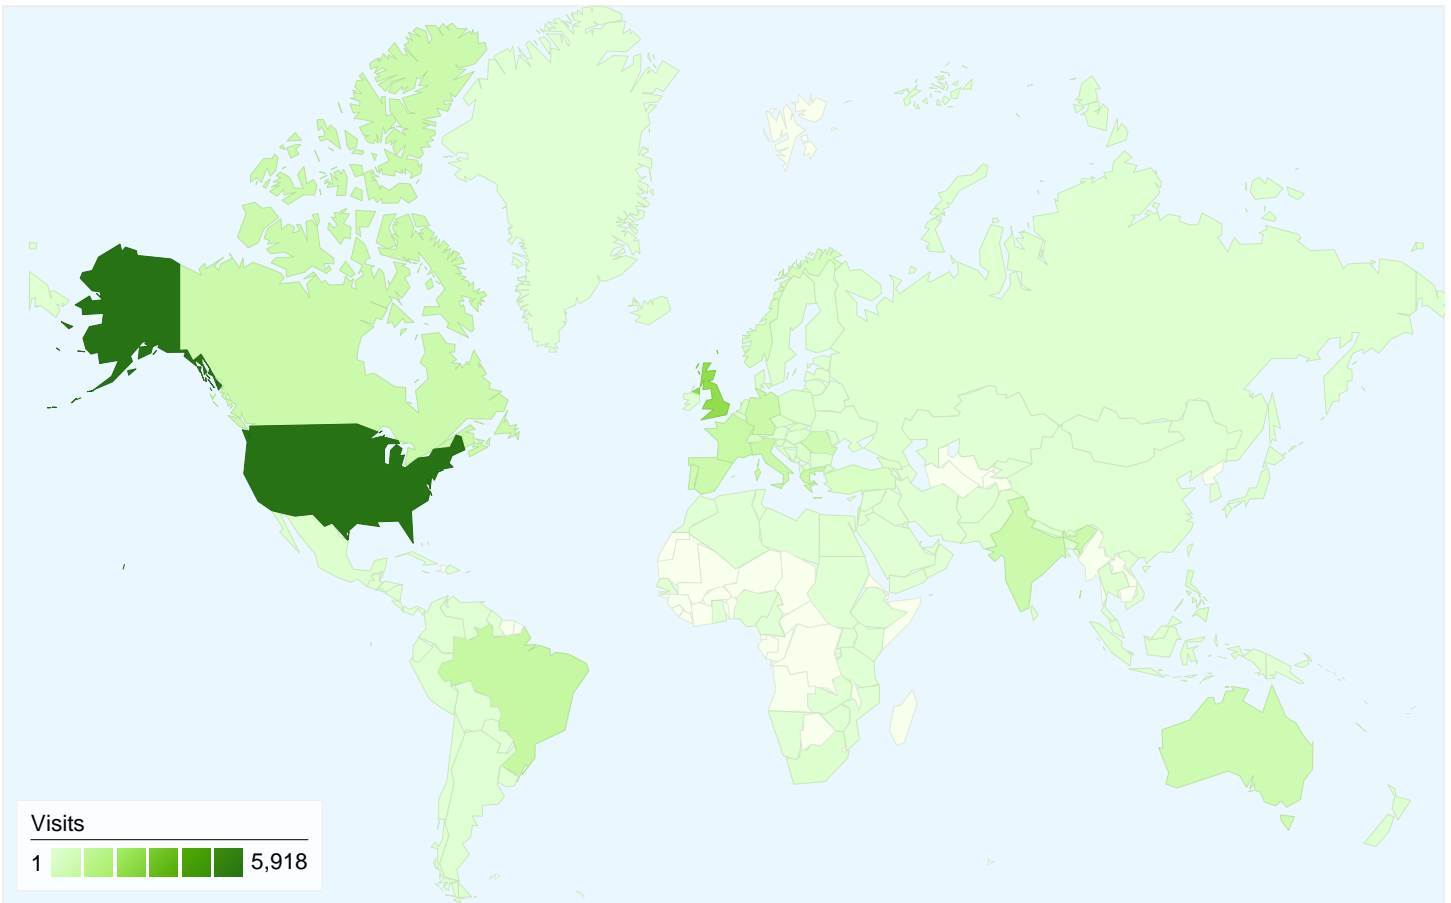

21,751 visits came from 144 countries/territories

Site Usage

Country/Territory	Visits	Pages/Visit	Avg. Time on Site	% New Visits	Bounce Rate
Visits 21,751 % of Site Total: 100.00%	Pages/Visit 2.47 Site Avg: 2.47 (0.00%)	Avg. Time on Site 00:01:54 Site Avg: 00:01:54 (0.00%)	% New Visits 77.26% Site Avg: 77.12% (0.18%)	Bounce Rate 78.26% Site Avg: 78.26% (0.00%)	
United States	5,918	2.60	00:02:17	81.41%	78.52%
United Kingdom	2,486	2.84	00:03:13	60.98%	72.08%
Brazil	874	1.72	00:00:37	84.55%	84.78%
France	811	4.53	00:05:20	55.24%	61.41%
Italy	788	2.49	00:01:34	75.89%	76.27%
Greece	773	2.24	00:01:16	81.63%	88.36%
Germany	757	2.78	00:01:36	74.24%	70.01%
Spain	710	2.57	00:02:02	68.03%	75.92%
India	700	2.53	00:01:40	89.86%	76.14%