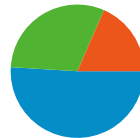

- **Direct Traffic**
  11,086.00 (50.97%)
- **Search Engines**
  6,655.00 (30.60%)
- **Referring Sites**
  4,010.00 (18.44%)

Top Traffic Sources

Sources	Visits	% visits
(direct) ((none))	11,086	50.97%
google (organic)	6,419	29.51%
google.com (referral)	584	2.68%
savageminds.org (referral)	314	1.44%
facebook.com (referral)	214	0.98%

Keywords	Visits	% visits
open anthropology cooperative	325	4.88%
open anth coop	234	3.52%
das anthropology	201	3.02%
anthropology+"economic crisis"	69	1.04%
openanthcoop	60	0.90%