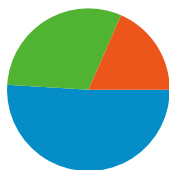

Traffic Sources Overview