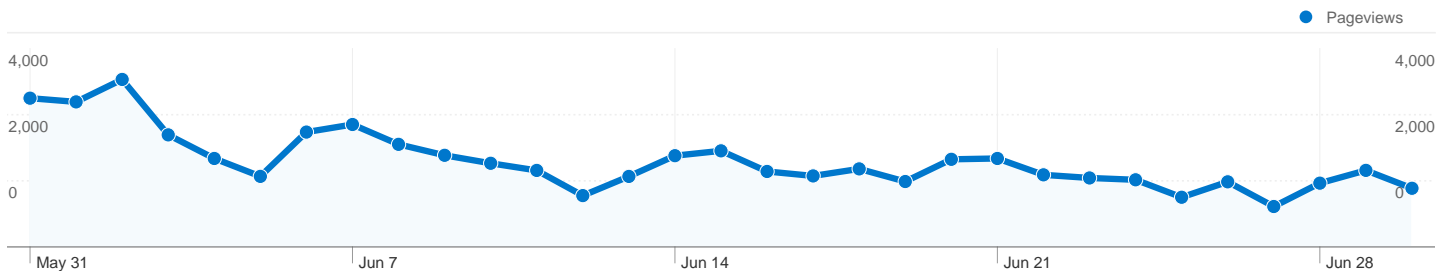

Pages on this site were viewed a total of 53,677 times

53,677 Pageviews

40,618 Unique Views

78.26% Bounce Rate

Top Content

Pages	Pageviews	% Pageviews
/	9,317	17.36%
/profiles/members/	974	1.81%
/groups	819	1.53%
/profiles/message/listInbox	353	0.66%
/profiles/blog/list	351	0.65%