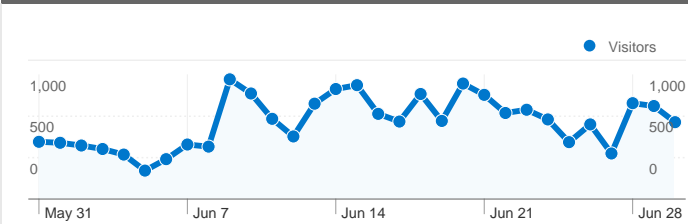

**Site Usage**

**21,751** Visits

**78.26%** Bounce Rate

**53,677** Pageviews

**00:01:54** Avg. Time on Site

**2.47** Pages/Visit

**77.12%** % New Visits

**Visitors Overview**

**Visitors**  
**17,599**

**Content Overview**

Pages	Pageviews	% Pageviews
/	9,317	17.36%
/profiles/members/	974	1.81%
/groups	819	1.53%
/profiles/message/listInbox	353	0.66%
/profiles/blog/list	351	0.65%

**21,751** Visits

**17,599** Absolute Unique Visitors

**53,677** Pageviews

**2.47** Average Pageviews

**00:01:54** Time on Site

**78.26%** Bounce Rate

**77.12%** New Visits

**Technical Profile**

Site Usage

Country/Territory	Visits	Pages/Visit	Avg. Time on Site	% New Visits	Bounce Rate
<b>Visits</b> <b>21,751</b> % of Site Total: 100.00%	<b>Pages/Visit</b> <b>2.47</b> Site Avg: 2.47 (0.00%)	<b>Avg. Time on Site</b> <b>00:01:54</b> Site Avg: 00:01:54 (0.00%)	<b>% New Visits</b> <b>77.26%</b> Site Avg: 77.12% (0.18%)	<b>Bounce Rate</b> <b>78.26%</b> Site Avg: 78.26% (0.00%)	
United States	5,918	2.60	00:02:17	81.41%	78.52%
United Kingdom	2,486	2.84	00:03:13	60.98%	72.08%
Brazil	874	1.72	00:00:37	84.55%	84.78%
France	811	4.53	00:05:20	55.24%	61.41%
Italy	788	2.49	00:01:34	75.89%	76.27%
Greece	773	2.24	00:01:16	81.63%	88.36%
Germany	757	2.78	00:01:36	74.24%	70.01%
Spain	710	2.57	00:02:02	68.03%	75.92%
India	700	2.53	00:01:40	89.86%	76.14%