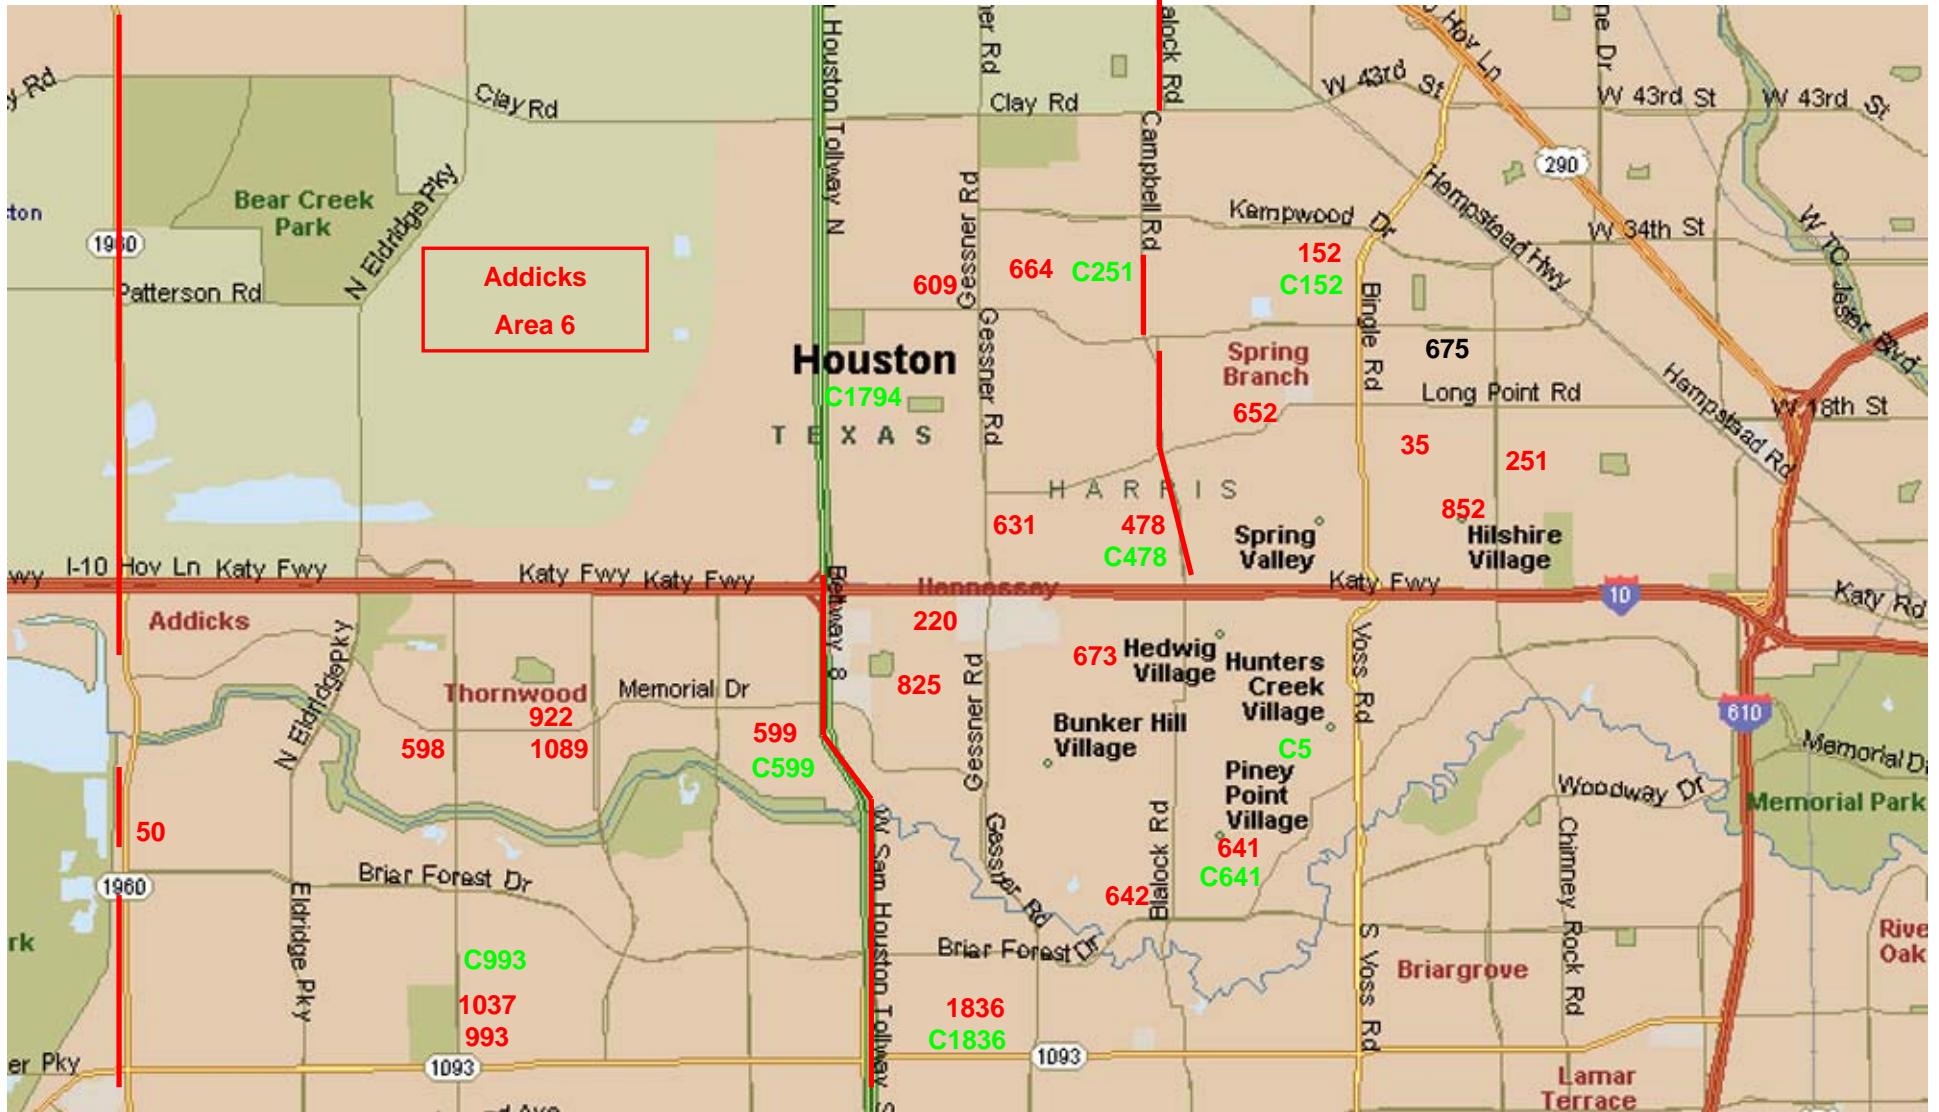

Mustang Troops/ Crews

Updated 8/21/13

Spring Branch
Area 2

Memorial SW
Area 8

Memorial SE
Area 4