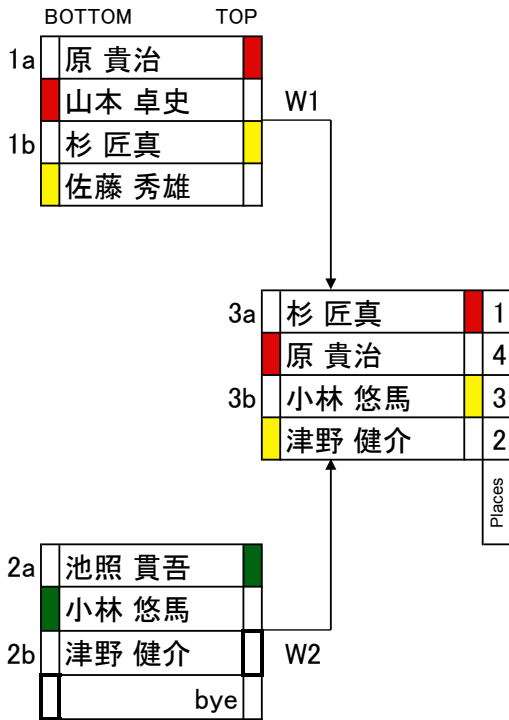

# OPEN B - SINGLE ELIMINATION

Freestyle Elimination Ladder to 8 Competitors

W:Winners L:Losers

## NON PLANING SPECIAL - SINGLE ELIMINATION 1Round

Freestyle Elimination Ladder to 8 Competitors

W:Winners L:Losers