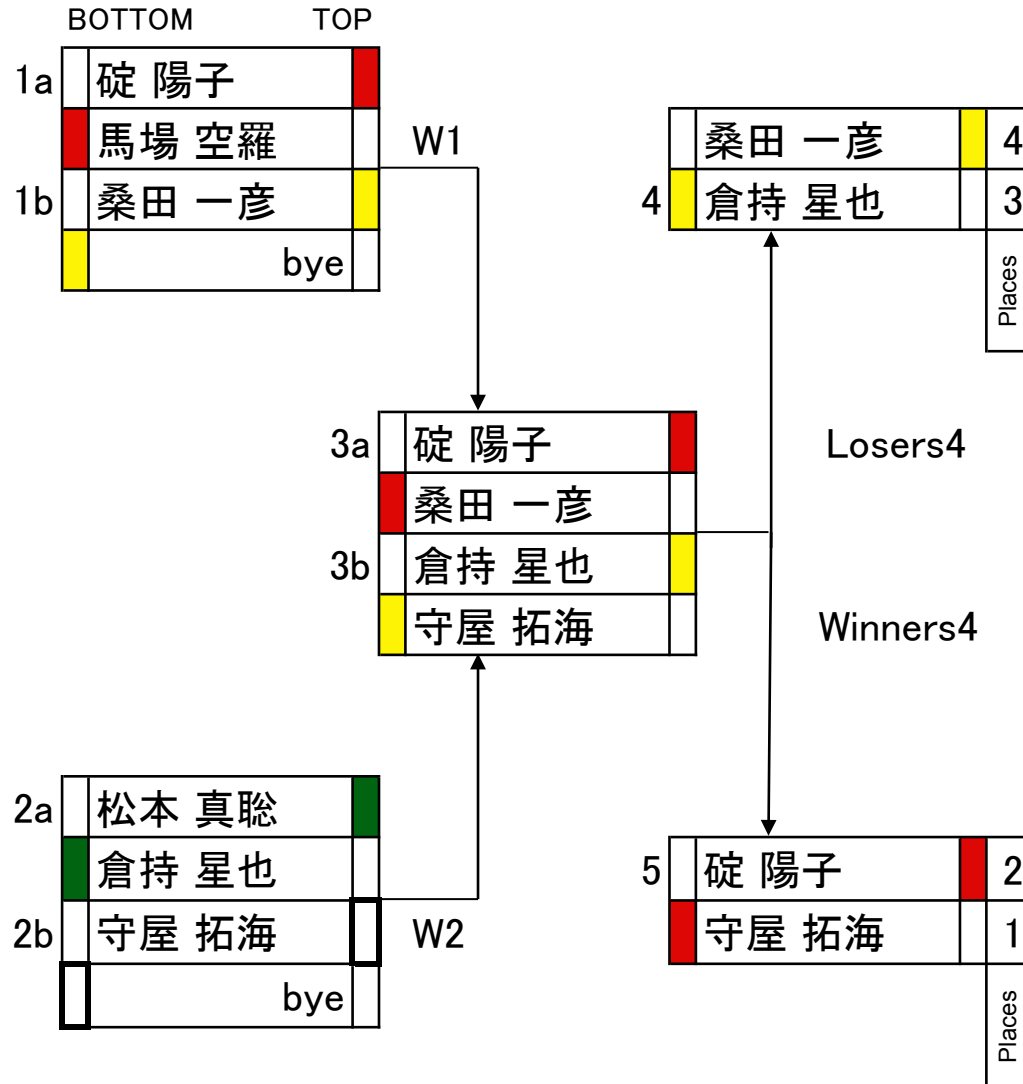

# OPEN A - SINGLE ELIMINATION

Freestyle Elimination Ladder to 16 Competitors

W:Winners L:Losers

# OPEN B - SINGLE ELIMINATION

Freestyle Elimination Ladder to 8 Competitors

W:Winners L:Losers