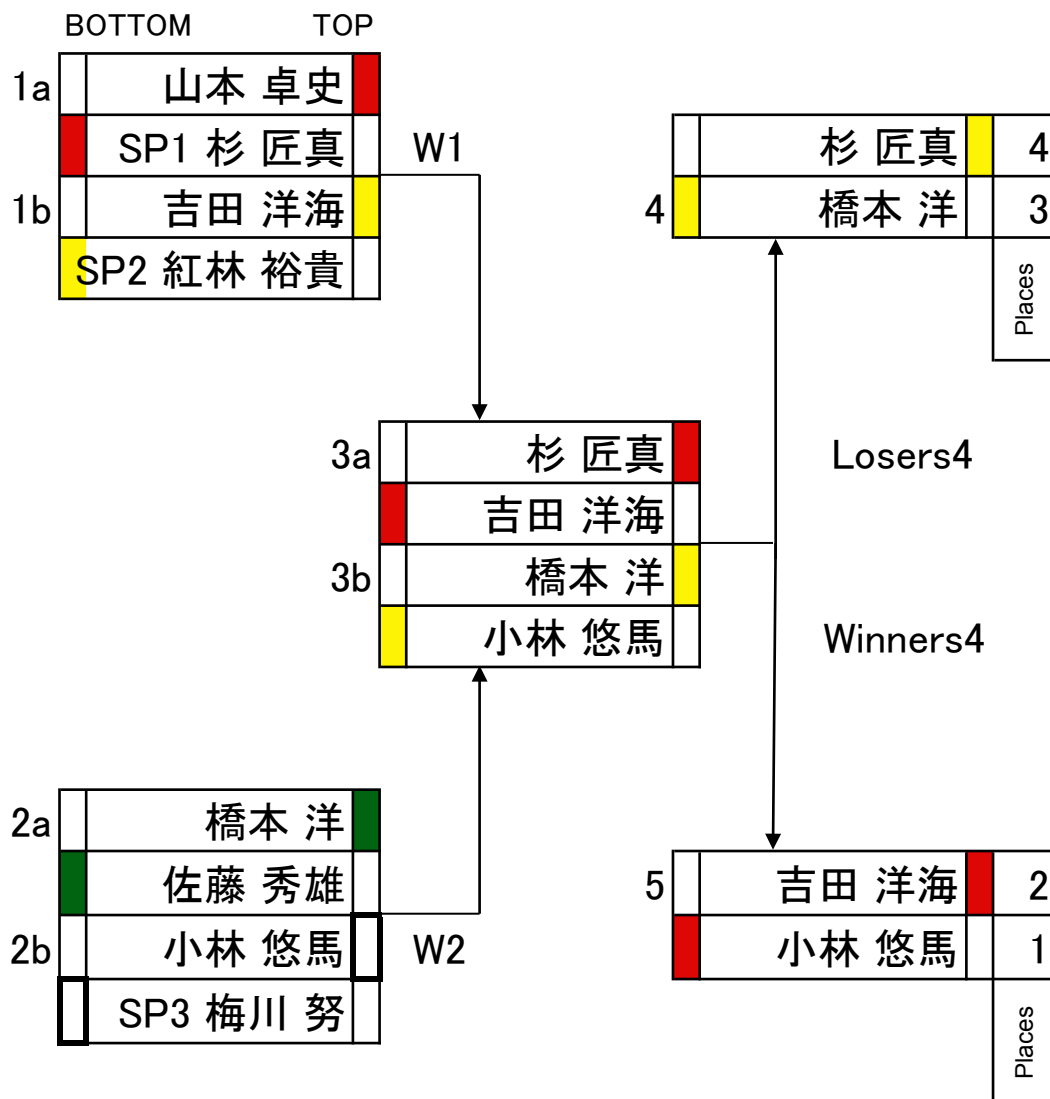

# PRO CLASS - SINGLE ELIMINATION

Freestyle Elimination Ladder to 8 Competitors

W:Winners L:Losers

# PRO CLASS - DOUBLE ELIMINATION

Freestyle Elimination Ladder to 8 Competitors

W:Winners L:Losers

# OPEN A - SINGLE ELIMINATION

Freestyle Elimination Ladder to 16 Competitors

W:Winners L:Losers

# OPEN B - SINGLE ELIMINATION

Freestyle Elimination Ladder to 8 Competitors

W:Winners L:Losers