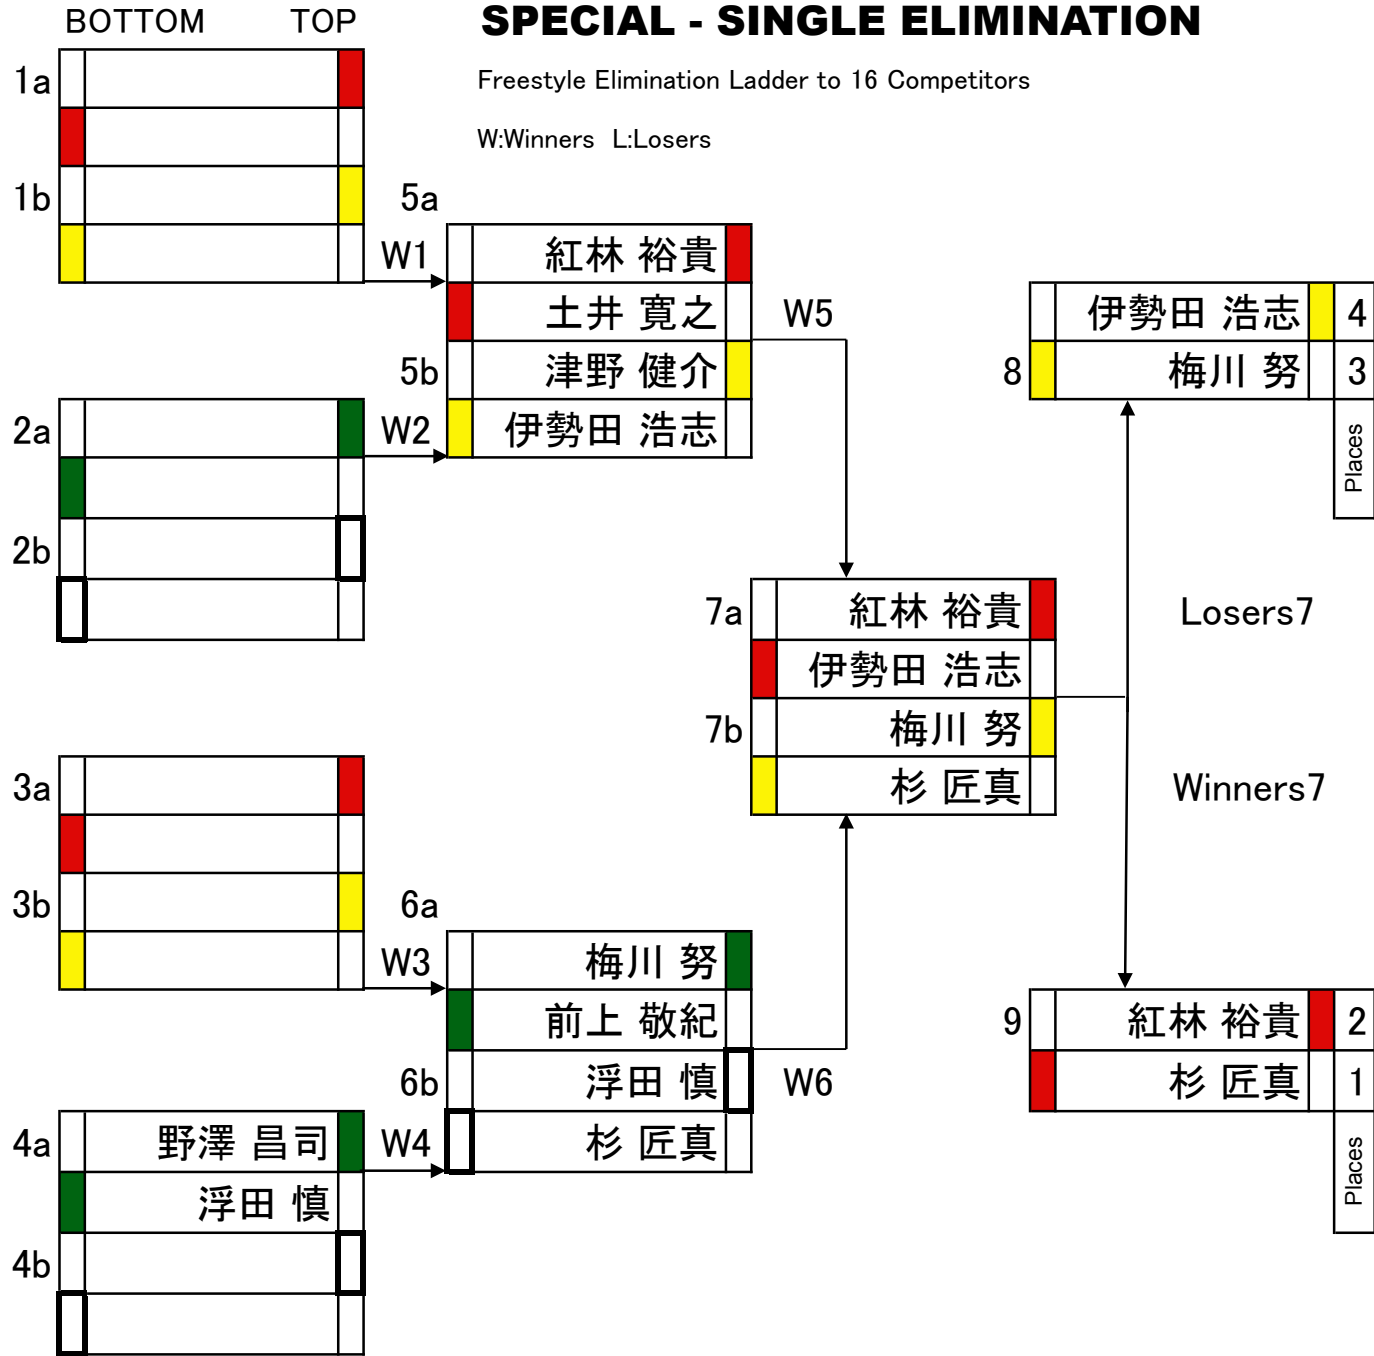

# PRO CLASS - DOUBLE ELIMINATION

Freestyle Elimination Ladder to 8 Competitors

W:Winners L:Losers

# SPECIAL - SINGLE ELIMINATION

Freestyle Elimination Ladder to 16 Competitors

W:Winners L:Losers

# OPEN A - SINGLE ELIMINATION

Freestyle Elimination Ladder to 16 Competitors

W:Winners L:Losers