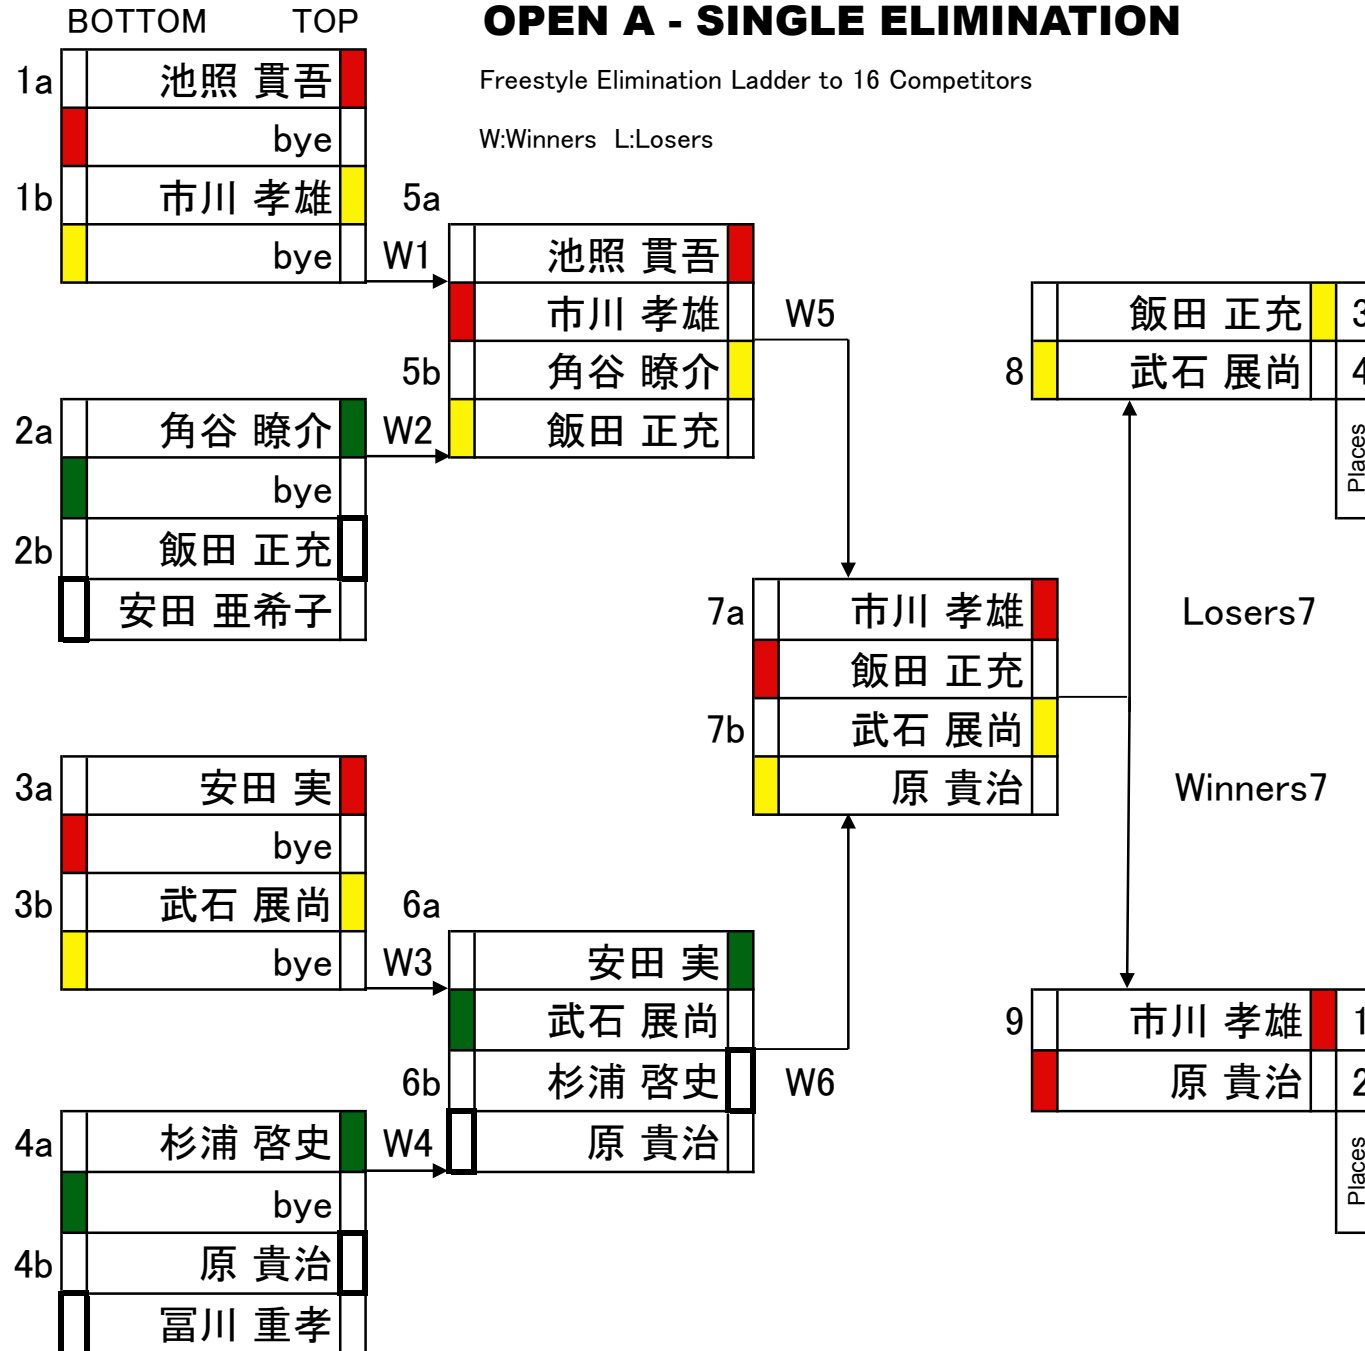

# SPECIAL - SINGLE ELIMINATION

Freestyle Elimination Ladder to 16 Competitors

W:Winners L:Losers

# OPEN A - SINGLE ELIMINATION

Freestyle Elimination Ladder to 16 Competitors

W:Winners L:Losers

# OPEN B - SINGLE ELIMINATION

Freestyle Elimination Ladder to 8 Competitors

W:Winners L:Losers