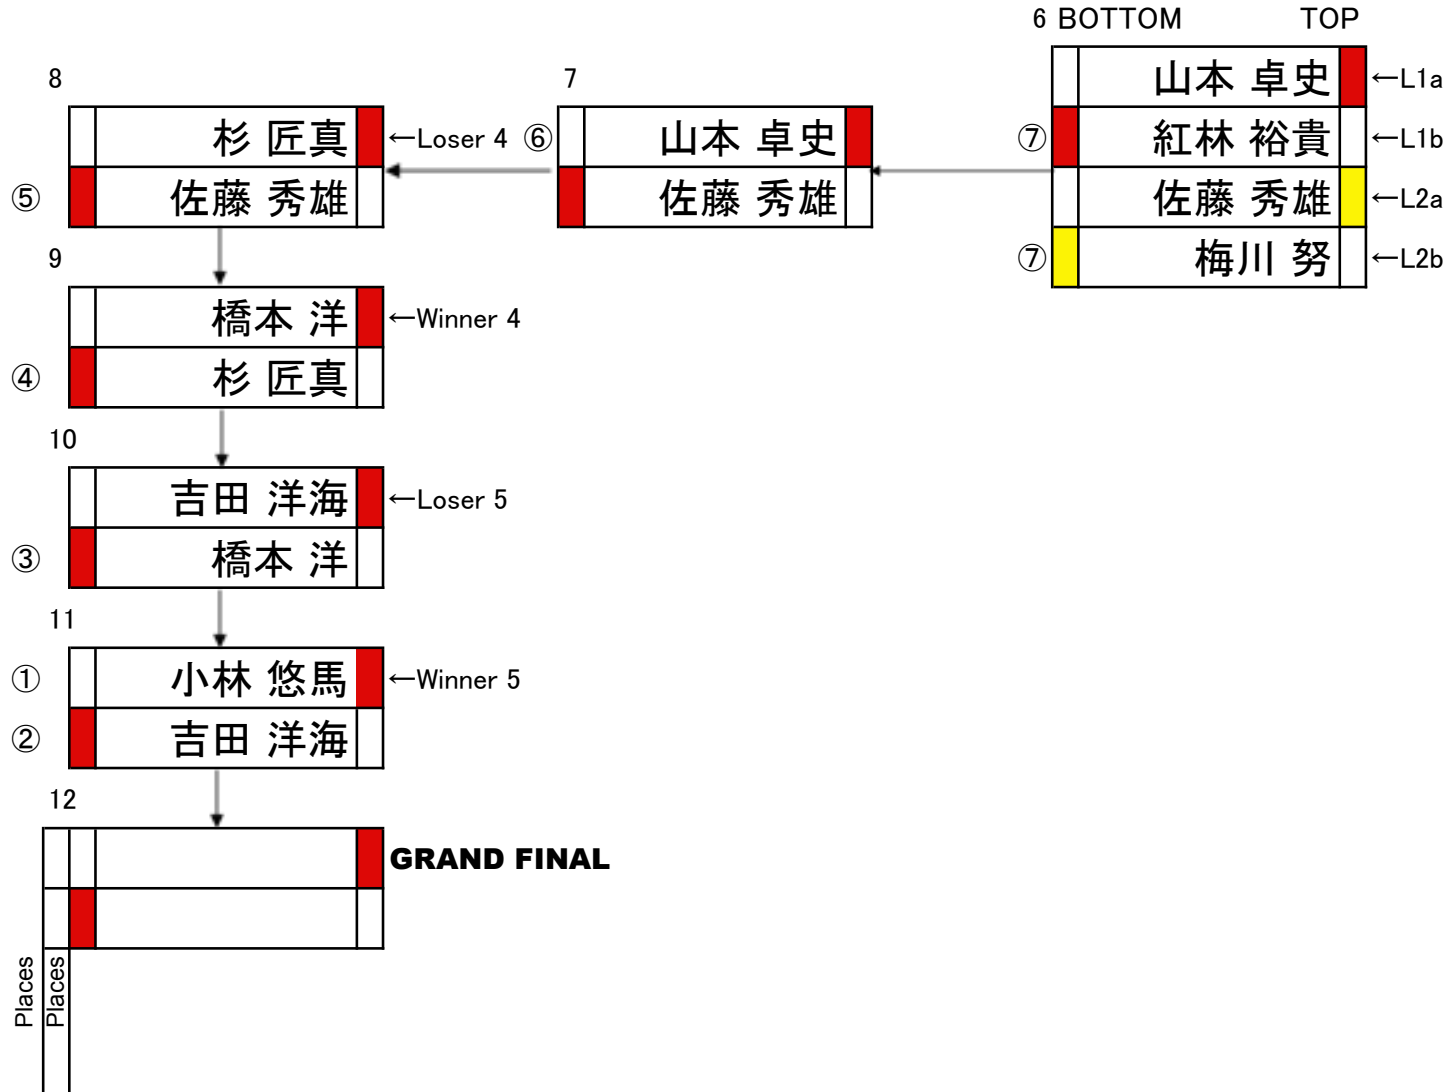

# PRO CLASS - SINGLE ELIMINATION

Freestyle Elimination Ladder to 8 Competitors

W:Winners L:Losers

# PRO CLASS - DOUBLE ELIMINATION

Freestyle Elimination Ladder to 8 Competitors

W:Winners L:Losers

# OPEN A - SINGLE ELIMINATION

Freestyle Elimination Ladder to 16 Competitors

W:Winners L:Losers

# OPEN B - SINGLE ELIMINATION

Freestyle Elimination Ladder to 8 Competitors

W:Winners L:Losers