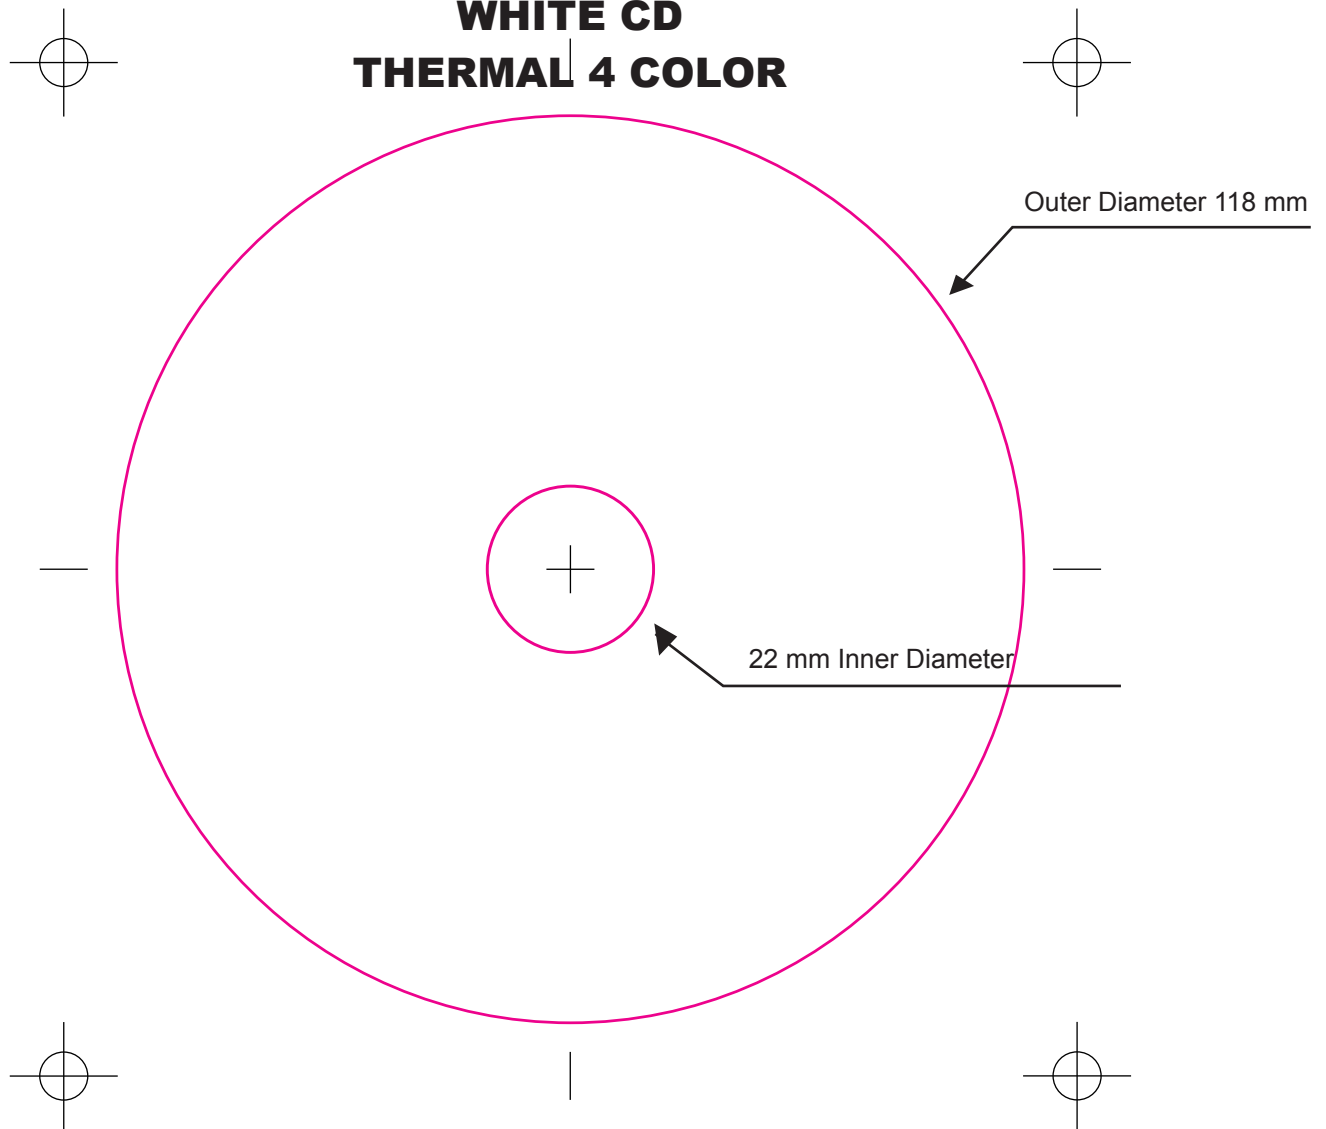

# WHITE CD THERMAL 4 COLOR

**CMYK**

Indicates Die Only  
Do Not Print

\*\*Please allow artwork to extend past boundaries to ensure clean printing edges.\*\*

\*\* Outer Diameter is 118 mm \*\*

\*\* Inner Hole Diameter is 22 mm \*\*