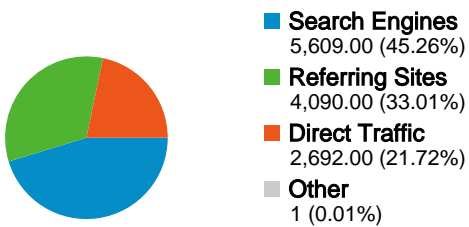

Traffic Sources Overview