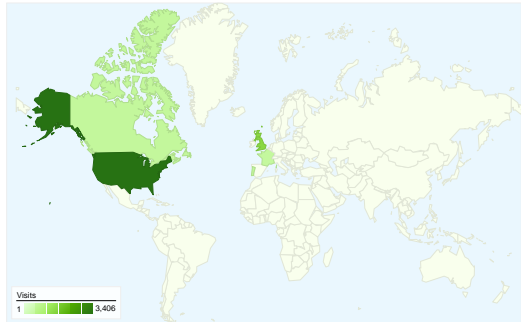

Visitors
7,849

Content Overview

Pages	Pageviews	% Pageviews
/	6,962	13.76%
/profiles/members/	941	1.86%
/groups	623	1.23%
/profiles/message/listInbox	531	1.05%
/profiles/settings/editProfileInfo	386	0.76%

Traffic Sources Overview

Map Overlay

7,849 people visited this site

 **12,392** Visits

 **7,849** Absolute Unique Visitors

 **50,578** Pageviews

 **4.08** Average Pageviews

 **00:03:00** Time on Site

All traffic sources sent a total of 12,392 visits

-  21.72% Direct Traffic
-  33.01% Referring Sites
-  45.26% Search Engines

- Search Engines
5,609.00 (45.26%)
- Referring Sites
4,090.00 (33.01%)
- Direct Traffic
2,692.00 (21.72%)
- Other
1 (0.01%)

12,392 visits came from 138 countries/territories

Site Usage

Visits 12,392 % of Site Total: 100.00%	Pages/Visit 4.08 Site Avg: 4.08 (0.00%)	Avg. Time on Site 00:03:00 Site Avg: 00:03:00 (0.00%)	% New Visits 55.60% Site Avg: 55.54% (0.12%)	Bounce Rate 55.12% Site Avg: 55.12% (0.00%)	
Country/Territory	Visits	Pages/Visit	Avg. Time on Site	% New Visits	Bounce Rate
United States	3,406	3.42	00:02:45	57.84%	57.52%
United Kingdom	1,517	4.28	00:03:38	47.00%	53.39%
Portugal	579	2.69	00:01:41	23.14%	67.18%
Canada	571	4.03	00:02:49	51.49%	61.30%
France	544	4.30	00:04:02	33.27%	57.90%
Germany	486	4.11	00:02:22	57.61%	54.94%
India	450	4.23	00:02:43	82.67%	50.89%
Brazil	370	3.50	00:02:41	59.19%	47.84%
Australia	351	2.93	00:01:45	56.13%	66.38%