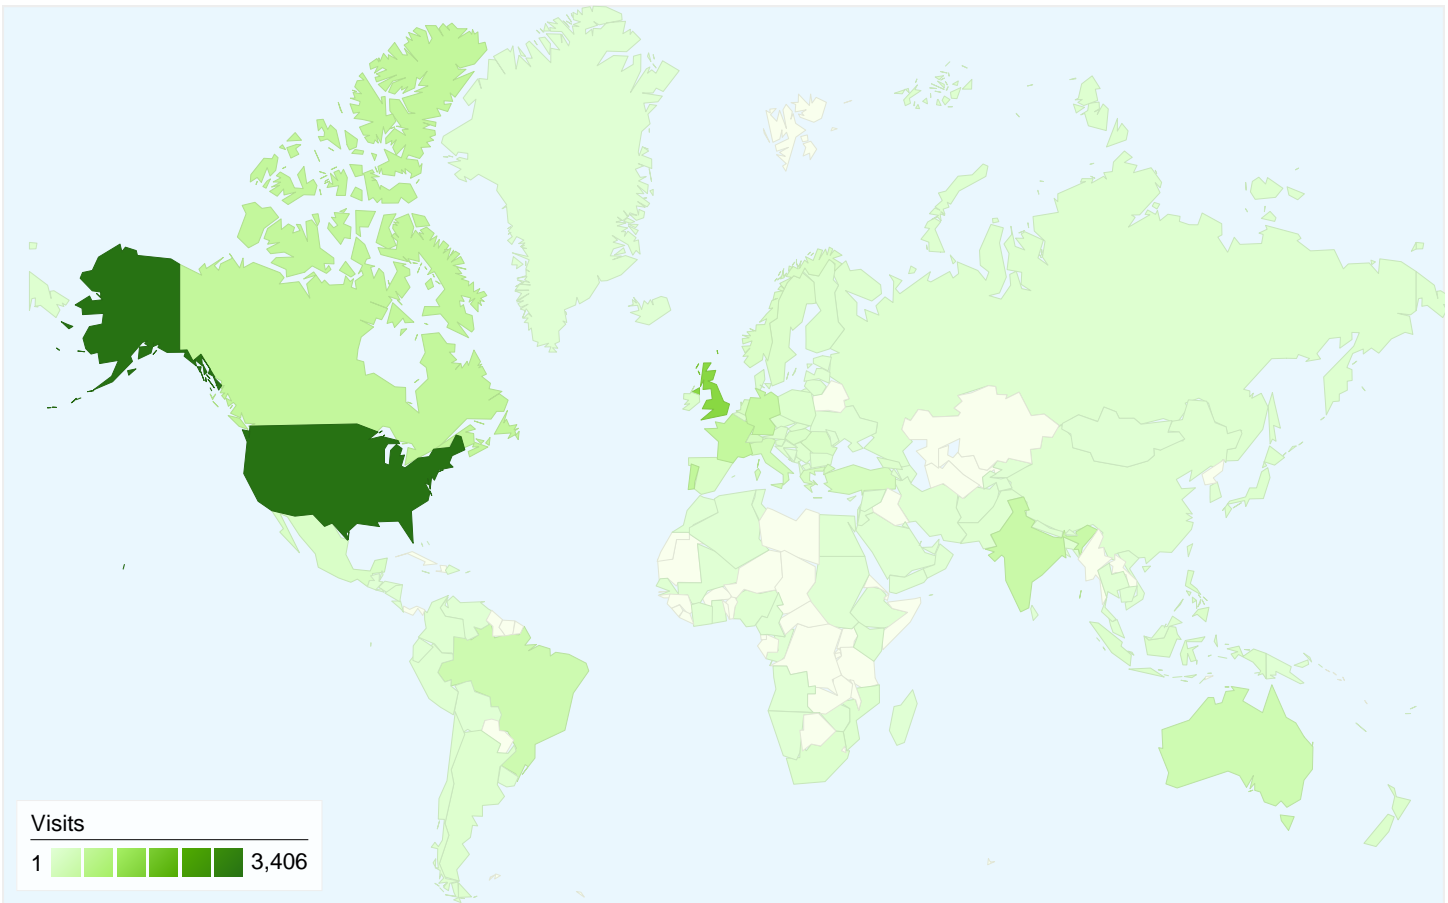

Traffic Sources Overview

Map Overlay

7,849 people visited this site

 **12,392** Visits

 **7,849** Absolute Unique Visitors

 **50,578** Pageviews

 **4.08** Average Pageviews

 **00:03:00** Time on Site

All traffic sources sent a total of 12,392 visits

-  21.72% Direct Traffic
-  33.01% Referring Sites
-  45.26% Search Engines

- Search Engines
5,609.00 (45.26%)
- Referring Sites
4,090.00 (33.01%)
- Direct Traffic
2,692.00 (21.72%)
- Other
1 (0.01%)

Pages on this site were viewed a total of 50,578 times

50,578 Pageviews

36,446 Unique Views

55.12% Bounce Rate

Top Content

Pages	Pageviews	% Pageviews
/	6,962	13.76%
/profiles/members/	941	1.86%
/groups	623	1.23%
/profiles/message/listInbox	531	1.05%
/profiles/settings/editProfileInfo	386	0.76%

12,392 visits came from 138 countries/territories

Site Usage

Visits 12,392 % of Site Total: 100.00%	Pages/Visit 4.08 Site Avg: 4.08 (0.00%)	Avg. Time on Site 00:03:00 Site Avg: 00:03:00 (0.00%)	% New Visits 55.60% Site Avg: 55.54% (0.12%)	Bounce Rate 55.12% Site Avg: 55.12% (0.00%)	
Country/Territory	Visits	Pages/Visit	Avg. Time on Site	% New Visits	Bounce Rate
United States	3,406	3.42	00:02:45	57.84%	57.52%
United Kingdom	1,517	4.28	00:03:38	47.00%	53.39%
Portugal	579	2.69	00:01:41	23.14%	67.18%
Canada	571	4.03	00:02:49	51.49%	61.30%
France	544	4.30	00:04:02	33.27%	57.90%
Germany	486	4.11	00:02:22	57.61%	54.94%
India	450	4.23	00:02:43	82.67%	50.89%
Brazil	370	3.50	00:02:41	59.19%	47.84%
Australia	351	2.93	00:01:45	56.13%	66.38%