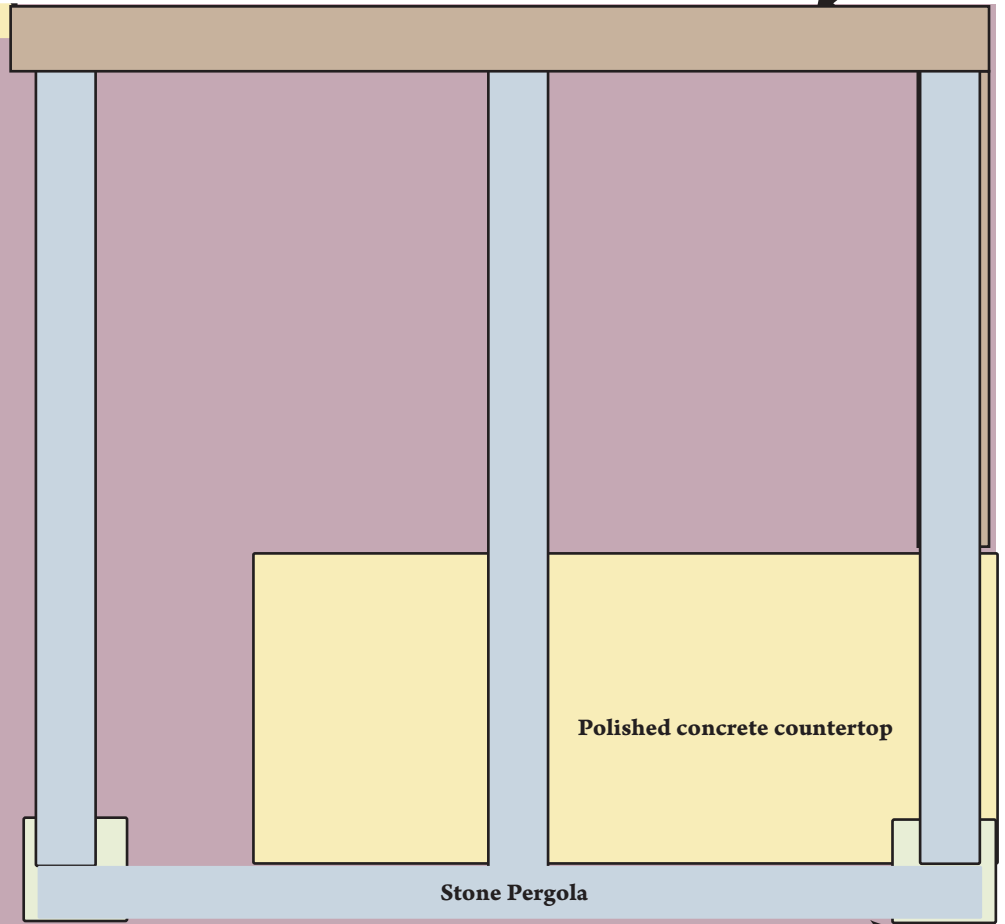

4 inch ICF wall with smooth surface for Hanging Artwork

Fire and Ice water feature with firepit

8 inch ICF wall with Stone Face

Polished concrete countertop

Stone Pergola

Stone Columns

Everything Concrete

10 ft X 15 ft booth with Polished and Stamped floor that Includes radiant heat system