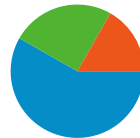

41,328 Pageviews

3.41 Average Pageviews

00:02:35 Time on Site

60.69% Bounce Rate

53.49% New Visits

Technical Profile

Browser	Visits	% visits	Connection Speed	Visits	% visits
Firefox	4,758	39.26%	DSL	3,585	29.58%
Internet Explorer	3,370	27.81%	Unknown	3,437	28.36%
Safari	2,366	19.52%	Cable	2,857	23.58%
Chrome	1,438	11.87%	T1	2,087	17.22%
Opera	111	0.92%	Dialup	130	1.07%

All traffic sources sent a total of 12,118 visits

-  **16.71%** Direct Traffic
-  **25.04%** Referring Sites
-  **58.24%** Search Engines

- **Search Engines**
7,058.00 (58.24%)
- **Referring Sites**
3,034.00 (25.04%)
- **Direct Traffic**
2,025.00 (16.71%)
- **Other**
1 (0.01%)