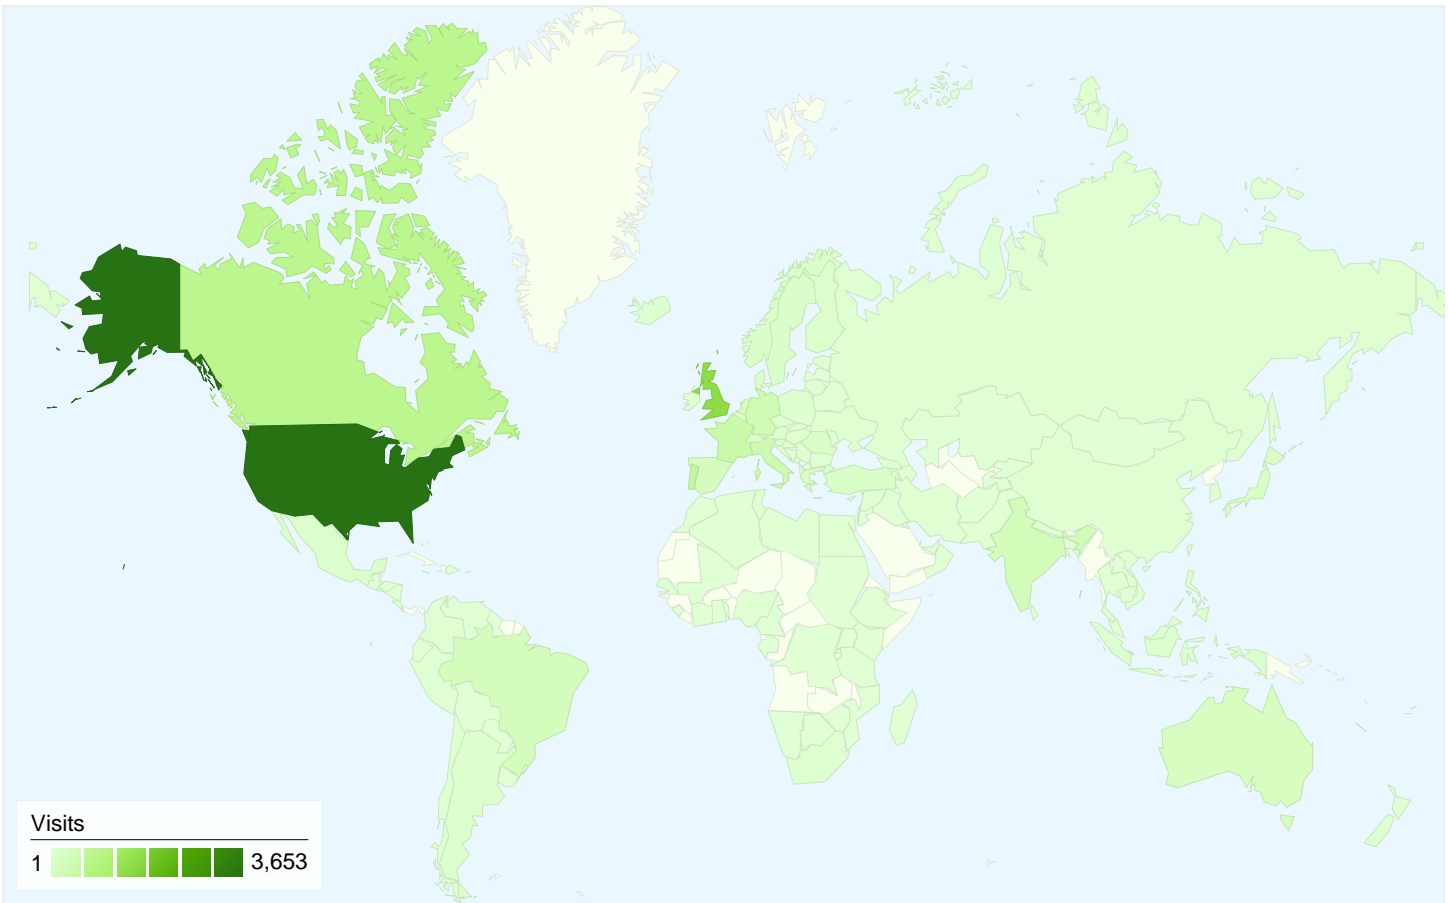

- **Search Engines**
7,058.00 (58.24%)
- **Referring Sites**
3,034.00 (25.04%)
- **Direct Traffic**
2,025.00 (16.71%)
- **Other**
1 (0.01%)

Map Overlay

7,305 people visited this site

12,118 Visits

7,305 Absolute Unique Visitors

All traffic sources sent a total of 12,118 visits

-  **16.71%** Direct Traffic
-  **25.04%** Referring Sites
-  **58.24%** Search Engines

- **Search Engines**
7,058.00 (58.24%)
- **Referring Sites**
3,034.00 (25.04%)
- **Direct Traffic**
2,025.00 (16.71%)
- **Other**
1 (0.01%)

Keywords	Visits	% visits
open anthropology cooperative	399	5.65%
goncalo mota	188	2.66%
jacob lee open anthropology	137	1.94%
anthropology cooperative	127	1.80%
open anthropology collective	123	1.74%

Pages on this site were viewed a total of 41,328 times

12,118 visits came from 150 countries/territories

Site Usage						
Visits	Pages/Visit	Avg. Time on Site	% New Visits	Bounce Rate		
12,118 % of Site Total: 100.00%	3.41 Site Avg: 3.41 (0.00%)	00:02:35 Site Avg: 00:02:35 (0.00%)	59.36% Site Avg: 53.49% (10.97%)	60.69% Site Avg: 60.69% (0.00%)		
Country/Territory	Visits	Pages/Visit	Avg. Time on Site	% New Visits	Bounce Rate	
United States	3,653	2.97	00:02:37	60.55%	61.87%	
United Kingdom	1,562	3.58	00:02:58	50.51%	61.01%	
Canada	759	3.34	00:02:01	55.73%	64.69%	
Portugal	575	2.67	00:01:32	32.52%	72.00%	
France	473	3.71	00:05:10	33.62%	45.88%	
Italy	399	4.04	00:01:55	68.42%	54.14%	
Germany	372	3.97	00:02:03	61.83%	61.29%	
India	274	2.69	00:02:20	78.83%	67.88%	
Brazil	257	2.96	00:01:25	73.15%	59.14%	