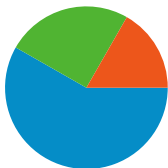

Traffic Sources Overview