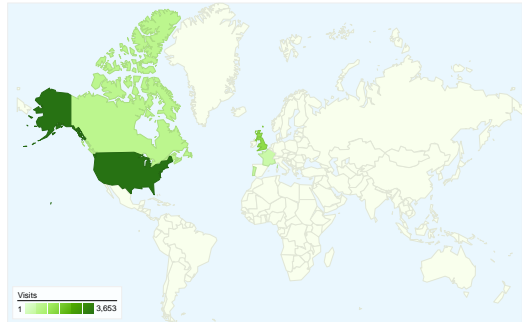

Visitors
7,305

Content Overview

Pages	Pageviews	% Pageviews
/	5,695	13.78%
/profiles/members/	820	1.98%
/groups	513	1.24%
/page/about-the-oac	336	0.81%
/profiles/message/listInbox	327	0.79%

Traffic Sources Overview

- **Search Engines**
7,058.00 (58.24%)
- **Referring Sites**
3,034.00 (25.04%)
- **Direct Traffic**
2,025.00 (16.71%)
- **Other**
1 (0.01%)

Map Overlay

7,305 people visited this site

12,118 Visits

7,305 Absolute Unique Visitors

All traffic sources sent a total of 12,118 visits

-  **16.71%** Direct Traffic
-  **25.04%** Referring Sites
-  **58.24%** Search Engines

- **Search Engines**
7,058.00 (58.24%)
- **Referring Sites**
3,034.00 (25.04%)
- **Direct Traffic**
2,025.00 (16.71%)
- **Other**
1 (0.01%)

12,118 visits came from 150 countries/territories

Site Usage						
Visits	Pages/Visit	Avg. Time on Site	% New Visits	Bounce Rate		
12,118 % of Site Total: 100.00%	3.41 Site Avg: 3.41 (0.00%)	00:02:35 Site Avg: 00:02:35 (0.00%)	59.36% Site Avg: 53.49% (10.97%)	60.69% Site Avg: 60.69% (0.00%)		
Country/Territory	Visits	Pages/Visit	Avg. Time on Site	% New Visits	Bounce Rate	
United States	3,653	2.97	00:02:37	60.55%	61.87%	
United Kingdom	1,562	3.58	00:02:58	50.51%	61.01%	
Canada	759	3.34	00:02:01	55.73%	64.69%	
Portugal	575	2.67	00:01:32	32.52%	72.00%	
France	473	3.71	00:05:10	33.62%	45.88%	
Italy	399	4.04	00:01:55	68.42%	54.14%	
Germany	372	3.97	00:02:03	61.83%	61.29%	
India	274	2.69	00:02:20	78.83%	67.88%	
Brazil	257	2.96	00:01:25	73.15%	59.14%	