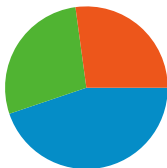

Traffic Sources Overview