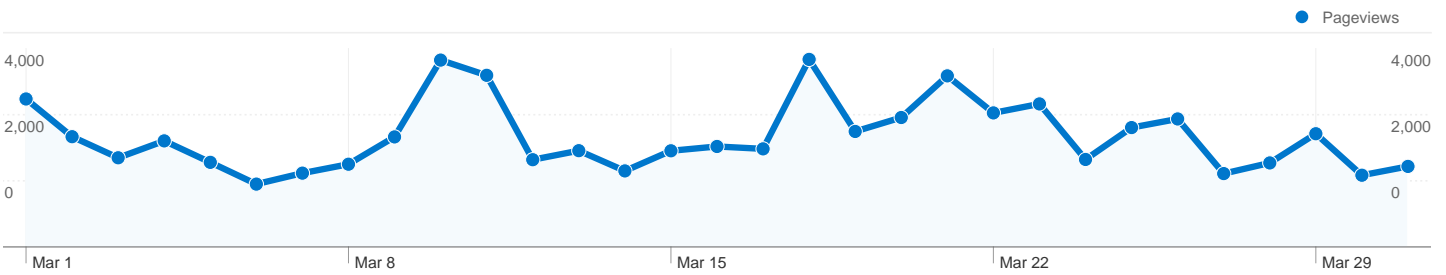

Pages on this site were viewed a total of 68,933 times

68,933 Pageviews

50,564 Unique Views

51.93% Bounce Rate

Top Content

Pages	Pageviews	% Pageviews
/	9,567	13.88%
/profiles/members/	1,470	2.13%
/events/cfp-and-cff-the-visual	1,398	2.03%
/groups	1,170	1.70%
/profiles/message/listInbox	727	1.05%