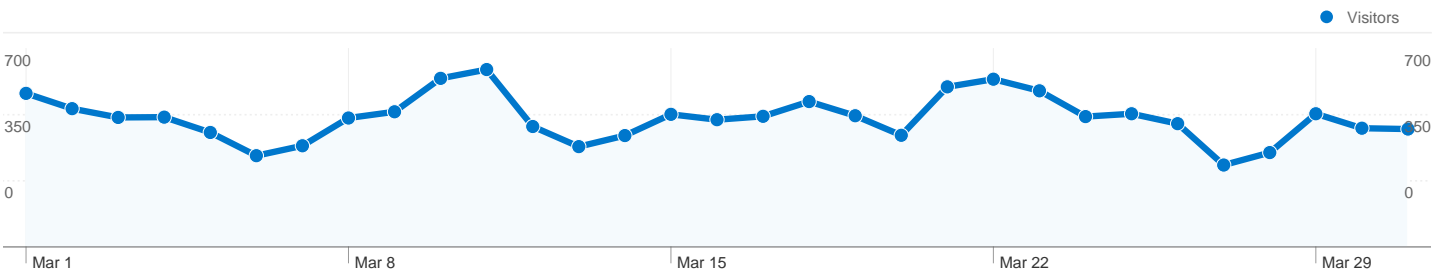

11,501 people visited this site

16,997 Visits

11,501 Absolute Unique Visitors

68,933 Pageviews

4.06 Average Pageviews

00:02:54 Time on Site

51.93% Bounce Rate

60.55% New Visits

Technical Profile

Browser	Visits	% visits	Connection Speed	Visits	% visits
Firefox	6,949	40.88%	DSL	5,183	30.49%
Internet Explorer	5,372	31.61%	Unknown	4,362	25.66%
Safari	2,690	15.83%	Cable	4,101	24.13%
Chrome	1,371	8.07%	T1	3,044	17.91%
Opera	473	2.78%	Dialup	269	1.58%