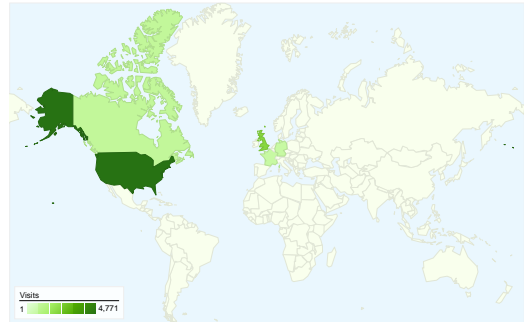

**Visitors**  
**11,501**

**Content Overview**

Pages	Pageviews	% Pageviews
/	9,567	13.88%
/profiles/members/	1,470	2.13%
/events/cfp-and-cff-the-visual	1,398	2.03%
/groups	1,170	1.70%
/profiles/message/listInbox	727	1.05%

**Traffic Sources Overview**

- **Search Engines**  
7,616.00 (44.81%)
- **Referring Sites**  
4,766.00 (28.04%)
- **Direct Traffic**  
4,615.00 (27.15%)

**Map Overlay**

**11,501 people visited this site**

## Top Traffic Sources

Sources	Visits	% visits
google (organic)	7,368	43.35%
(direct) ((none))	4,615	27.15%
images.google.com (referral)	1,016	5.98%
facebook.com (referral)	314	1.85%
images.google.co.uk (referral)	216	1.27%

Site Usage						
Visits	Pages/Visit	Avg. Time on Site	% New Visits	Bounce Rate		
<b>16,997</b> % of Site Total: 100.00%	<b>4.06</b> Site Avg: 4.06 (0.00%)	<b>00:02:54</b> Site Avg: 00:02:54 (0.00%)	<b>60.72%</b> Site Avg: 60.55% (0.27%)	<b>51.93%</b> Site Avg: 51.93% (0.00%)		
Country/Territory	Visits	Pages/Visit	Avg. Time on Site	% New Visits	Bounce Rate	
United States	<b>4,771</b>	3.39	00:02:17	67.95%	55.27%	
United Kingdom	<b>2,162</b>	4.03	00:03:33	54.30%	49.54%	
Canada	<b>830</b>	4.36	00:02:44	65.18%	51.33%	
Germany	<b>694</b>	3.76	00:02:00	59.37%	57.06%	
France	<b>693</b>	3.94	00:04:08	35.64%	49.64%	
Brazil	<b>522</b>	5.75	00:03:55	47.51%	35.82%	
Portugal	<b>457</b>	6.27	00:04:46	51.42%	34.57%	
India	<b>408</b>	5.09	00:04:17	76.47%	49.26%	
Italy	<b>407</b>	3.53	00:01:43	74.20%	43.24%	