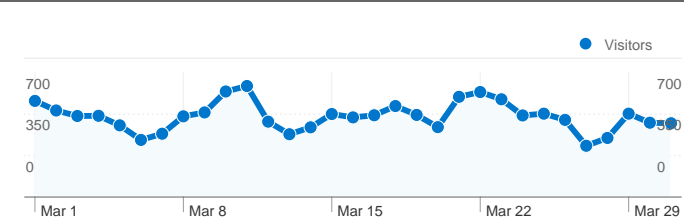

**Site Usage**

**16,997** Visits

**51.93%** Bounce Rate

**68,933** Pageviews

**00:02:54** Avg. Time on Site

**4.06** Pages/Visit

**60.55%** % New Visits

**Visitors Overview**

**Visitors**  
**11,501**

**Content Overview**

Pages	Pageviews	% Pageviews
/	9,567	13.88%
/profiles/members/	1,470	2.13%
/events/cfp-and-cff-the-visual	1,398	2.03%
/groups	1,170	1.70%
/profiles/message/listInbox	727	1.05%

**16,997** Visits

**11,501** Absolute Unique Visitors

**68,933** Pageviews

**4.06** Average Pageviews

**00:02:54** Time on Site

**51.93%** Bounce Rate

**60.55%** New Visits

**Technical Profile**

Site Usage						
Visits	Pages/Visit	Avg. Time on Site	% New Visits	Bounce Rate		
<b>16,997</b> % of Site Total: 100.00%	<b>4.06</b> Site Avg: 4.06 (0.00%)	<b>00:02:54</b> Site Avg: 00:02:54 (0.00%)	<b>60.72%</b> Site Avg: 60.55% (0.27%)	<b>51.93%</b> Site Avg: 51.93% (0.00%)		
Country/Territory	Visits	Pages/Visit	Avg. Time on Site	% New Visits	Bounce Rate	
United States	<b>4,771</b>	3.39	00:02:17	67.95%	55.27%	
United Kingdom	<b>2,162</b>	4.03	00:03:33	54.30%	49.54%	
Canada	<b>830</b>	4.36	00:02:44	65.18%	51.33%	
Germany	<b>694</b>	3.76	00:02:00	59.37%	57.06%	
France	<b>693</b>	3.94	00:04:08	35.64%	49.64%	
Brazil	<b>522</b>	5.75	00:03:55	47.51%	35.82%	
Portugal	<b>457</b>	6.27	00:04:46	51.42%	34.57%	
India	<b>408</b>	5.09	00:04:17	76.47%	49.26%	
Italy	<b>407</b>	3.53	00:01:43	74.20%	43.24%	