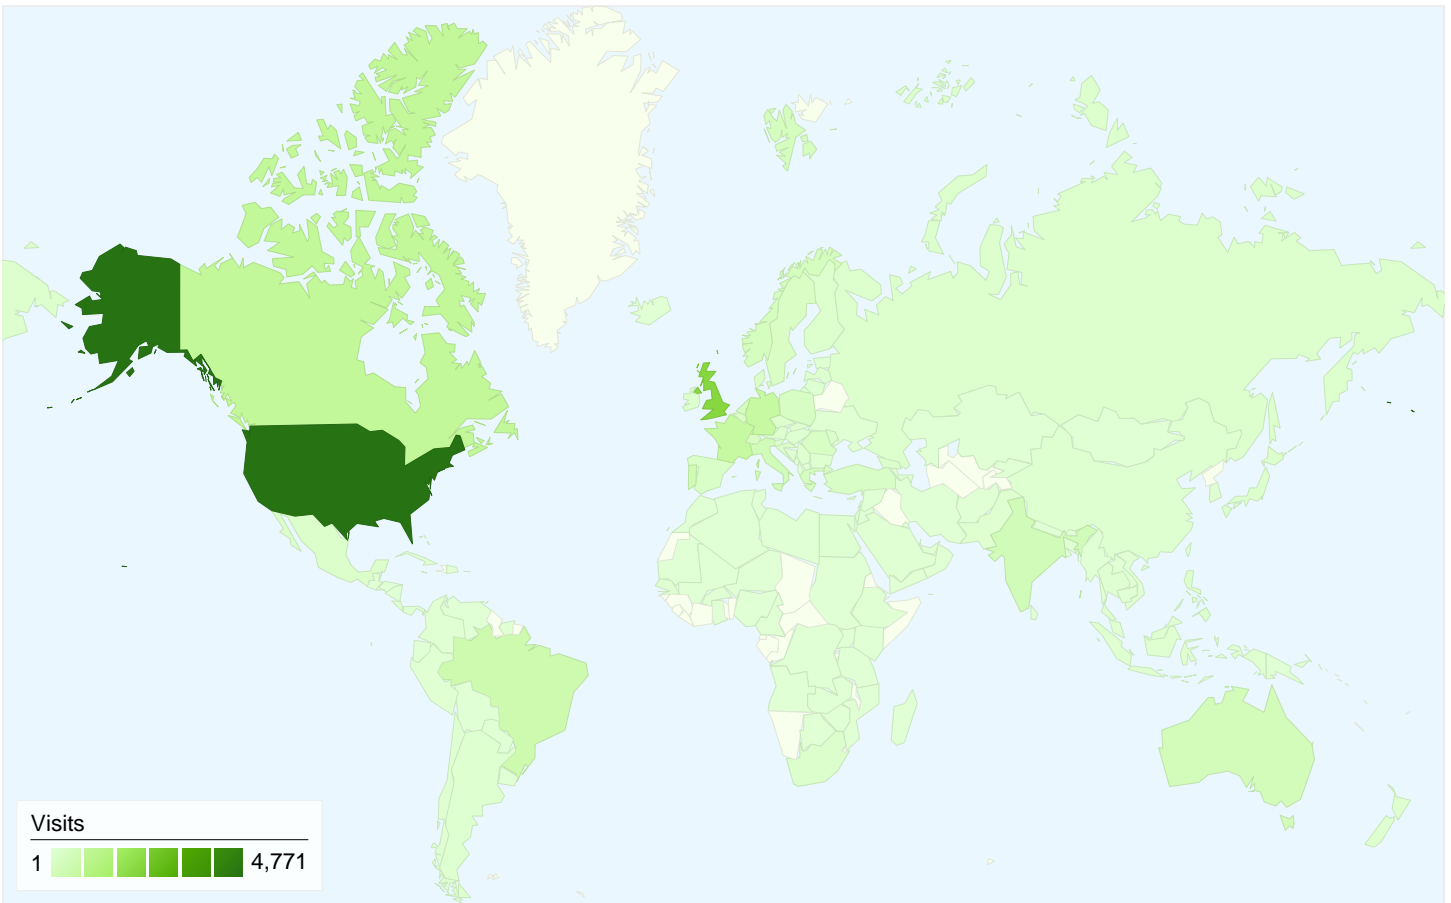

16,997 visits came from 153 countries/territories

Site Usage						
Visits	Pages/Visit	Avg. Time on Site	% New Visits	Bounce Rate		
16,997 % of Site Total: 100.00%	4.06 Site Avg: 4.06 (0.00%)	00:02:54 Site Avg: 00:02:54 (0.00%)	60.72% Site Avg: 60.55% (0.27%)	51.93% Site Avg: 51.93% (0.00%)		
Country/Territory	Visits	Pages/Visit	Avg. Time on Site	% New Visits	Bounce Rate	
United States	4,771	3.39	00:02:17	67.95%	55.27%	
United Kingdom	2,162	4.03	00:03:33	54.30%	49.54%	
Canada	830	4.36	00:02:44	65.18%	51.33%	
Germany	694	3.76	00:02:00	59.37%	57.06%	
France	693	3.94	00:04:08	35.64%	49.64%	
Brazil	522	5.75	00:03:55	47.51%	35.82%	
Portugal	457	6.27	00:04:46	51.42%	34.57%	
India	408	5.09	00:04:17	76.47%	49.26%	
Italy	407	3.53	00:01:43	74.20%	43.24%