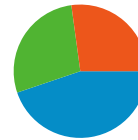

- **Search Engines**
  7,616.00 (44.81%)
- **Referring Sites**
  4,766.00 (28.04%)
- **Direct Traffic**
  4,615.00 (27.15%)

Top Traffic Sources

Sources	Visits	% visits
google (organic)	7,368	43.35%
(direct) ((none))	4,615	27.15%
images.google.com (referral)	1,016	5.98%
facebook.com (referral)	314	1.85%
images.google.co.uk (referral)	216	1.27%

Keywords	Visits	% visits
open anthropology cooperative	389	5.11%
jean-francois veran	130	1.71%
sian lazar	130	1.71%
judith beyer	90	1.18%
huon wardle haiti	86	1.13%