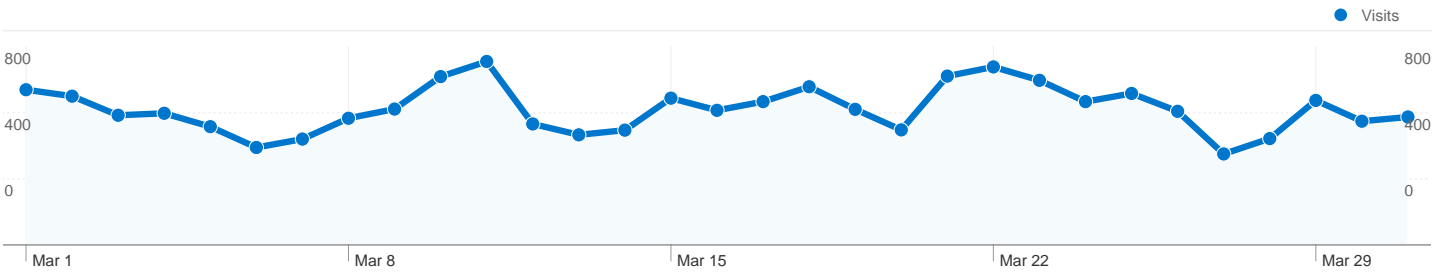

All traffic sources sent a total of 16,997 visits

- **27.15%** Direct Traffic
- **28.04%** Referring Sites
- **44.81%** Search Engines

- **Search Engines**
  7,616.00 (44.81%)
- **Referring Sites**
  4,766.00 (28.04%)
- **Direct Traffic**
  4,615.00 (27.15%)

Top Traffic Sources

Sources	Visits	% visits
google (organic)	7,368	43.35%
(direct) ((none))	4,615	27.15%
images.google.com (referral)	1,016	5.98%
facebook.com (referral)	314	1.85%
images.google.co.uk (referral)	216	1.27%

Keywords	Visits	% visits
open anthropology cooperative	389	5.11%
jean-francois veran	130	1.71%
sian lazar	130	1.71%
judith beyer	90	1.18%
huon wardle haiti	86	1.13%