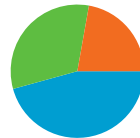

- **Search Engines**
  6,864.00 (45.72%)
- **Direct Traffic**
  4,815.00 (32.07%)
- **Referring Sites**
  3,333.00 (22.20%)

Top Traffic Sources

Sources	Visits	% visits
google (organic)	6,705	44.66%
(direct) ((none))	4,815	32.07%
images.google.com (referral)	316	2.10%
mail.google.com (referral)	275	1.83%
openanthcoop.net (referral)	273	1.82%

Keywords	Visits	% visits
open anthropology cooperative	583	8.49%
nurhak polat	169	2.46%
north nave aisle	81	1.18%
university of georgia	60	0.87%
achirri	55	0.80%