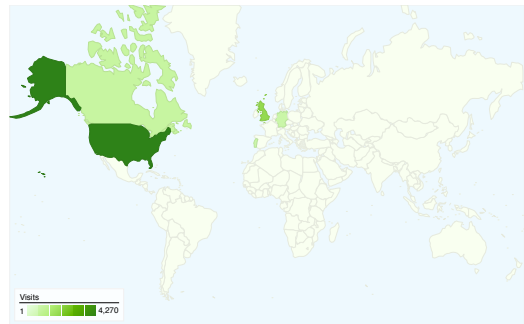

Map Overlay world

Traffic Sources Overview

- **Search Engines**
  6,864.00 (45.72%)
- **Direct Traffic**
  4,815.00 (32.07%)
- **Referring Sites**
  3,333.00 (22.20%)

Content Overview

Pages	Pageviews	% Pageviews
/	12,625	18.93%
/profiles/members/	1,501	2.25%
/groups	1,131	1.70%
/profiles/message/listInbox	613	0.92%
/page/about-the-oac	404	0.61%