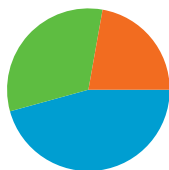

Traffic Sources Overview

- **Search Engines**
  6,864.00 (45.72%)
- **Direct Traffic**
  4,815.00 (32.07%)
- **Referring Sites**
  3,333.00 (22.20%)

Content Overview

Pages	Pageviews	% Pageviews
/	12,625	18.93%
/profiles/members/	1,501	2.25%
/groups	1,131	1.70%
/profiles/message/listInbox	613	0.92%
/page/about-the-oac	404	0.61%