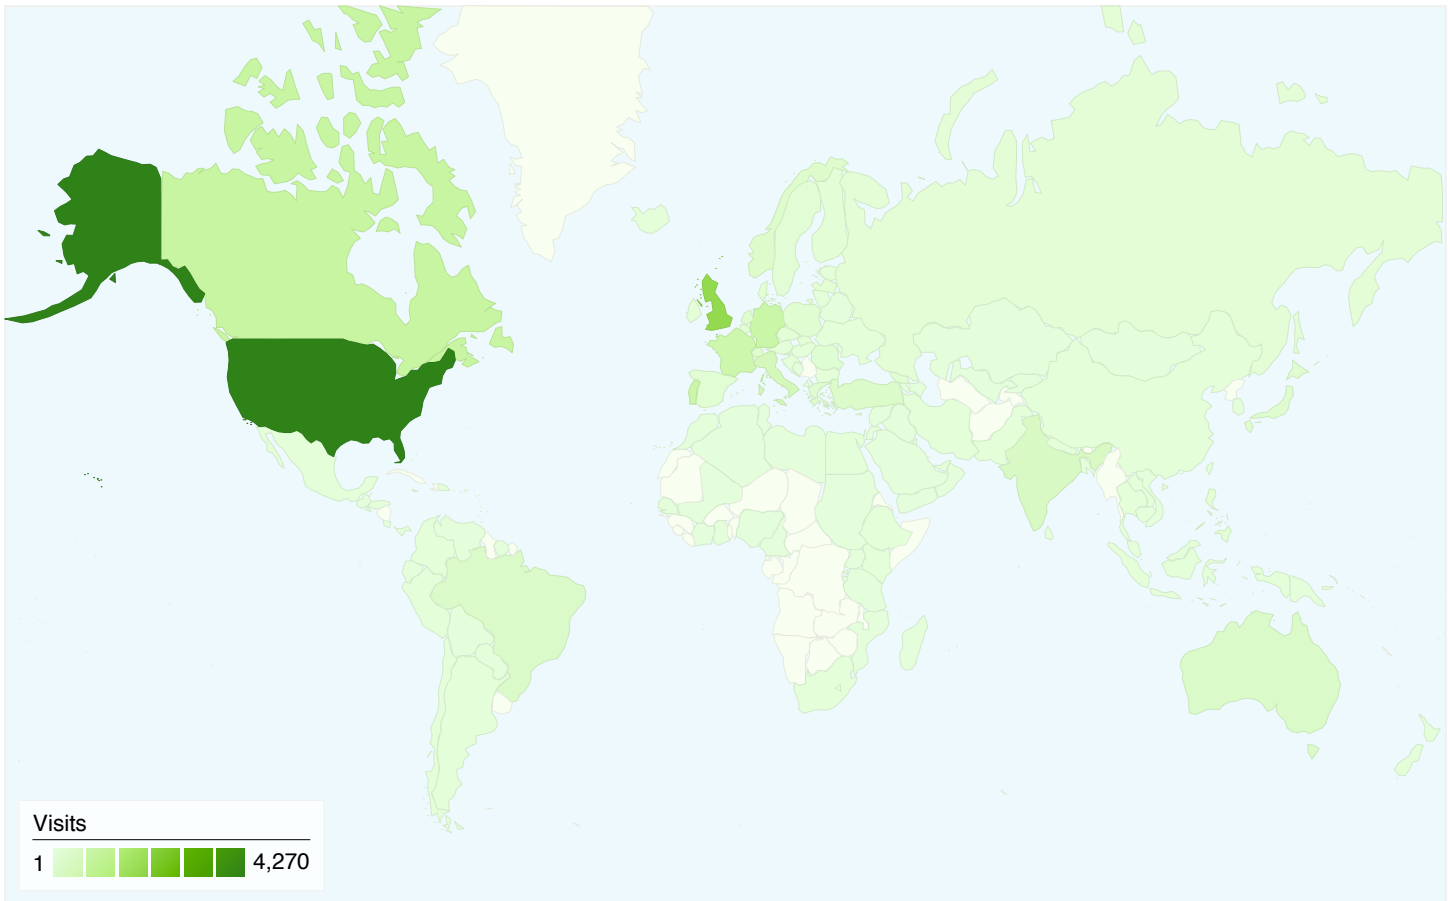

8,791 people visited this site

15,012 Visits

8,791 Absolute Unique Visitors

66,697 Pageviews

4.44 Average Pageviews

00:03:58 Time on Site

52.66% Bounce Rate

52.23% New Visits

All traffic sources sent a total of 15,012 visits

-  **32.07%** Direct Traffic
-  **22.20%** Referring Sites
-  **45.72%** Search Engines

- **Search Engines**
6,864.00 (45.72%)
- **Direct Traffic**
4,815.00 (32.07%)
- **Referring Sites**
3,333.00 (22.20%)

Top Traffic Sources

Sources	Visits	% visits
google (organic)	6,705	44.66%
(direct) ((none))	4,815	32.07%
images.google.com (referral)	316	2.10%
mail.google.com (referral)	275	1.83%
openanthcoop.net (referral)	273	1.82%

Keywords	Visits	% visits
open anthropology cooperative	583	8.49%
nurhak polat	169	2.46%
north nave aisle	81	1.18%
university of georgia	60	0.87%
achirri	55	0.80%

15,012 visits came from 136 countries/territories