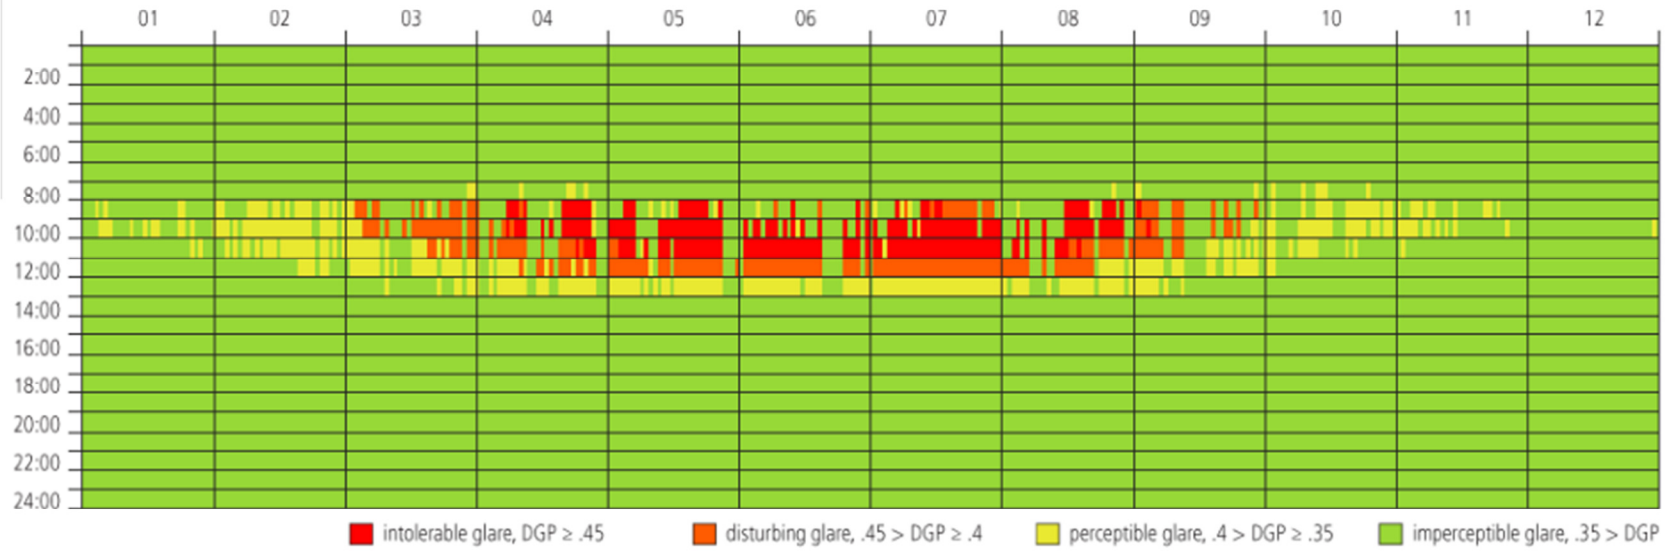

Annual Glare Simulation (eDGPs) Report

Visual Comfort Without Occupant Adaptation

Hourly values are shown for each view and shading state.

Base Shading State

View Name Perspective interior

DGP file: 2N_V1_P1_I.dgp