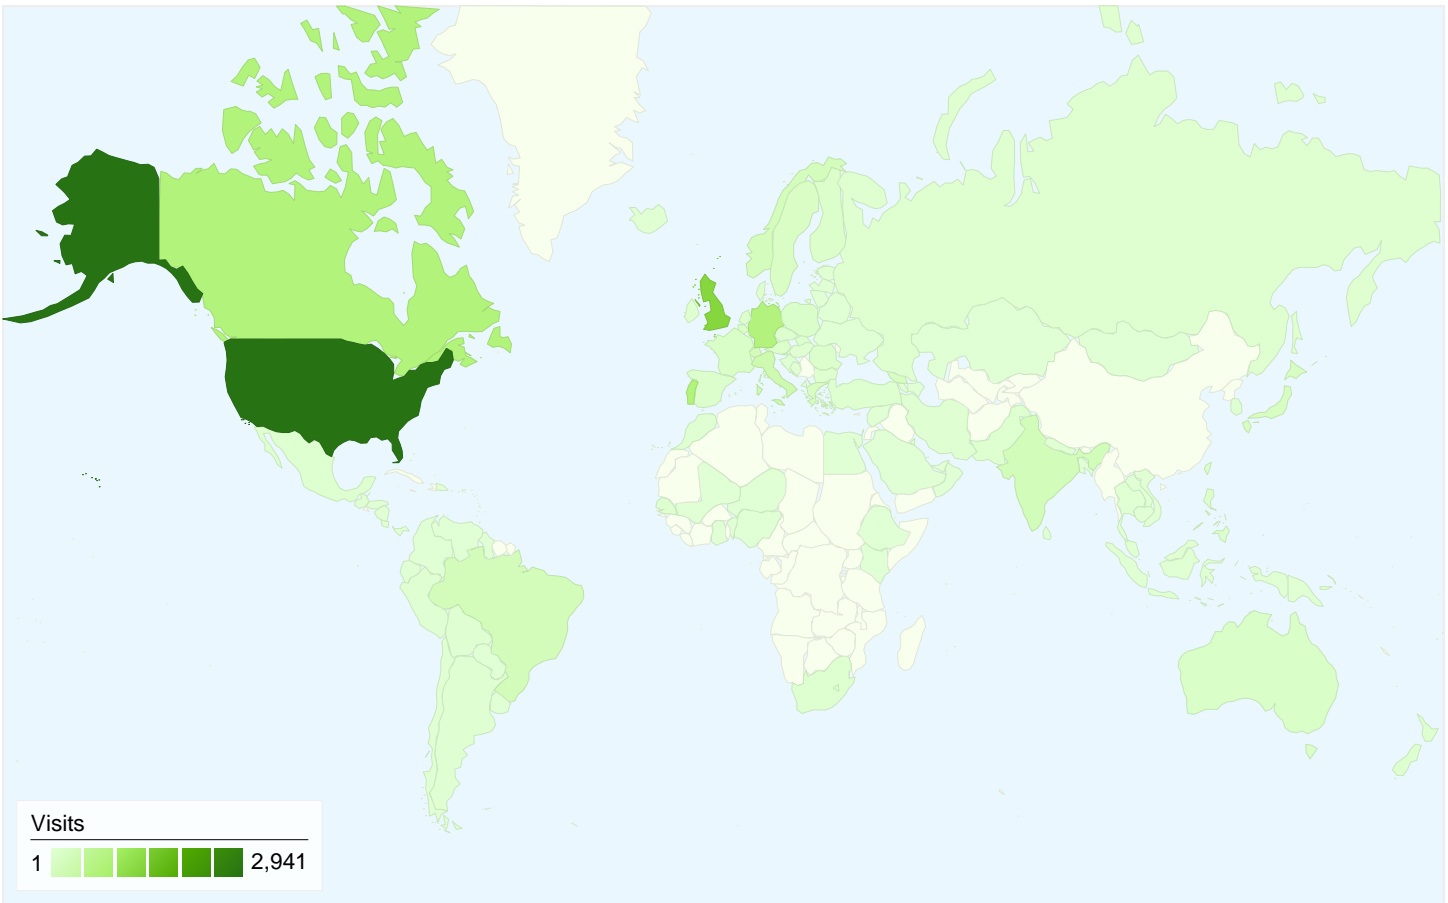

10,661 visits came from 116 countries/territories

Site Usage						
Visits	Pages/Visit	Avg. Time on Site	% New Visits	Bounce Rate		
10,661 % of Site Total: 100.00%	6.98 Site Avg: 6.98 (0.00%)	00:06:06 Site Avg: 00:06:06 (0.00%)	39.50% Site Avg: 39.36% (0.36%)	37.41% Site Avg: 37.41% (0.00%)		
Country/Territory	Visits	Pages/Visit	Avg. Time on Site	% New Visits	Bounce Rate	
United States	2,941	5.52	00:04:24	40.16%	40.84%	
United Kingdom	1,349	6.42	00:06:11	41.88%	41.88%	
Canada	773	6.55	00:08:27	27.04%	30.40%	
Portugal	769	9.39	00:07:38	30.69%	25.75%	
Germany	762	5.92	00:03:27	60.24%	54.72%	
Italy	317	7.29	00:06:05	34.07%	42.90%	
India	235	9.85	00:08:57	44.68%	25.53%	
Switzerland	225	6.33	00:08:50	8.44%	42.67%	
Brazil	219	11.16	00:06:15	29.68%	21.92%