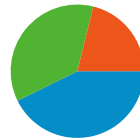

- **Direct Traffic**
  4,553.00 (42.71%)
- **Referring Sites**
  3,853.00 (36.14%)
- **Search Engines**
  2,255.00 (21.15%)

Top Traffic Sources

Sources	Visits	% visits
(direct) ((none))	4,553	42.71%
google (organic)	2,200	20.64%
mail.google.com (referral)	245	2.30%
images.google.com (referral)	226	2.12%
savageminds.org (referral)	207	1.94%

Keywords	Visits	% visits
open anthropology cooperative	295	13.08%
radical anthropology journal	156	6.92%
anthropology cooperative	77	3.41%
openanthcoop	66	2.93%
open anthropology	42	1.86%