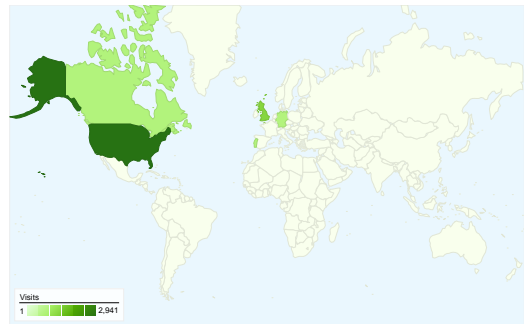

Site Usage

10,661 Visits

37.41% Bounce Rate

74,370 Pageviews

00:06:06 Avg. Time on Site

6.98 Pages/Visit

39.36% % New Visits

Visitors Overview

Visitors
4,530

Map Overlay world

Traffic Sources Overview

- **Direct Traffic**
4,553.00 (42.71%)
- **Referring Sites**
3,853.00 (36.14%)
- **Search Engines**
2,255.00 (21.15%)

Content Overview

Pages	Pageviews	% Pageviews
/	11,977	16.10%
/groups	2,518	3.39%
/profiles/members/	2,071	2.78%
/groups?page=2	872	1.17%
/groups?page=3	626	0.84%

4,530 people visited this site

10,661 Visits

4,530 Absolute Unique Visitors

74,370 Pageviews

6.98 Average Pageviews

00:06:06 Time on Site

37.41% Bounce Rate

39.36% New Visits

All traffic sources sent a total of 10,661 visits

-  **42.71%** Direct Traffic
-  **36.14%** Referring Sites
-  **21.15%** Search Engines

- **Direct Traffic**
4,553.00 (42.71%)
- **Referring Sites**
3,853.00 (36.14%)
- **Search Engines**
2,255.00 (21.15%)