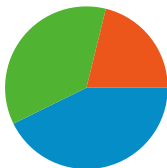

Traffic Sources Overview

- **Direct Traffic**
  4,553.00 (42.71%)
- **Referring Sites**
  3,853.00 (36.14%)
- **Search Engines**
  2,255.00 (21.15%)

Content Overview

Pages	Pageviews	% Pageviews
/	11,977	16.10%
/groups	2,518	3.39%
/profiles/members/	2,071	2.78%
/groups?page=2	872	1.17%
/groups?page=3	626	0.84%