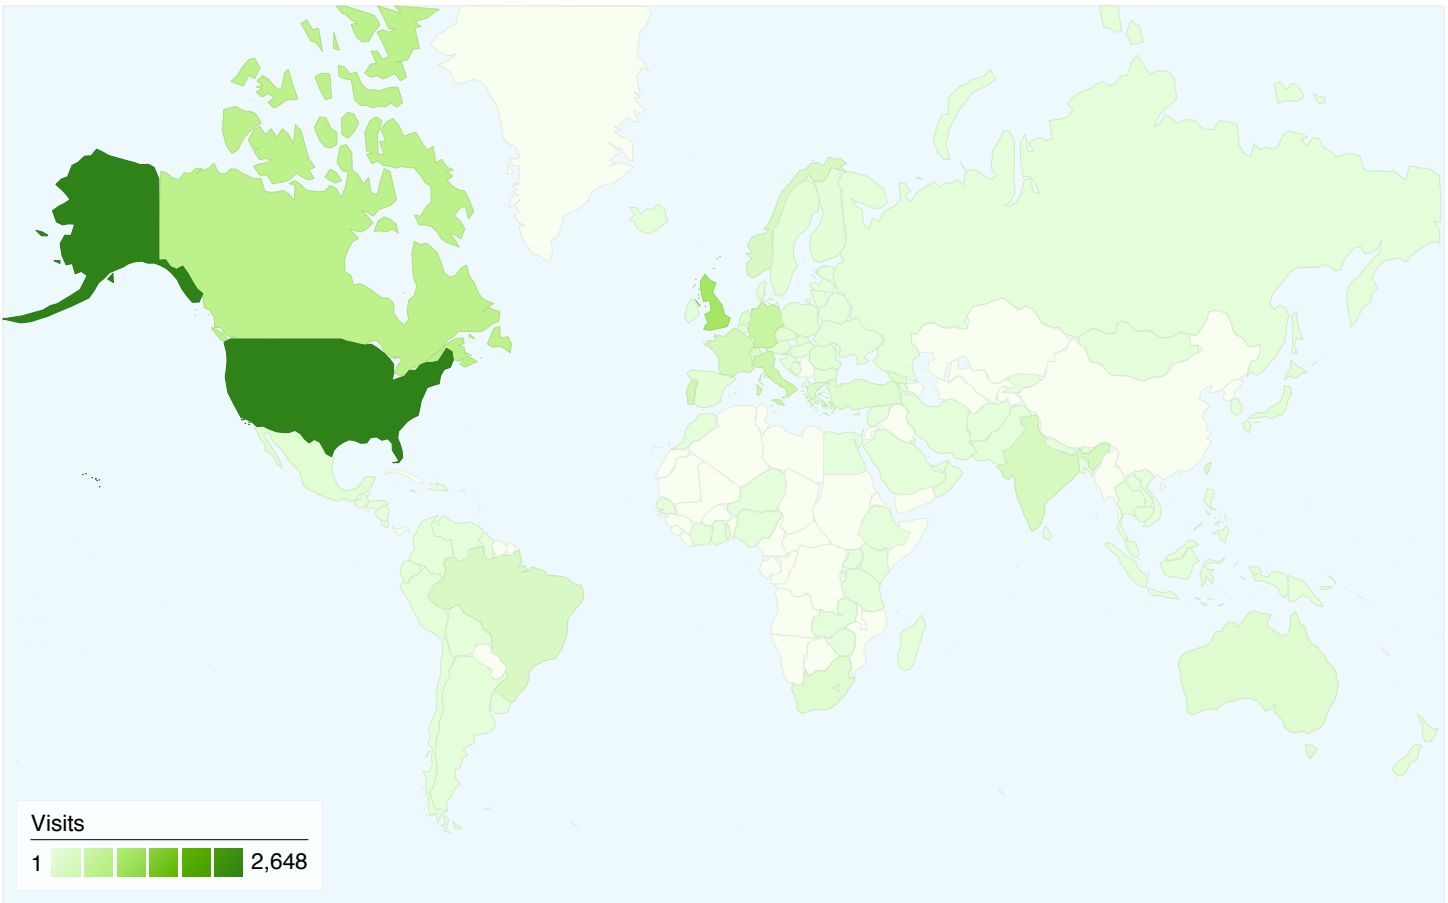

Visitors
4,455

Map Overlay world

Traffic Sources Overview

- **Direct Traffic**
3,498.00 (36.20%)
- **Referring Sites**
3,443.00 (35.63%)
- **Search Engines**
2,722.00 (28.17%)

Content Overview

Pages	Pageviews	% Pageviews
/	11,559	17.93%
/profiles/members/	1,548	2.40%
/groups	1,503	2.33%
/profiles/message/listInbox	899	1.39%
/profile/NIKOSGOUSGOUNIS	505	0.78%

4,455 people visited this site

9,663 Visits

4,455 Absolute Unique Visitors

64,470 Pageviews

6.67 Average Pageviews

00:07:02 Time on Site

37.78% Bounce Rate

40.77% New Visits

All traffic sources sent a total of 9,663 visits

-  36.20% Direct Traffic
-  35.63% Referring Sites
-  28.17% Search Engines

- Direct Traffic
3,498.00 (36.20%)
- Referring Sites
3,443.00 (35.63%)
- Search Engines
2,722.00 (28.17%)

9,663 visits came from 124 countries/territories

Site Usage

Country/Territory	Visits	Pages/Visit	Avg. Time on Site	% New Visits	Bounce Rate
United States	2,648	4.88	00:05:36	46.19%	43.09%
United Kingdom	1,026	7.51	00:09:20	41.72%	32.26%
Canada	707	5.25	00:06:41	27.58%	32.11%
Germany	539	8.60	00:07:55	34.69%	34.14%
Italy	442	4.84	00:02:53	24.21%	55.20%
Portugal	357	6.66	00:04:59	32.21%	34.17%
France	308	9.28	00:15:16	36.69%	19.16%
India	275	4.97	00:05:06	50.18%	36.36%
Norway	230	6.99	00:04:59	43.91%	30.43%