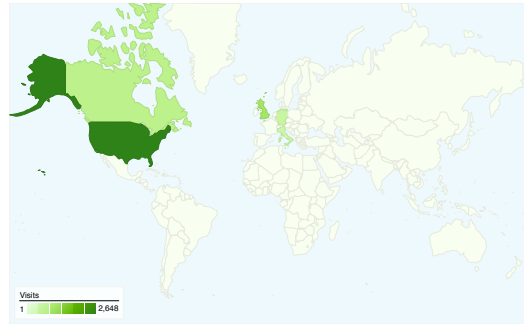

Site Usage

9,663 Visits

37.78% Bounce Rate

64,470 Pageviews

00:07:02 Avg. Time on Site

6.67 Pages/Visit

40.77% % New Visits

Visitors Overview

Visitors
4,455

Map Overlay world

Traffic Sources Overview

- **Direct Traffic**
3,498.00 (36.20%)
- **Referring Sites**
3,443.00 (35.63%)
- **Search Engines**
2,722.00 (28.17%)

Content Overview

Pages	Pageviews	% Pageviews
/	11,559	17.93%
/profiles/members/	1,548	2.40%
/groups	1,503	2.33%
/profiles/message/listInbox	899	1.39%
/profile/NIKOSGOUSGOUNIS	505	0.78%

All traffic sources sent a total of 9,663 visits

-  36.20% Direct Traffic
-  35.63% Referring Sites
-  28.17% Search Engines

- Direct Traffic
3,498.00 (36.20%)
- Referring Sites
3,443.00 (35.63%)
- Search Engines
2,722.00 (28.17%)

9,663 visits came from 124 countries/territories

Site Usage

Country/Territory	Visits	Pages/Visit	Avg. Time on Site	% New Visits	Bounce Rate
United States	2,648	4.88	00:05:36	46.19%	43.09%
United Kingdom	1,026	7.51	00:09:20	41.72%	32.26%
Canada	707	5.25	00:06:41	27.58%	32.11%
Germany	539	8.60	00:07:55	34.69%	34.14%
Italy	442	4.84	00:02:53	24.21%	55.20%
Portugal	357	6.66	00:04:59	32.21%	34.17%
France	308	9.28	00:15:16	36.69%	19.16%
India	275	4.97	00:05:06	50.18%	36.36%
Norway	230	6.99	00:04:59	43.91%	30.43%