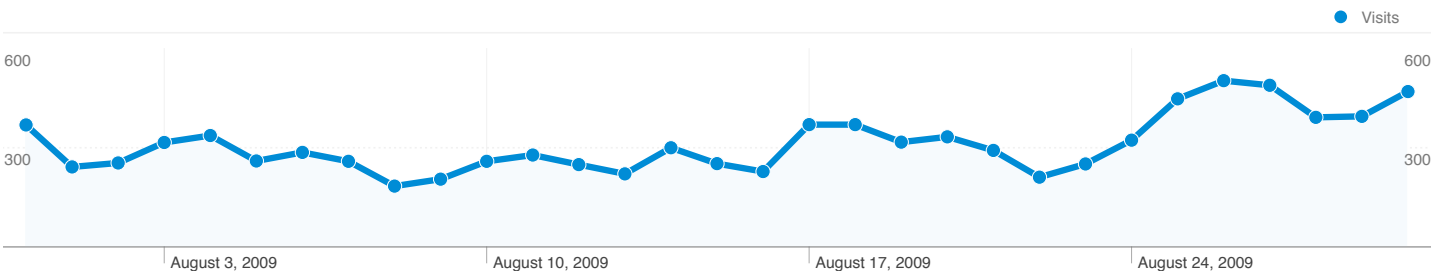

Site Usage

9,663 Visits

37.78% Bounce Rate

64,470 Pageviews

00:07:02 Avg. Time on Site

6.67 Pages/Visit

40.77% % New Visits

Visitors Overview

4,455 people visited this site

9,663 Visits

4,455 Absolute Unique Visitors

64,470 Pageviews

6.67 Average Pageviews

00:07:02 Time on Site

37.78% Bounce Rate

40.77% New Visits

All traffic sources sent a total of 9,663 visits

-  36.20% Direct Traffic
-  35.63% Referring Sites
-  28.17% Search Engines

- Direct Traffic
3,498.00 (36.20%)
- Referring Sites
3,443.00 (35.63%)
- Search Engines
2,722.00 (28.17%)

9,663 visits came from 124 countries/territories

Site Usage

Country/Territory	Visits	Pages/Visit	Avg. Time on Site	% New Visits	Bounce Rate
United States	2,648	4.88	00:05:36	46.19%	43.09%
United Kingdom	1,026	7.51	00:09:20	41.72%	32.26%
Canada	707	5.25	00:06:41	27.58%	32.11%
Germany	539	8.60	00:07:55	34.69%	34.14%
Italy	442	4.84	00:02:53	24.21%	55.20%
Portugal	357	6.66	00:04:59	32.21%	34.17%
France	308	9.28	00:15:16	36.69%	19.16%
India	275	4.97	00:05:06	50.18%	36.36%
Norway	230	6.99	00:04:59	43.91%	30.43%