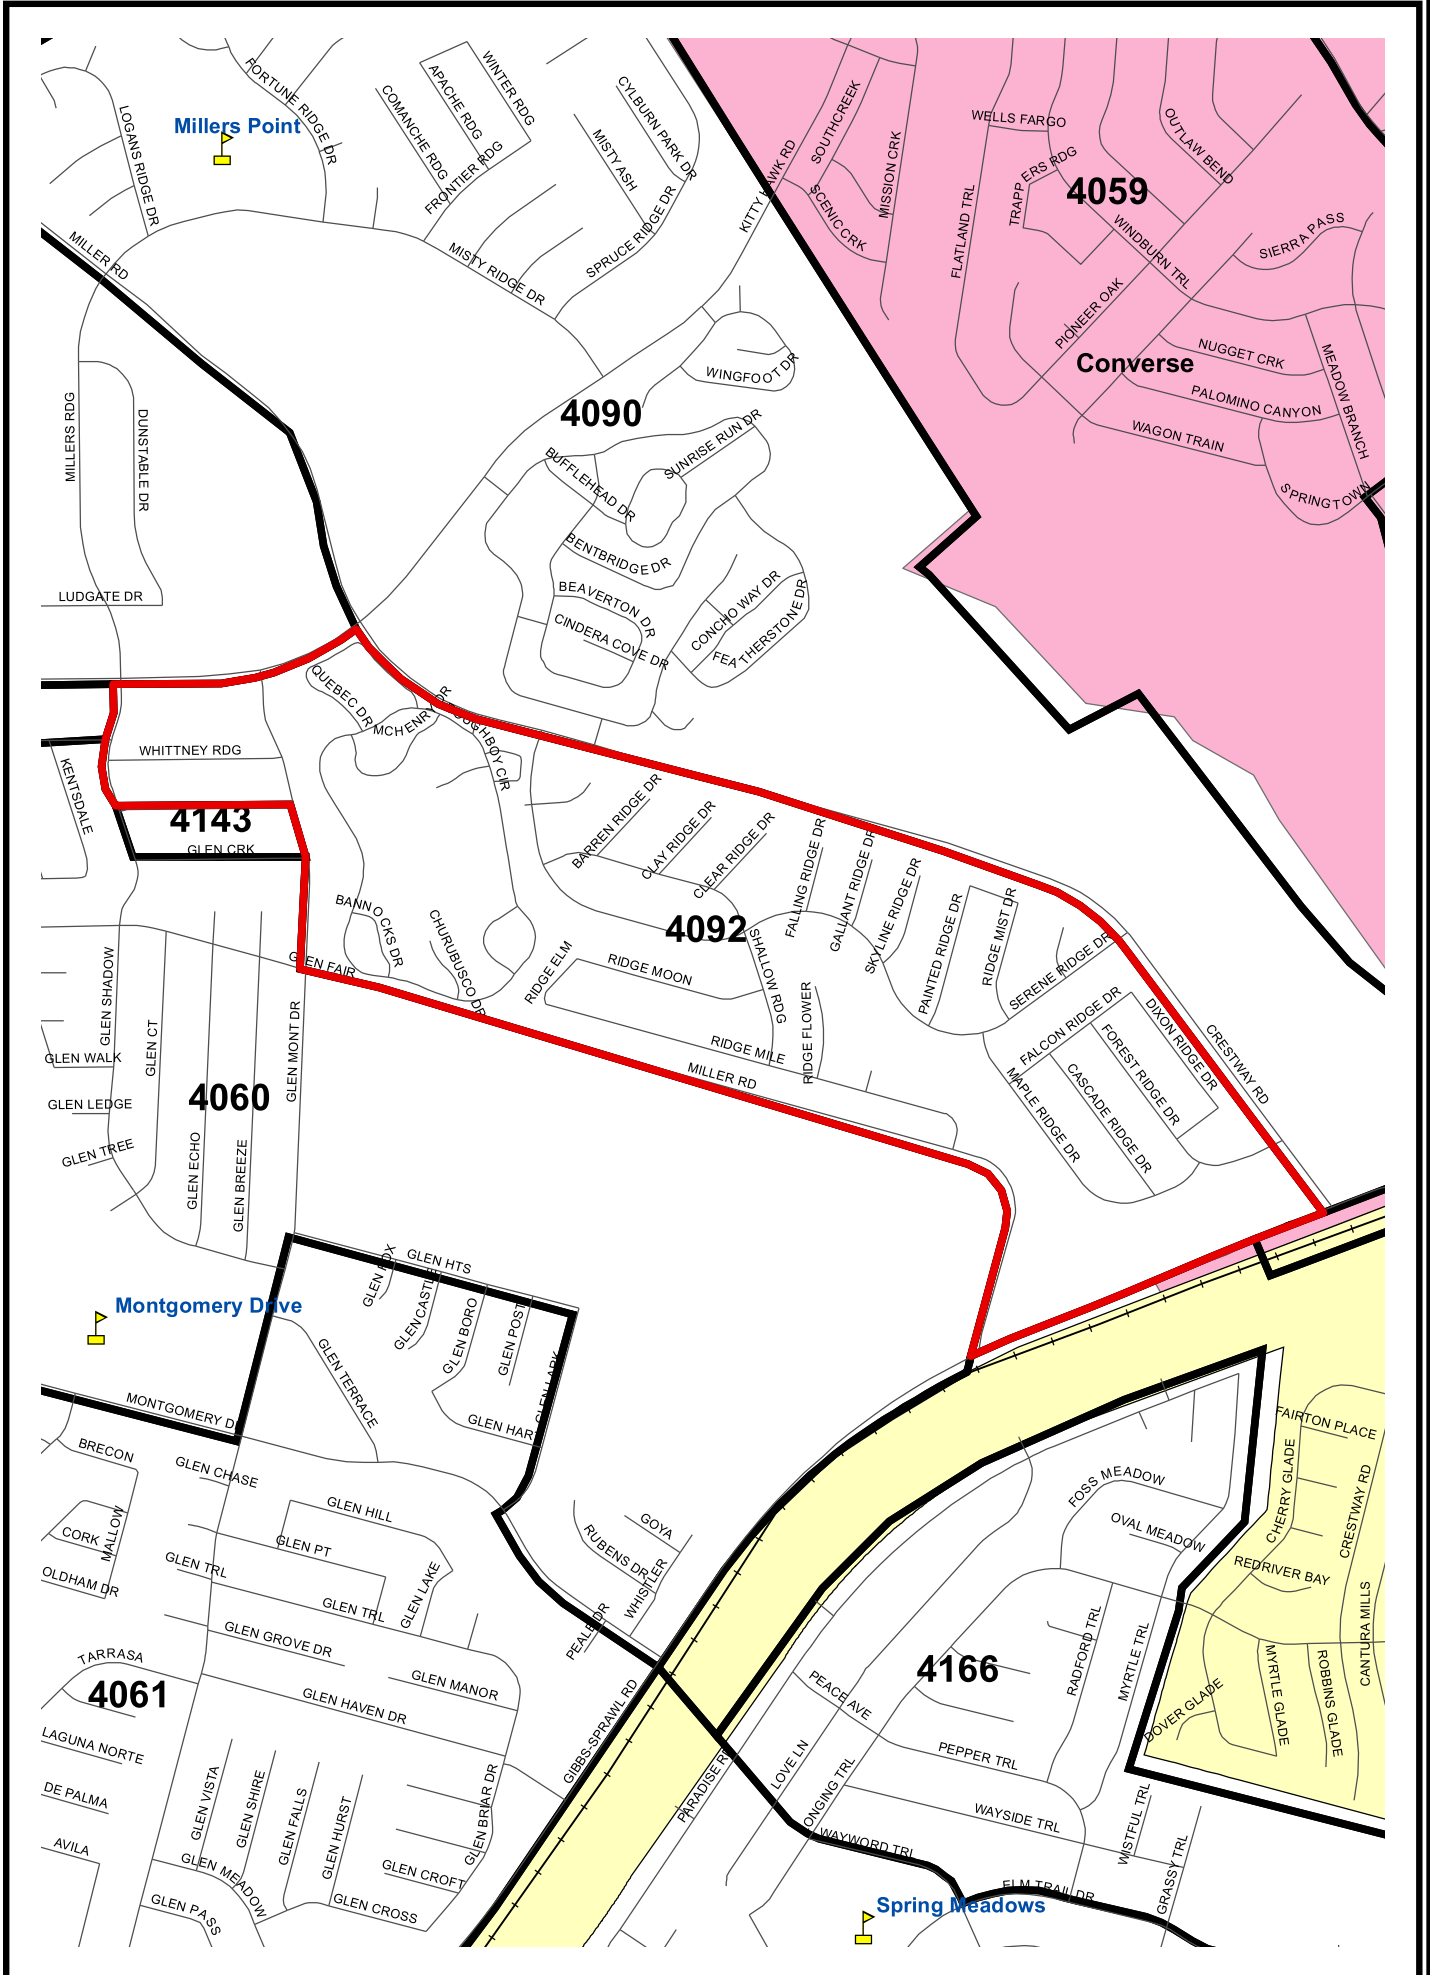

# Bexar County Voting Precinct 4092

Legend	
	City of San Antonio
	Streets
	Lakes
	Parks
	Railroads
	Voting Precincts
	Elem
	Mid
	Sr
	Universities

Prepared by the Elections Office  
 203 W. Nueva, Ste.3.61  
 San Antonio, Texas 78207