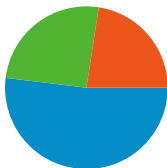

Site Usage

14,536 Visits

52.40% Bounce Rate

61,172 Pageviews

00:04:18 Avg. Time on Site

4.21 Pages/Visit

56.73% % New Visits

Visitors Overview

Visitors
9,338

Content Overview

Pages	Pageviews	% Pageviews
/	10,734	17.55%
/profiles/members/	880	1.44%
/groups	760	1.24%
/profiles/blog/list	725	1.19%
/profiles/message/listInbox	601	0.98%

Traffic Sources Overview

All traffic sources sent a total of 14,536 visits

22.56% Direct Traffic

25.50% Referring Sites

51.93% Search Engines

- Search Engines
7,549.00 (51.93%)
- Referring Sites
3,707.00 (25.50%)
- Direct Traffic
3,280.00 (22.56%)

14,536 visits came from 148 countries/territories

Site Usage						
Visits	Pages/Visit	Avg. Time on Site	% New Visits	Bounce Rate		
14,536 % of Site Total: 100.00%	4.21 Site Avg: 4.21 (0.00%)	00:04:18 Site Avg: 00:04:18 (0.00%)	56.82% Site Avg: 56.73% (0.17%)	52.40% Site Avg: 52.40% (0.00%)		
Country/Territory	Visits	Pages/Visit	Avg. Time on Site	% New Visits	Bounce Rate	
United States	4,431	4.62	00:06:01	61.57%	52.61%	
United Kingdom	2,139	4.10	00:04:21	42.45%	53.48%	
France	650	3.88	00:04:55	34.62%	49.54%	
Canada	573	3.87	00:02:59	61.78%	50.79%	
Germany	564	3.84	00:02:09	59.75%	57.09%	
Brazil	487	4.21	00:03:45	41.48%	41.89%	
Australia	458	4.99	00:04:28	52.62%	63.97%	
Italy	457	3.69	00:02:16	53.39%	50.98%	
India	338	4.38	00:03:16	78.40%	51.78%	