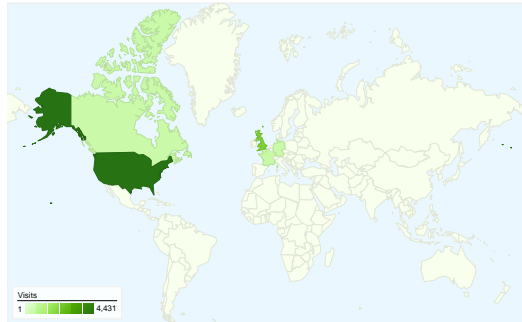

Visitors
9,338

Content Overview

Pages	Pageviews	% Pageviews
/	10,734	17.55%
/profiles/members/	880	1.44%
/groups	760	1.24%
/profiles/blog/list	725	1.19%
/profiles/message/listInbox	601	0.98%

Traffic Sources Overview

- **Search Engines**
7,549.00 (51.93%)
- **Referring Sites**
3,707.00 (25.50%)
- **Direct Traffic**
3,280.00 (22.56%)

Map Overlay

9,338 people visited this site

14,536 Visits

9,338 Absolute Unique Visitors

All traffic sources sent a total of 14,536 visits

22.56% Direct Traffic

25.50% Referring Sites

51.93% Search Engines

- Search Engines
7,549.00 (51.93%)
- Referring Sites
3,707.00 (25.50%)
- Direct Traffic
3,280.00 (22.56%)

14,536 visits came from 148 countries/territories

Site Usage						
Visits	Pages/Visit	Avg. Time on Site	% New Visits	Bounce Rate		
14,536 % of Site Total: 100.00%	4.21 Site Avg: 4.21 (0.00%)	00:04:18 Site Avg: 00:04:18 (0.00%)	56.82% Site Avg: 56.73% (0.17%)	52.40% Site Avg: 52.40% (0.00%)		
Country/Territory	Visits	Pages/Visit	Avg. Time on Site	% New Visits	Bounce Rate	
United States	4,431	4.62	00:06:01	61.57%	52.61%	
United Kingdom	2,139	4.10	00:04:21	42.45%	53.48%	
France	650	3.88	00:04:55	34.62%	49.54%	
Canada	573	3.87	00:02:59	61.78%	50.79%	
Germany	564	3.84	00:02:09	59.75%	57.09%	
Brazil	487	4.21	00:03:45	41.48%	41.89%	
Australia	458	4.99	00:04:28	52.62%	63.97%	
Italy	457	3.69	00:02:16	53.39%	50.98%	
India	338	4.38	00:03:16	78.40%	51.78%	