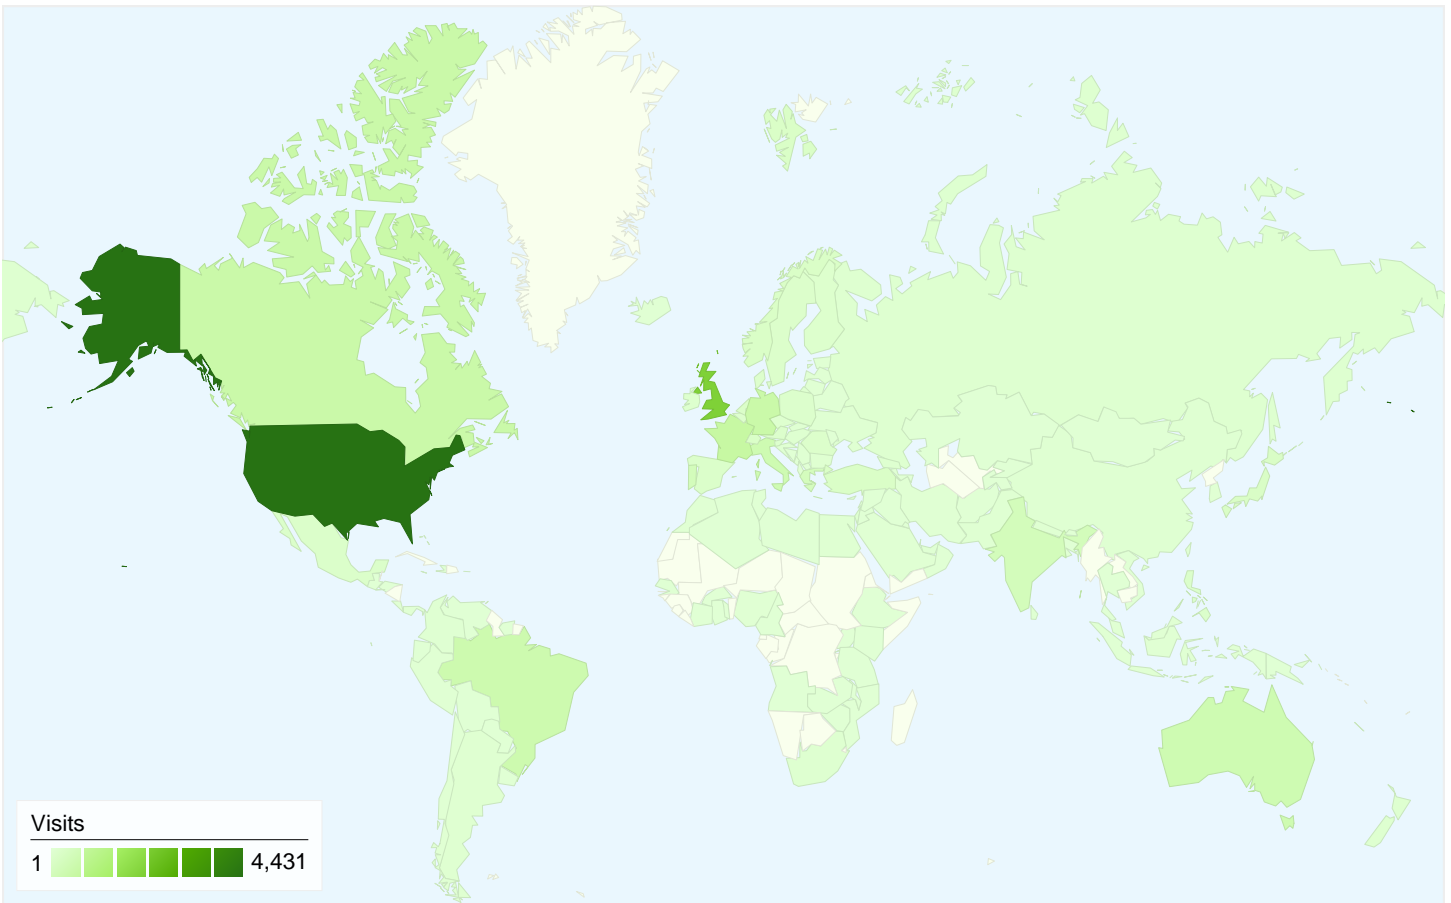

All traffic sources sent a total of 14,536 visits

22.56% Direct Traffic

25.50% Referring Sites

51.93% Search Engines

- Search Engines
7,549.00 (51.93%)
- Referring Sites
3,707.00 (25.50%)
- Direct Traffic
3,280.00 (22.56%)

Top Traffic Sources

Sources	Visits	% visits	Keywords	Visits	% visits
google (organic)	7,328	50.41%	open anthropology cooperative	490	6.49%
(direct) ((none))	3,280	22.56%	open anth coop	263	3.48%
google.com (referral)	610	4.20%	stephen nugent	107	1.42%
facebook.com (referral)	164	1.13%	achirri ishmael	90	1.19%
uk.mg40.mail.yahoo.com	148	1.02%	openanthropology.ning	82	1.09%

Pages on this site were viewed a total of 61,172 times

 **61,172 Pageviews**

 **42,608 Unique Views**

 **52.40% Bounce Rate**

Top Content

Pages	Pageviews	% Pageviews
/	10,734	17.55%
/profiles/members/	880	1.44%
/groups	760	1.24%
/profiles/blog/list	725	1.19%
/profiles/message/listInbox	601	0.98%

14,536 visits came from 148 countries/territories

Site Usage						
Visits	Pages/Visit	Avg. Time on Site	% New Visits	Bounce Rate		
14,536 % of Site Total: 100.00%	4.21 Site Avg: 4.21 (0.00%)	00:04:18 Site Avg: 00:04:18 (0.00%)	56.82% Site Avg: 56.73% (0.17%)	52.40% Site Avg: 52.40% (0.00%)		
Country/Territory	Visits	Pages/Visit	Avg. Time on Site	% New Visits	Bounce Rate	
United States	4,431	4.62	00:06:01	61.57%	52.61%	
United Kingdom	2,139	4.10	00:04:21	42.45%	53.48%	
France	650	3.88	00:04:55	34.62%	49.54%	
Canada	573	3.87	00:02:59	61.78%	50.79%	
Germany	564	3.84	00:02:09	59.75%	57.09%	
Brazil	487	4.21	00:03:45	41.48%	41.89%	
Australia	458	4.99	00:04:28	52.62%	63.97%	
Italy	457	3.69	00:02:16	53.39%	50.98%	
India	338	4.38	00:03:16	78.40%	51.78%	