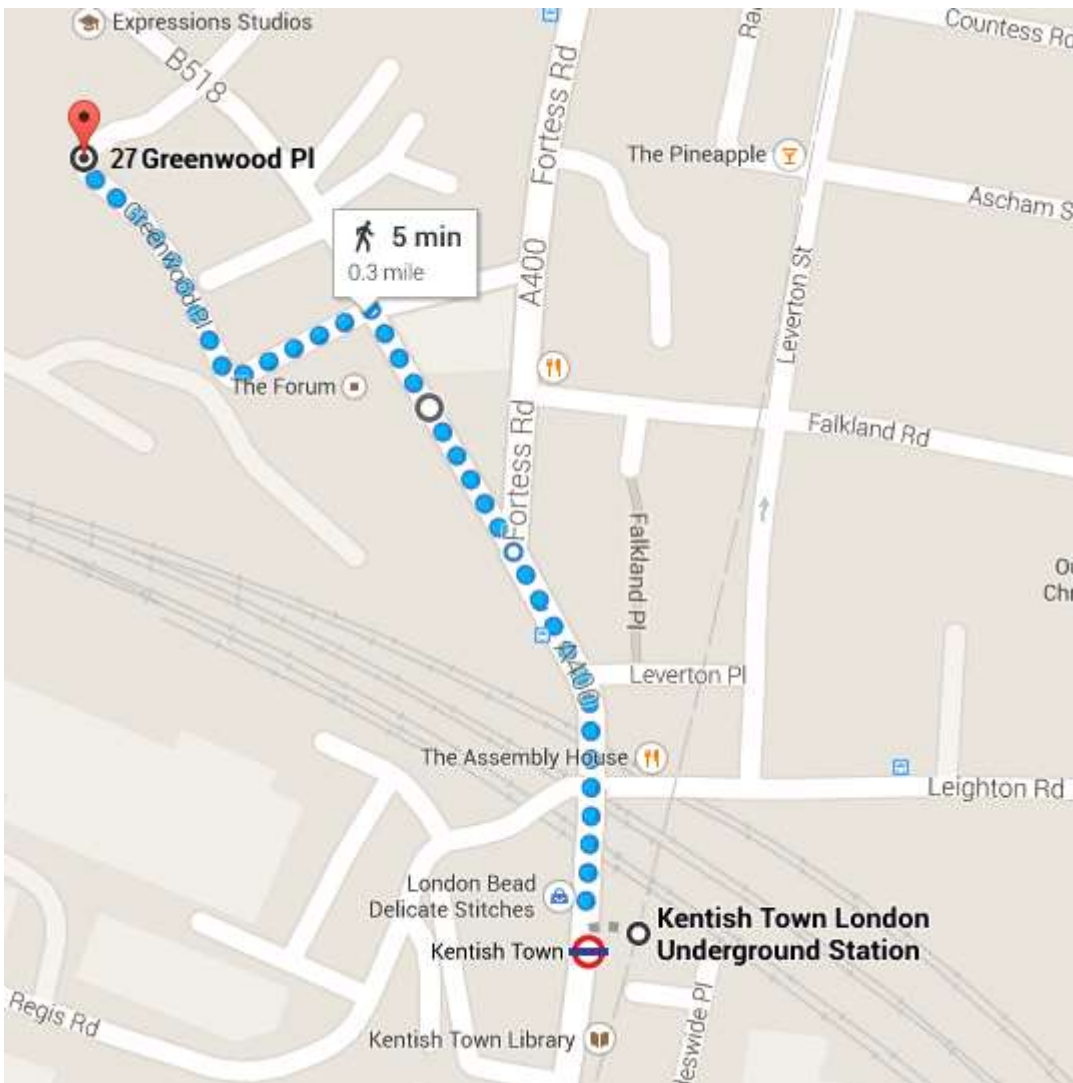

**Race Equality Foundation  
Units 17 & 22 Dean House Studios  
27 Greenwood Place  
NW5 1LB**

**TUBE:** Kentish Town

**TRAIN:** Kentish Town West

**BUSES:** 214, C2, UL3, 134

**BUS STOP:** Kentish Town Fire Station

**Directions to our training rooms**

Our training suite is located at Unit 22 Deane House Studios and our main office is at Unit 17. Our offices are fully accessible.

Starting at Kentish Town underground station, turn right out of the station, then when the road splits take the left hand fork (Highgate Road).

Greenwood Place is a through road, so it is possible to take the first turning into it (next to the Forum) and to follow the road around, or to take the second turning into it.

Deane House Studios is straight ahead as the road starts to bend.