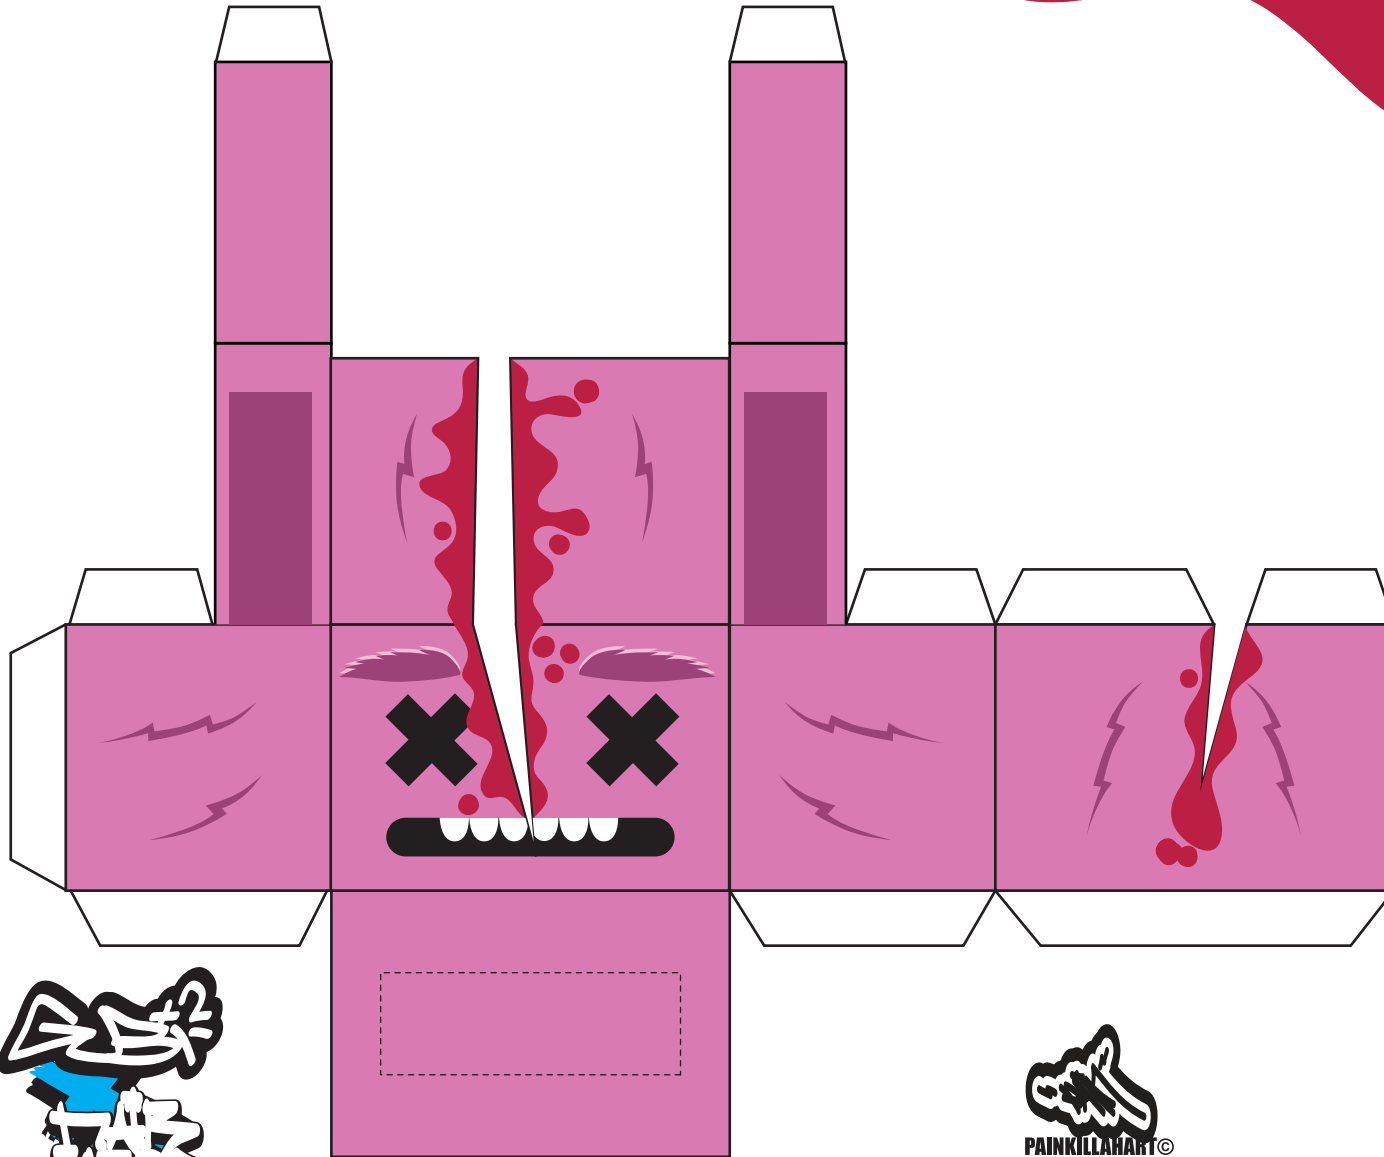

LEGEND

This is a tribute of Nike Air Force One
This template is strictly not for sale

RULES TO FOLLOW

There is No Rule, Just Be Creative

pain killah art x dmc.

So the actual model itself was made and designed by this guy by the name of pain killah art. However the design you see before you was actually by this kid by the name of dmc. he of course had no idea what he was doing so he decided to throw in an axe and while hes at it kill a super cute character. for more of this guys stuff, go to www.dmc.dmcblog.blogspot.com or for that pain killah art guys stuff, go to www.thefallengubies.blogspot.com

dmc.
dmc.dmcblog.blogspot.com

theres always those few pieces that just dont fit on...