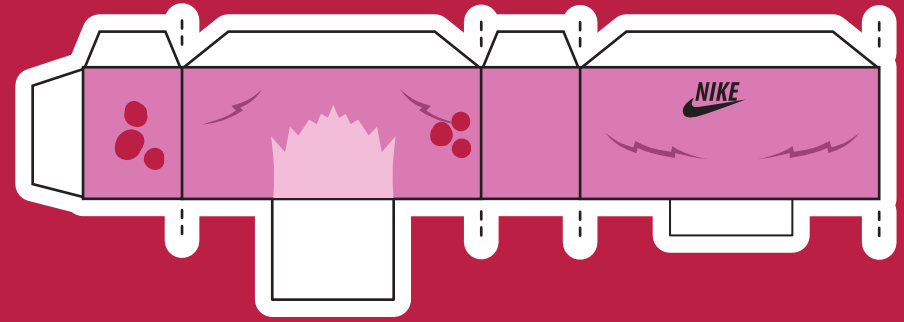

theres always those few pieces that just dont fit on...