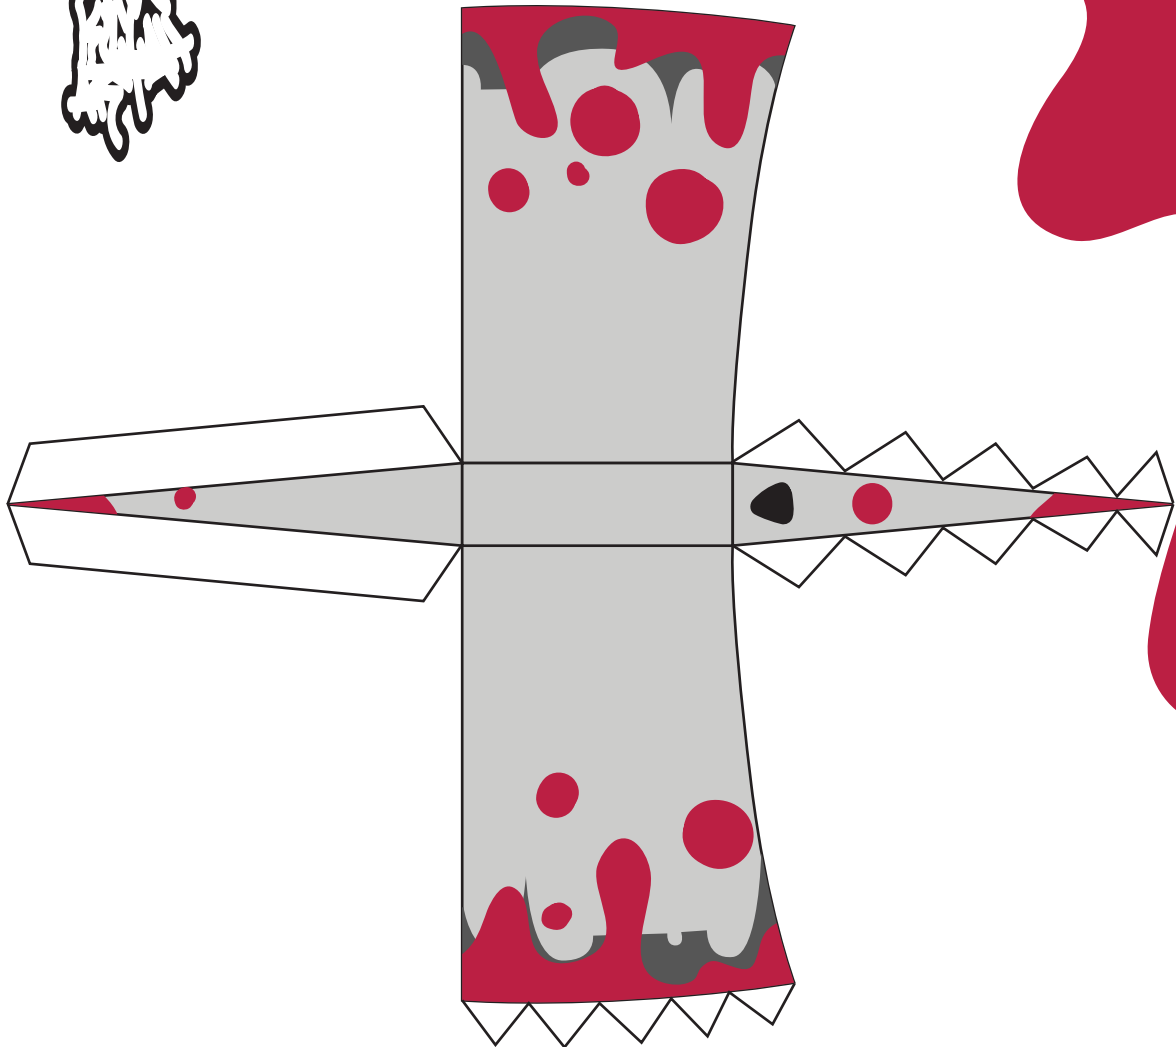

LEGEND

This is a tribute of Nike Air Force One
This template is strictly not for sale

RULES TO FOLLOW

There is No Rule, Just Be Creative

pain killah art x dmc.

So the actual model itself was made and designed by this guy by the name of pain killah art. However the design you see before you was actually by this kid by the name of dmc. he of course had no idea what he was doing so he decided to throw in an axe and while hes at it kill a super cute character. for more of this guys stuff, go to www.dmc.dmcblog.blogspot.com or for that pain killah art guys stuff, go to www.thefallengubies.blogspot.com

dmc.
dmc.dmcblog.blogspot.com

theres always those few pieces that just dont fit on...