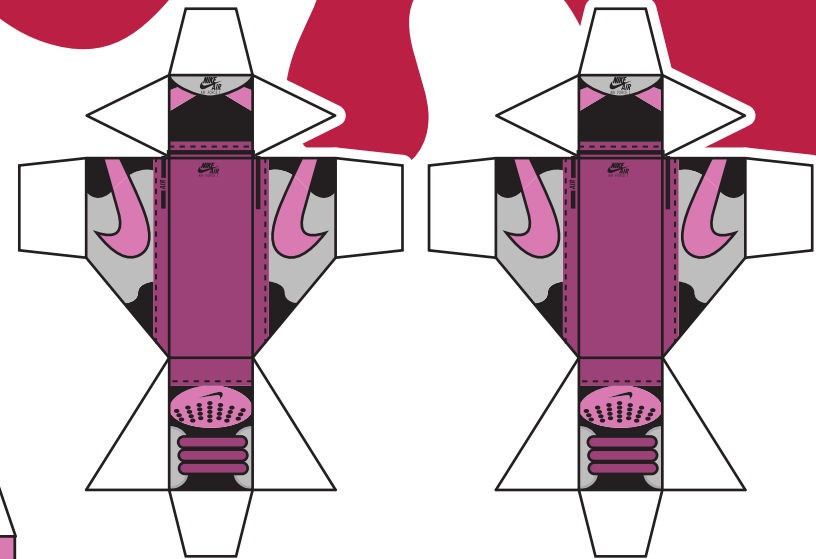

LEGEND

This is a tribute of Nike Air Force One
This template is strictly not for sale

RULES TO FOLLOW

There is No Rule, Just Be Creative

pain killah art x dmc.

So the actual model itself was made and designed by this guy by the name of pain killah art. However the design you see before you was actually by this kid by the name of dmc. he of course had no idea what he was doing so he decided to throw in an axe and while hes at it kill a super cute character. for more of this guys stuff, go to www.dmc.dmcblog.blogspot.com or for that pain killah art guys stuff, go to www.thefallengubies.blogspot.com

dmc.
dmc.dmcblog.blogspot.com

theres always those few pieces that just dont fit on...