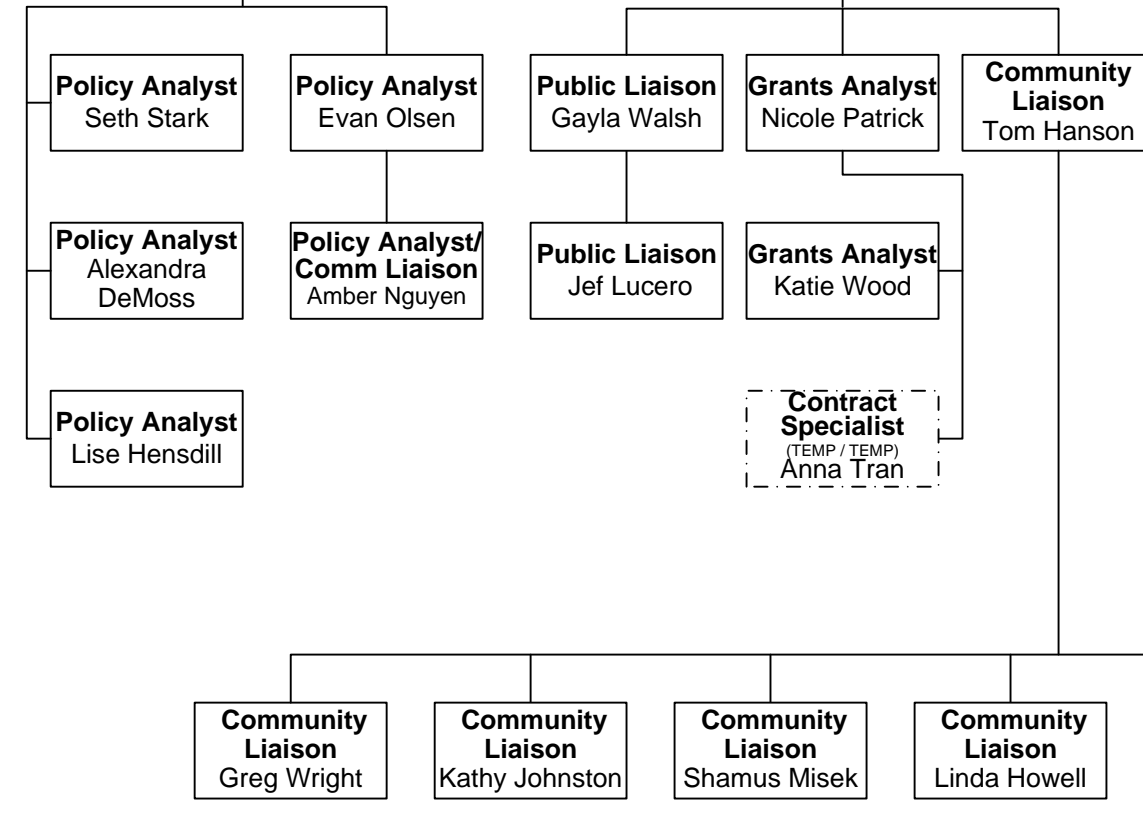

**Director**  
Brian Lagerberg

**Executive Admin**  
Shelley Clark

**Assistant Director**  
Robin Rettew

**Division Admin**  
Sharilyn Howell

**Multimodal Access  
Integration & Safety**  
Dylan Counts

**Project Development  
& Evaluation**  
Stan Suchan

**Policy, Research  
& Analysis**  
Keith Cotton

**Project Delivery**  
Don Chartock

**Business Services**  
Firas Makhoul

Brian Lagerberg, Director  
08/01/2015

Last updated  
9/24/15