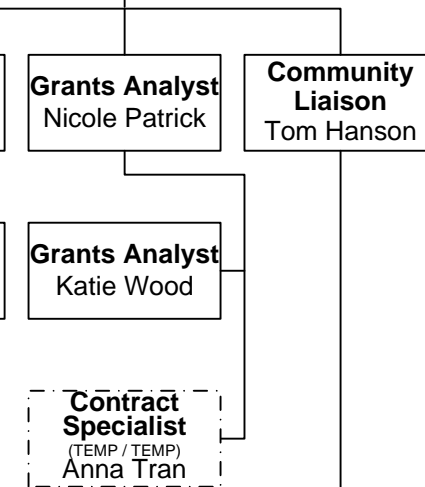

Director
Brian Lagerberg

Executive Admin
Shelley Clark

Assistant Director
Robin Rettew

Division Admin
Sharilyn Howell

**Multimodal Access
Integration & Safety**
Dylan Counts

**Project Development
& Evaluation**
Stan Suchan

**Policy, Research
& Analysis**
Keith Cotton

Project Delivery
Don Chartock

Business Services
Firas Makhoul

Brian Lagerberg, Director
08/01/2015

Last updated
9/24/15