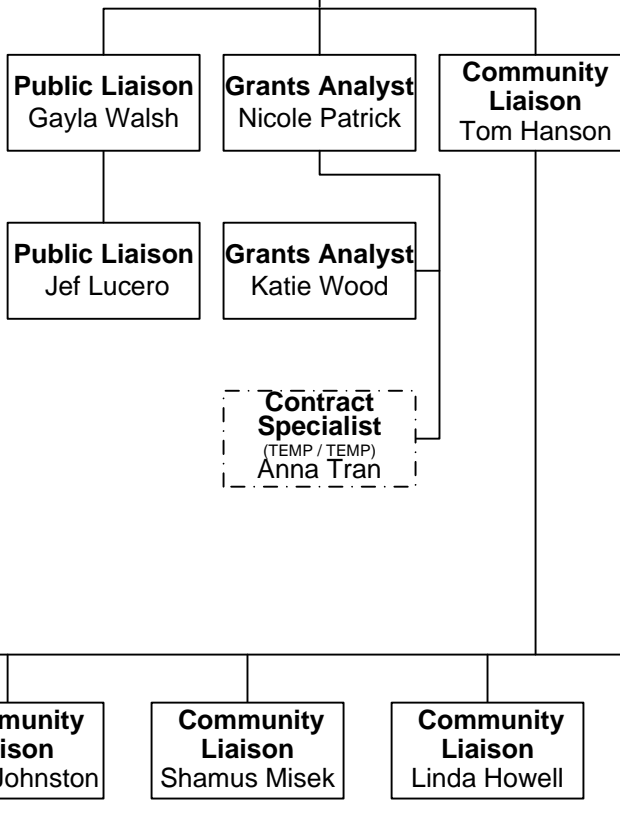

Director
Brian Lagerberg

Executive Admin
Shelley Clark

Assistant Director
Robin Rettew

Division Admin
Sharilyn Howell

**Multimodal Access
Integration & Safety**
Dylan Counts

**Project Development
& Evaluation**
Stan Suchan

**Policy, Research
& Analysis**
Keith Cotton

Project Delivery
Don Chartock

Business Services
Firas Makhoul

Brian Lagerberg, Director
08/01/2015

Last updated
9/24/15