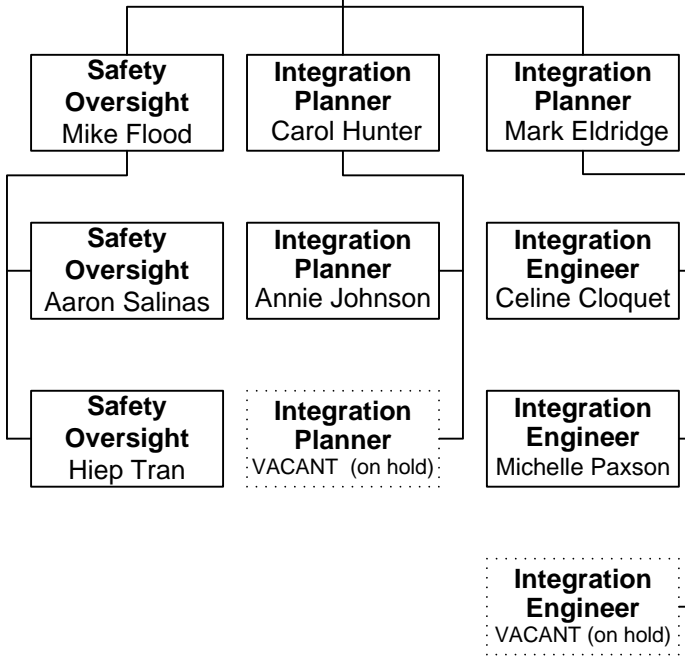

Director
Brian Lagerberg

Executive Admin
Shelley Clark

Assistant Director
Robin Rettew

Division Admin
Sharilyn Howell

**Multimodal Access
Integration & Safety**
Dylan Counts

**Project Development
& Evaluation**
Stan Suchan

**Policy, Research
& Analysis**
Keith Cotton

Project Delivery
Don Chartock

Business Services
Firas Makhoul

Brian Lagerberg, Director
08/01/2015

Last updated
9/24/15