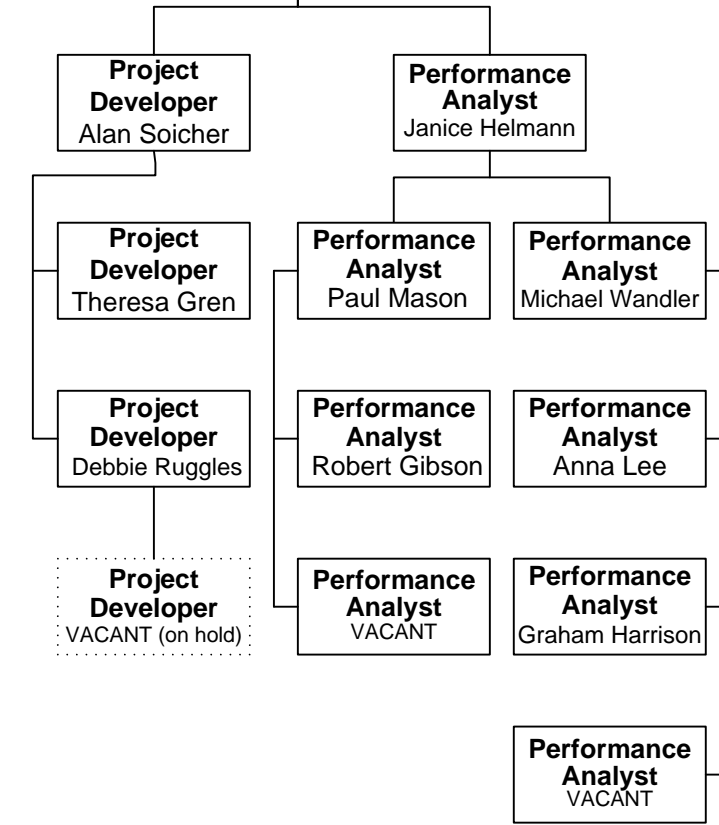

Director
Brian Lagerberg

Executive Admin
Shelley Clark

Assistant Director
Robin Rettew

Division Admin
Sharilyn Howell

**Multimodal Access
Integration & Safety**
Dylan Counts

**Project Development
& Evaluation**
Stan Suchan

**Policy, Research
& Analysis**
Keith Cotton

Project Delivery
Don Chartock

Business Services
Firas Makhoul

Brian Lagerberg, Director
08/01/2015

Last updated
9/24/15