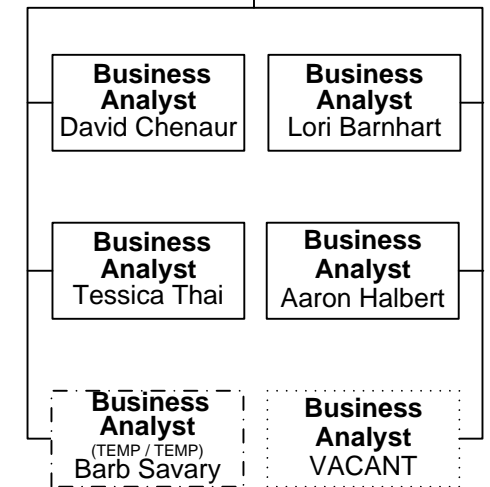

Director
Brian Lagerberg

Executive Admin
Shelley Clark

Assistant Director
Robin Rettew

Division Admin
Sharilyn Howell

**Multimodal Access
Integration & Safety**
Dylan Counts

**Project Development
& Evaluation**
Stan Suchan

**Policy, Research
& Analysis**
Keith Cotton

Project Delivery
Don Chartock

Business Services
Firas Makhoul

Brian Lagerberg, Director
08/01/2015

Last updated
9/24/15