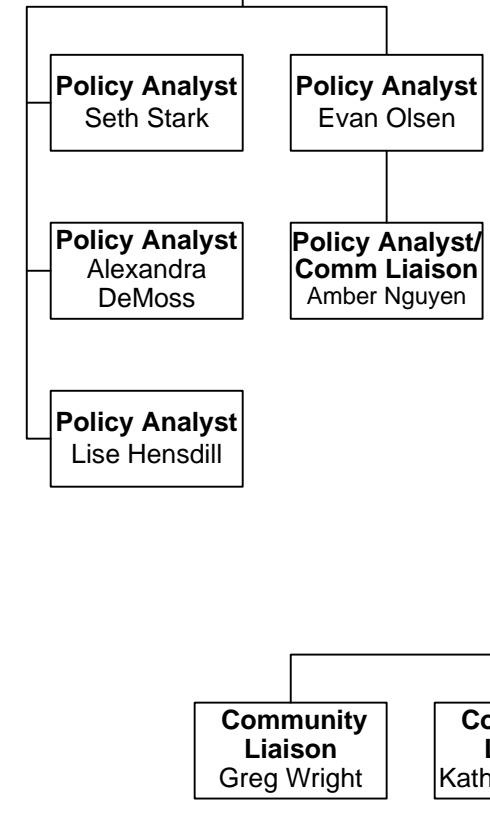

Director
Brian Lagerberg

Executive Admin
Shelley Clark

Assistant Director
Robin Rettew

Division Admin
Sharilyn Howell

**Multimodal Access
Integration & Safety**
Dylan Counts

**Project Development
& Evaluation**
Stan Suchan

**Policy, Research
& Analysis**
Keith Cotton

Project Delivery
Don Chartock

Business Services
Firas Makhoul

Brian Lagerberg, Director
08/01/2015

Last updated
9/24/15