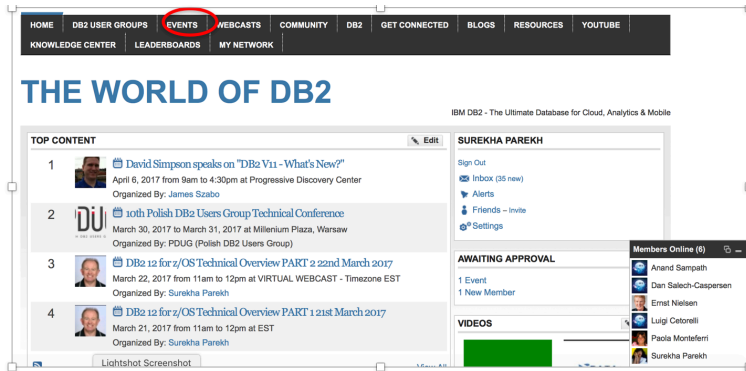

How to Add Your DB2 User Group to World of DB2

1. Log on to www.worldofdb2.com and select events

2. Select “Add” see below

THE WORLD OF DB2

3. Complete information below and save