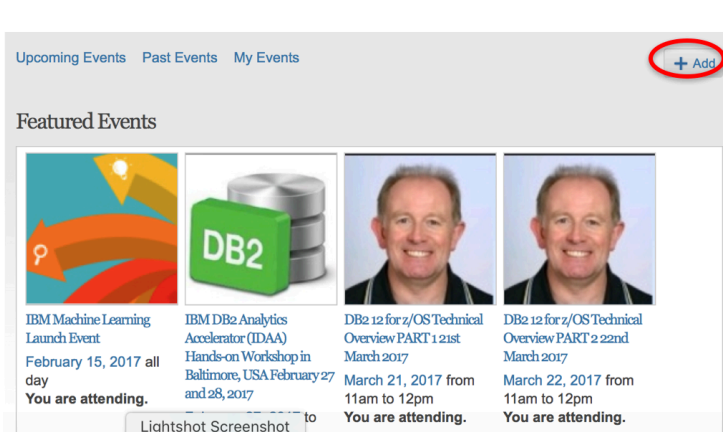

How to Add Your DB2 User Group to World of DB2

1. Log on to www.worldofdb2.com and select events

2. Select “Add” see below

THE WORLD OF DB2

3. Complete information below and save